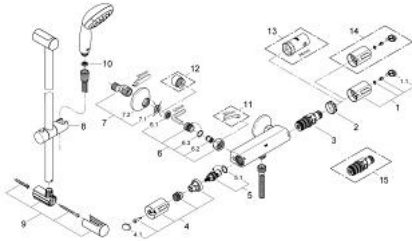

34 151 001 GROHTHERM 1000 THERMOSTAT SHOWER MIXER

PRODUCT DESCRIPTION

- Colour: chrome
- with shower set:
- consists of:
 - Grotherm 1000 thermostatic shower mixer 1/2"
 - (34 143)
 - Tempesta shower set II, 600 mm (27 598 000)
 - optional 9.5 l/min flow regulating valve
 - GROHE EcoJoy - less water, perfect flow
 - GROHE TurboStat - compact cartridge with wax thermoelement
 - GROHE CoolTouch
 - GROHE DreamSpray - perfect spray pattern
 - GROHE LongLife finish
 - GROHE SpeedClean - effortless limescale removal
 - ShockProof silicone ring prevents damages caused by shower falling

34 151 001 GROHTHERM 1000 THERMOSTAT SHOWER MIXER

SPARE PARTS, July 2011 – now

- 1: Scale handle (Spare part-nr. 47737000)
- 1.1: Cap (Spare part-nr. 1009900M)
- 2: Fitting ring (Spare part-nr. 47743000)
- 3: Thermostatic compact cartridge 1/2" (Spare part-nr. 47439000)
- 4: Handle for shut-off valve with economy device (Spare part-nr. 47736000)
- 4.1: Cap (Spare part-nr. 1009900M)
- 5: Ceramic headpart, 1/2" (Spare part-nr. 45346000)
- 5.1: O-ring $\varnothing 18.2 \times \varnothing 1.7$ (Spare part-nr. 0392400M)
- 6: Non-return valve (Spare part-nr. 47189000)
- 6.1: Dirt Strainer (Spare part-nr. 0726400M)
- 6.2: Non-return valve (Spare part-nr. 08565000)
- 6.3: O-ring $\varnothing 17 \times \varnothing 2$ (Spare part-nr. 0305500M)
- 7: S-union (Spare part-nr. 12075000)
- 7.1: Ball seal dia. 9x6.8 mm (Spare part-nr. 0138600M)
- 7.2: Escutcheon (Spare part-nr. 0221000M)
- 8: Sliding piece (Spare part-nr. 48099000)
- 9: Outlet shower holder (Spare part-nr. 48098000)
- 10: Dirt strainer (Spare part-nr. 0700200M)
- 11: Special spanner (Spare part-nr. 19377000)*
- 12: Extension 3/4", 20 mm (Spare part-nr. 0713000M)*
- 13: Socket spanner (Spare part-nr. 19332000)*
- 14: Scale handle (Spare part-nr. 47739000)*
- 15: GROHE TurboStat cartridge 1/2" (Spare part-nr. 47175000)*