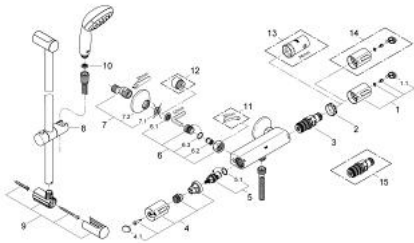

## 34 151 001 GROHTHERM 1000 THERMOSTATIC SHOWER MIXER 1/2"

### PRODUCT DESCRIPTION

- Colour: chrome
- with shower set
- consisting of:
  - Grotherm 1000 thermostatic shower mixer 1/2"
    - (34 143 000)
  - Tempesta shower set II, 600 mm (27 598 000)
  - optional 9.5 l/min flow regulating valve
  - GROHE EcoJoy - Less water, perfect flow
  - GROHE TurboStat - compact cartridge with wax thermoelement
  - GROHE CoolTouch
  - GROHE DreamSpray - perfect spray pattern
  - GROHE LongLife finish
  - GROHE SpeedClean - effortless limescale removal
  - ShockProof silicone ring prevents damages caused by shower falling

### SPARE PARTS, 7月 2011 – now

- 1: Temperature scale handle (Spare part-nr. 47737000)
- 1.1: Cover cap (Spare part-nr. 1009900M)
- 2: Fitting ring (Spare part-nr. 47743000)
- 3: Thermostatic compact cartridge 1/2" (Spare part-nr. 47439000)
- 4: Handle for shut-off valve with economy device (Spare part-nr. 47736000)
- 4.1: Cover cap (Spare part-nr. 1009900M)
- 5: Ceramic headpart 1/2" (Spare part-nr. 45346000)
- 5.1: O-ring  $\varnothing 18.2 \times \varnothing 1.7$  (Spare part-nr. 0392400M)
- 6: Non-return valve (Spare part-nr. 47189000)
- 6.1: Dirt strainer (Spare part-nr. 0726400M)
- 6.2: Non-return valve (Spare part-nr. 08565000)
- 6.3: O-ring  $\varnothing 17 \times \varnothing 2$  (Spare part-nr. 0305500M)
- 7: S-union (Spare part-nr. 12075000)
- 7.1: Seal (Spare part-nr. 0138600M)
- 7.2: Escutcheon (Spare part-nr. 0221000M)
- 8: Glide element (Spare part-nr. 48099000)
- 9: Shower rail holder (Spare part-nr. 48098000)
- 10: Dirt strainer (Spare part-nr. 0700200M)
- 11: Special spanner (Spare part-nr. 19377000)\*
- 12: Extension 3/4", 20 mm (Spare part-nr. 0713000M)\*
- 13: Socket spanner (Spare part-nr. 19332000)\*
- 14: Temperature scale handle (Spare part-nr. 47739000)\*
- 15: GROHE TurboStat cartridge 1/2" (Spare part-nr. 47175000)\*