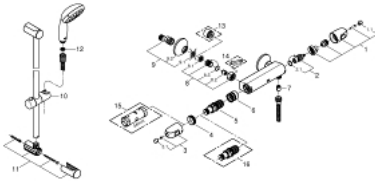

34 151 003 GROHTHERM 1000 THERMOSTATIC SHOWER MIXER 1/2" WITH SHOWER SET

PRODUCT DESCRIPTION

- Colour: chrome
- consists of:
 - Grohtherm 1000 thermostatic shower mixer 1/2"
 - (34 143 003)
 - Tempesta shower set II, 600 mm (27 598 000)

34 151 003 GROHTHERM 1000 THERMOSTATIC SHOWER MIXER 1/2" WITH SHOWER SET

SPARE PARTS, February 2014 – now

- 1: Shut-off handle (Spare part-nr. 47972000)
- 1.1: Cap (Spare part-nr. 4797400M)
- 2: Ceramic headpart, 1/2" (Spare part-nr. 45346000)
- 2.1: O-ring $\varnothing 18.2 \times \varnothing 1.7$ (Spare part-nr. 0392400M)
- 3: Temperature control handle (Spare part-nr. 47973000)
- 3.1: Cap (Spare part-nr. 4797400M)
- 4: Fitting ring (Spare part-nr. 47743000)
- 5: Thermostatic compact cartridge 1/2" (Spare part-nr. 47439000)
- 6: Race (Spare part-nr. 47975000)
- 7: Non-return valve (Spare part-nr. 08565000)
- 8: Non-return valve (Spare part-nr. 47189000)
- 8.1: Dirt Strainer (Spare part-nr. 0726400M)
- 8.2: Non-return valve (Spare part-nr. 08565000)
- 8.3: O-ring $\varnothing 17 \times \varnothing 2$ (Spare part-nr. 0305500M)
- 9: S-union (Spare part-nr. 12075000)
- 9.1: Ball seal dia. 9x6.8 mm (Spare part-nr. 0138600M)
- 9.2: Escutcheon (Spare part-nr. 0221000M)
- 10: Sliding piece (Spare part-nr. 48099000)
- 11: Outlet shower holder (Spare part-nr. 48098000)
- 12: Dirt strainer (Spare part-nr. 0700200M)
- 13: Extension 3/4", 20 mm (Spare part-nr. 0713000M)*
- 14: Special spanner (Spare part-nr. 19377000)*
- 15: Socket spanner (Spare part-nr. 19332000)*
- 16: GROHE TurboStat cartridge 1/2" (Spare part-nr. 47175000)*