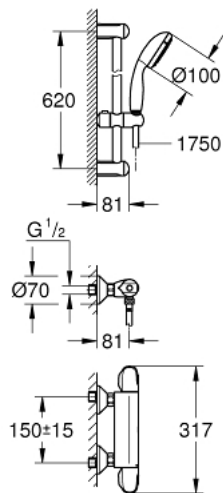

34 151 003 GROHTHERM 1000 THERMOSTATIC SHOWER MIXER 1/2" WITH SHOWER SET

PRODUCT DESCRIPTION

- Colour: chrome
- consists of:
 - Grohtherm 1000 thermostatic shower mixer 1/2"
 - (34 143 003)
 - Tempesta shower set II, 600 mm (27 598 000)

34 151 003 GROHTHERM 1000 THERMOSTATIC SHOWER MIXER 1/2" WITH SHOWER SET

SPARE PARTS, February 2014 – now

- 1: Shut-off handle (Spare part-nr. 47972000)
- 1.1: Cap (Spare part-nr. 4797400M)
- 2: Ceramic headpart, 1/2" (Spare part-nr. 45346000)
- 2.1: O-ring $\varnothing 18.2 \times \varnothing 1.7$ (Spare part-nr. 0392400M)
- 3: Temperature control handle (Spare part-nr. 47973000)
- 3.1: Cap (Spare part-nr. 4797400M)
- 4: Fitting ring (Spare part-nr. 47743000)
- 5: Thermostatic compact cartridge 1/2" (Spare part-nr. 47439000)
- 6: Race (Spare part-nr. 47975000)
- 7: Non-return valve (Spare part-nr. 08565000)
- 8: Non-return valve (Spare part-nr. 47189000)
- 8.1: Dirt Strainer (Spare part-nr. 0726400M)
- 8.2: Non-return valve (Spare part-nr. 08565000)
- 8.3: O-ring $\varnothing 17 \times \varnothing 2$ (Spare part-nr. 0305500M)
- 9: S-union (Spare part-nr. 12075000)
- 9.1: Ball seal dia. 9x6.8 mm (Spare part-nr. 0138600M)
- 9.2: Escutcheon (Spare part-nr. 0221000M)
- 10: Sliding piece (Spare part-nr. 48099000)
- 11: Outlet shower holder (Spare part-nr. 48098000)
- 12: Dirt strainer (Spare part-nr. 0700200M)
- 13: Extension 3/4", 20 mm (Spare part-nr. 0713000M)*
- 14: Special spanner (Spare part-nr. 19377000)*
- 15: Socket spanner (Spare part-nr. 19332000)*
- 16: GROHE TurboStat cartridge 1/2" (Spare part-nr. 47175000)*