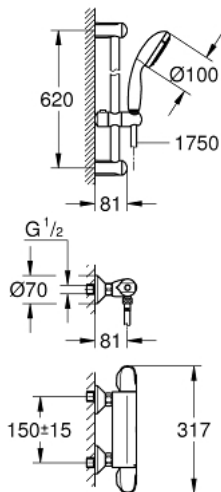

34 151 003 GROHTHERM 1000 THERMOSTATIC SHOWER MIXER 1/2" WITH SHOWER SET

PRODUCT DESCRIPTION

- Colour: chrome
- consisting of:
 - Grotherm 1000 thermostatic shower mixer 1/2"
 - (34 143 003)
 - Tempesta shower set II, 600 mm (27 598 000)

34 151 003 GROHTHERM 1000 THERMOSTATIC SHOWER MIXER 1/2" WITH SHOWER SET

SPARE PARTS, 2月 2014 – now

- 1: Shut-off handle (Spare part-nr. 47972000)
- 1.1: Cover cap (Spare part-nr. 4797400M)
- 2: Ceramic headpart 1/2" (Spare part-nr. 45346000)
- 2.1: O-ring $\varnothing 18.2 \times \varnothing 1.7$ (Spare part-nr. 0392400M)
- 3: Temperature control handle (Spare part-nr. 47973000)
- 3.1: Cover cap (Spare part-nr. 4797400M)
- 4: Fitting ring (Spare part-nr. 47743000)
- 5: Thermostatic compact cartridge 1/2" (Spare part-nr. 47439000)
- 6: Race (Spare part-nr. 47975000)
- 7: Non-return valve (Spare part-nr. 08565000)
- 8: Non-return valve (Spare part-nr. 47189000)
- 8.1: Dirt strainer (Spare part-nr. 0726400M)
- 8.2: Non-return valve (Spare part-nr. 08565000)
- 8.3: O-ring $\varnothing 17 \times \varnothing 2$ (Spare part-nr. 0305500M)
- 9: S-union (Spare part-nr. 12075000)
- 9.1: Seal (Spare part-nr. 0138600M)
- 9.2: Escutcheon (Spare part-nr. 0221000M)
- 10: Glide element (Spare part-nr. 48099000)
- 11: Shower rail holder (Spare part-nr. 48098000)
- 12: Dirt strainer (Spare part-nr. 0700200M)
- 13: Extension 3/4", 20 mm (Spare part-nr. 0713000M)*
- 14: Special spanner (Spare part-nr. 19377000)*
- 15: Socket spanner (Spare part-nr. 19332000)*
- 16: GROHE TurboStat cartridge 1/2" (Spare part-nr. 47175000)*