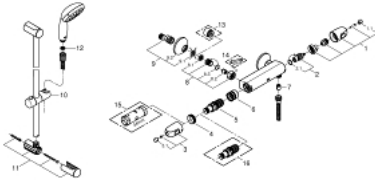

34 151 003 GROHTHERM 1000 THERMOSTATIC SHOWER MIXER 1/2" WITH SHOWER SET

PRODUCT DESCRIPTION

- Colour: chrome
- consisting of:
 - Grotherm 1000 thermostatic shower mixer 1/2"
 - (34 143 003)
 - Tempesta shower set II, 600 mm (27 598 000)

34 151 003 GROHTHERM 1000 THERMOSTATIC SHOWER MIXER 1/2" WITH SHOWER SET

SPARE PARTS, 2月 2014 – now

- 1: Shut-off handle (Spare part-nr. 47972000)
- 1.1: Cover cap (Spare part-nr. 4797400M)
- 2: Ceramic headpart 1/2" (Spare part-nr. 45346000)
- 2.1: O-ring $\varnothing 18.2 \times \varnothing 1.7$ (Spare part-nr. 0392400M)
- 3: Temperature control handle (Spare part-nr. 47973000)
- 3.1: Cover cap (Spare part-nr. 4797400M)
- 4: Fitting ring (Spare part-nr. 47743000)
- 5: Thermostatic compact cartridge 1/2" (Spare part-nr. 47439000)
- 6: Race (Spare part-nr. 47975000)
- 7: Non-return valve (Spare part-nr. 08565000)
- 8: Non-return valve (Spare part-nr. 47189000)
- 8.1: Dirt strainer (Spare part-nr. 0726400M)
- 8.2: Non-return valve (Spare part-nr. 08565000)
- 8.3: O-ring $\varnothing 17 \times \varnothing 2$ (Spare part-nr. 0305500M)
- 9: S-union (Spare part-nr. 12075000)
- 9.1: Seal (Spare part-nr. 0138600M)
- 9.2: Escutcheon (Spare part-nr. 0221000M)
- 10: Glide element (Spare part-nr. 48099000)
- 11: Shower rail holder (Spare part-nr. 48098000)
- 12: Dirt strainer (Spare part-nr. 0700200M)
- 13: Extension 3/4", 20 mm (Spare part-nr. 0713000M)*
- 14: Special spanner (Spare part-nr. 19377000)*
- 15: Socket spanner (Spare part-nr. 19332000)*
- 16: GROHE TurboStat cartridge 1/2" (Spare part-nr. 47175000)*