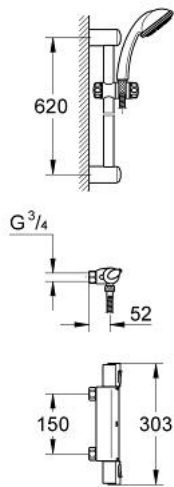

34 152 000 GROHTHERM 1000 THERMOSTAT SHOWER MIXER

PRODUCT DESCRIPTION

- Colour: chrome
- consists of:
 - Grohtherm 1000 thermostatic shower mixer 1/2"
 - (34 146)
 - shower set (28 591)
 - without connection unions
- GROHE EcoJoy - less water, perfect flow
- GROHE LongLife finish

34 152 000 GROHTHERM 1000 THERMOSTAT SHOWER MIXER

SPARE PARTS, December 2007 – now

- 1: Scale handle (Spare part-nr. 47737000)
- 1.1: Cap (Spare part-nr. 1009900M)
- 2: Fitting ring (Spare part-nr. 47743000)
- 3: Thermostatic compact cartridge 1/2" (Spare part-nr. 47439000)
- 4: Handle for shut-off valve with economy device (Spare part-nr. 47736000)
- 4.1: Cap (Spare part-nr. 1009900M)
- 5: Ceramic headpart, 1/2" (Spare part-nr. 45346000)
- 5.1: O-ring $\varnothing 18.2 \times \varnothing 1.7$ (Spare part-nr. 0392400M)
- 6: Non-return valve (Spare part-nr. 47189000)
- 6.1: Dirt Strainer (Spare part-nr. 0726400M)
- 6.2: Non-return valve (Spare part-nr. 08565000)
- 6.3: O-ring $\varnothing 17 \times \varnothing 2$ (Spare part-nr. 0305500M)
- 7: Sliding piece (Spare part-nr. 07659000)
- 8: Outlet shower holder (Spare part-nr. 45362000)
- 8.1: Cap (Spare part-nr. 45363000)
- 9: Dirt strainer (Spare part-nr. 0700200M)
- 10: Compensation disc (Spare part-nr. 45406000)*
- 11: Socket spanner (Spare part-nr. 19332000)*
- 12: Scale handle (Spare part-nr. 47739000)*
- 13: GROHE TurboStat cartridge 1/2" (Spare part-nr. 47175000)*