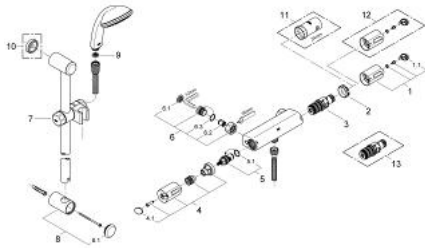

34 152 000 GROHTHERM 1000 THERMOSTAT SHOWER MIXER

PRODUCT DESCRIPTION

- Colour: chrome
- consists of:
 - Grohtherm 1000 thermostatic shower mixer 1/2"
 - (34 146)
 - shower set (28 591)
 - without connection unions
- GROHE EcoJoy - less water, perfect flow
- GROHE LongLife finish

34 152 000 GROHTHERM 1000 THERMOSTAT SHOWER MIXER

SPARE PARTS, December 2007 – now

- 1: Scale handle (Spare part-nr. 47737000)
- 1.1: Cap (Spare part-nr. 1009900M)
- 2: Fitting ring (Spare part-nr. 47743000)
- 3: Thermostatic compact cartridge 1/2" (Spare part-nr. 47439000)
- 4: Handle for shut-off valve with economy device (Spare part-nr. 47736000)
- 4.1: Cap (Spare part-nr. 1009900M)
- 5: Ceramic headpart, 1/2" (Spare part-nr. 45346000)
- 5.1: O-ring $\varnothing 18.2 \times \varnothing 1.7$ (Spare part-nr. 0392400M)
- 6: Non-return valve (Spare part-nr. 47189000)
- 6.1: Dirt Strainer (Spare part-nr. 0726400M)
- 6.2: Non-return valve (Spare part-nr. 08565000)
- 6.3: O-ring $\varnothing 17 \times \varnothing 2$ (Spare part-nr. 0305500M)
- 7: Sliding piece (Spare part-nr. 07659000)
- 8: Outlet shower holder (Spare part-nr. 45362000)
- 8.1: Cap (Spare part-nr. 45363000)
- 9: Dirt strainer (Spare part-nr. 0700200M)
- 10: Compensation disc (Spare part-nr. 45406000)*
- 11: Socket spanner (Spare part-nr. 19332000)*
- 12: Scale handle (Spare part-nr. 47739000)*
- 13: GROHE TurboStat cartridge 1/2" (Spare part-nr. 47175000)*