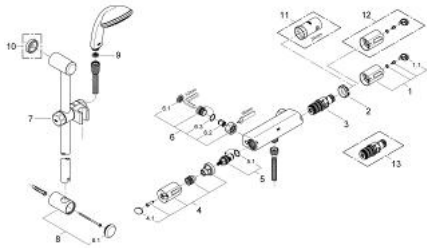

### PRODUCT DESCRIPTION

- Colour: chrome
- consisting of:
  - Grohtherm 1000 thermostatic shower mixer 1/2"
  - (34 146)
  - shower set (28 591)
  - without connection unions
  - GROHE EcoJoy - Less water, perfect flow
  - GROHE LongLife finish

### SPARE PARTS, 12月 2007 – now

- 1: Temperature scale handle (Spare part-nr. 47737000)
  - 1.1: Cover cap (Spare part-nr. 1009900M)
  - 2: Fitting ring (Spare part-nr. 47743000)
  - 3: Thermostatic compact cartridge 1/2" (Spare part-nr. 47439000)
  - 4: Handle for shut-off valve with economy device (Spare part-nr. 47736000)
  - 4.1: Cover cap (Spare part-nr. 1009900M)
  - 5: Ceramic headpart 1/2" (Spare part-nr. 45346000)
  - 5.1: O-ring  $\varnothing 18.2 \times \varnothing 1.7$  (Spare part-nr. 0392400M)
  - 6: Non-return valve (Spare part-nr. 47189000)
  - 6.1: Dirt strainer (Spare part-nr. 0726400M)
  - 6.2: Non-return valve (Spare part-nr. 08565000)
  - 6.3: O-ring  $\varnothing 17 \times \varnothing 2$  (Spare part-nr. 0305500M)
  - 7: Glide element (Spare part-nr. 07659000)
  - 8: Shower rail holder (Spare part-nr. 45362000)
  - 8.1: Cover cap (Spare part-nr. 45363000)
  - 9: Dirt strainer (Spare part-nr. 0700200M)
  - 10: Compensation disc (Spare part-nr. 45406000)\*
  - 11: Socket spanner (Spare part-nr. 19332000)\*
  - 12: Temperature scale handle (Spare part-nr. 47739000)\*
  - 13: GROHE TurboStat cartridge 1/2" (Spare part-nr. 47175000)\*
- \* Optional accessories