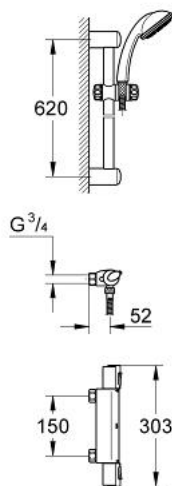

## 34 152 000 GROHTHERM 1000 THERMOSTATIC SHOWER MIXER 1/2"

### PRODUCT DESCRIPTION

- Colour: chrome
- consisting of:
  - Grohtherm 1000 thermostatic shower mixer 1/2"
  - (34 146)
  - shower set (28 591)
  - without connection unions
  - GROHE EcoJoy - Less water, perfect flow
  - GROHE LongLife finish

### SPARE PARTS, 12月 2007 – now

- 1: Temperature scale handle (Spare part-nr. 47737000)
  - 1.1: Cover cap (Spare part-nr. 1009900M)
  - 2: Fitting ring (Spare part-nr. 47743000)
  - 3: Thermostatic compact cartridge 1/2" (Spare part-nr. 47439000)
  - 4: Handle for shut-off valve with economy device (Spare part-nr. 47736000)
  - 4.1: Cover cap (Spare part-nr. 1009900M)
  - 5: Ceramic headpart 1/2" (Spare part-nr. 45346000)
  - 5.1: O-ring  $\varnothing 18.2 \times \varnothing 1.7$  (Spare part-nr. 0392400M)
  - 6: Non-return valve (Spare part-nr. 47189000)
  - 6.1: Dirt strainer (Spare part-nr. 0726400M)
  - 6.2: Non-return valve (Spare part-nr. 08565000)
  - 6.3: O-ring  $\varnothing 17 \times \varnothing 2$  (Spare part-nr. 0305500M)
  - 7: Glide element (Spare part-nr. 07659000)
  - 8: Shower rail holder (Spare part-nr. 45362000)
  - 8.1: Cover cap (Spare part-nr. 45363000)
  - 9: Dirt strainer (Spare part-nr. 0700200M)
  - 10: Compensation disc (Spare part-nr. 45406000)\*
  - 11: Socket spanner (Spare part-nr. 19332000)\*
  - 12: Temperature scale handle (Spare part-nr. 47739000)\*
  - 13: GROHE TurboStat cartridge 1/2" (Spare part-nr. 47175000)\*
- \* Optional accessories