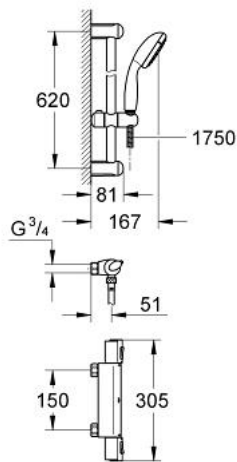

34 152 001 GROHTHERM 1000 THERMOSTAT SHOWER MIXER

PRODUCT DESCRIPTION

- Colour: chrome
- consists of:
 - Grotherm 1000 thermostatic shower mixer 1/2"
 - (34 146)
 - without connection unions
 - Tempesta shower set II, 600 mm (27 598 000)
 - optional 9.5 l/min flow regulating valve
 - GROHE EcoJoy - less water, perfect flow
 - GROHE CoolTouch
 - GROHE DreamSpray - perfect spray pattern
 - GROHE LongLife finish
 - GROHE SpeedClean - effortless limescale removal
 - ShockProof silicone ring prevents damages caused by shower falling

34 152 001 GROHTHERM 1000 THERMOSTAT SHOWER MIXER

SPARE PARTS, July 2011 – now

- 1: Scale handle (Spare part-nr. 47737000)
- 1.1: Cap (Spare part-nr. 1009900M)
- 2: Fitting ring (Spare part-nr. 47743000)
- 3: Thermostatic compact cartridge 1/2" (Spare part-nr. 47439000)
- 4: Handle for shut-off valve with economy device (Spare part-nr. 47736000)
- 4.1: Cap (Spare part-nr. 1009900M)
- 5: Ceramic headpart, 1/2" (Spare part-nr. 45346000)
- 5.1: O-ring $\varnothing 18.2 \times \varnothing 1.7$ (Spare part-nr. 0392400M)
- 6: Non-return valve (Spare part-nr. 47189000)
- 6.1: Dirt Strainer (Spare part-nr. 0726400M)
- 6.2: Non-return valve (Spare part-nr. 08565000)
- 6.3: O-ring $\varnothing 17 \times \varnothing 2$ (Spare part-nr. 0305500M)
- 7: Sliding piece (Spare part-nr. 48099000)
- 8: Outlet shower holder (Spare part-nr. 48098000)
- 9: Dirt strainer (Spare part-nr. 0700200M)
- 10: Special spanner (Spare part-nr. 19377000)*
- 11: Socket spanner (Spare part-nr. 19332000)*
- 12: Scale handle (Spare part-nr. 47739000)*
- 13: GROHE TurboStat cartridge 1/2" (Spare part-nr. 47175000)*