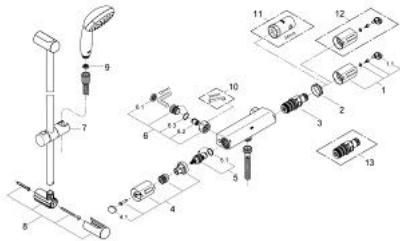

34 152 001 GROHTHERM 1000 THERMOSTAT SHOWER MIXER

PRODUCT DESCRIPTION

- Colour: chrome
- consists of:
 - Grotherm 1000 thermostatic shower mixer 1/2"
 - (34 146)
 - without connection unions
 - Tempesta shower set II, 600 mm (27 598 000)
 - optional 9.5 l/min flow regulating valve
 - GROHE EcoJoy - less water, perfect flow
 - GROHE CoolTouch
 - GROHE DreamSpray - perfect spray pattern
 - GROHE LongLife finish
 - GROHE SpeedClean - effortless limescale removal
 - ShockProof silicone ring prevents damages caused by shower falling

34 152 001 GROHTHERM 1000 THERMOSTAT SHOWER MIXER

SPARE PARTS, July 2011 – now

- 1: Scale handle (Spare part-nr. 47737000)
- 1.1: Cap (Spare part-nr. 1009900M)
- 2: Fitting ring (Spare part-nr. 47743000)
- 3: Thermostatic compact cartridge 1/2" (Spare part-nr. 47439000)
- 4: Handle for shut-off valve with economy device (Spare part-nr. 47736000)
- 4.1: Cap (Spare part-nr. 1009900M)
- 5: Ceramic headpart, 1/2" (Spare part-nr. 45346000)
- 5.1: O-ring $\varnothing 18.2 \times \varnothing 1.7$ (Spare part-nr. 0392400M)
- 6: Non-return valve (Spare part-nr. 47189000)
- 6.1: Dirt Strainer (Spare part-nr. 0726400M)
- 6.2: Non-return valve (Spare part-nr. 08565000)
- 6.3: O-ring $\varnothing 17 \times \varnothing 2$ (Spare part-nr. 0305500M)
- 7: Sliding piece (Spare part-nr. 48099000)
- 8: Outlet shower holder (Spare part-nr. 48098000)
- 9: Dirt strainer (Spare part-nr. 0700200M)
- 10: Special spanner (Spare part-nr. 19377000)*
- 11: Socket spanner (Spare part-nr. 19332000)*
- 12: Scale handle (Spare part-nr. 47739000)*
- 13: GROHE TurboStat cartridge 1/2" (Spare part-nr. 47175000)*