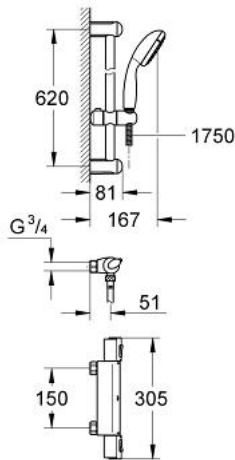

34 152 001 GROHTHERM 1000 THERMOSTATIC SHOWER MIXER 1/2"

PRODUCT DESCRIPTION

- Colour: chrome
- consisting of:
 - Grotherm 1000 thermostatic shower mixer 1/2"
 - (34 146)
 - without S-unions
 - Tempesta shower set II, 600 mm (27 598 000)
 - optional 9.5 l/min flow regulating valve
 - GROHE EcoJoy - Less water, perfect flow
 - GROHE CoolTouch
 - GROHE DreamSpray - perfect spray pattern
 - GROHE LongLife finish
 - GROHE SpeedClean - effortless limescale removal
 - ShockProof silicone ring prevents damages caused by shower falling

34 152 001 GROHTHERM 1000 THERMOSTATIC SHOWER MIXER 1/2"

SPARE PARTS, 7月 2011 – now

- 1: Temperature scale handle (Spare part-nr. 47737000)
- 1.1: Cover cap (Spare part-nr. 1009900M)
- 2: Fitting ring (Spare part-nr. 47743000)
- 3: Thermostatic compact cartridge 1/2" (Spare part-nr. 47439000)
- 4: Handle for shut-off valve with economy device (Spare part-nr. 47736000)
- 4.1: Cover cap (Spare part-nr. 1009900M)
- 5: Ceramic headpart 1/2" (Spare part-nr. 45346000)
- 5.1: O-ring $\varnothing 18.2 \times \varnothing 1.7$ (Spare part-nr. 0392400M)
- 6: Non-return valve (Spare part-nr. 47189000)
- 6.1: Dirt strainer (Spare part-nr. 0726400M)
- 6.2: Non-return valve (Spare part-nr. 08565000)
- 6.3: O-ring $\varnothing 17 \times \varnothing 2$ (Spare part-nr. 0305500M)
- 7: Glide element (Spare part-nr. 48099000)
- 8: Shower rail holder (Spare part-nr. 48098000)
- 9: Dirt strainer (Spare part-nr. 0700200M)
- 10: Special spanner (Spare part-nr. 19377000)*
- 11: Socket spanner (Spare part-nr. 19332000)*
- 12: Temperature scale handle (Spare part-nr. 47739000)*
- 13: GROHE TurboStat cartridge 1/2" (Spare part-nr. 47175000)*