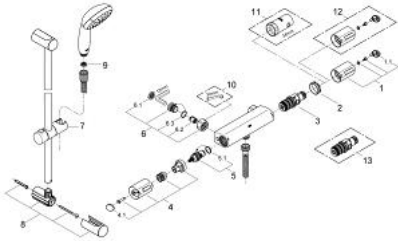

34 152 001 GROHTHERM 1000 THERMOSTATIC SHOWER MIXER 1/2"

PRODUCT DESCRIPTION

- Colour: chrome
- consisting of:
 - Grotherm 1000 thermostatic shower mixer 1/2"
 - (34 146)
 - without S-unions
 - Tempesta shower set II, 600 mm (27 598 000)
 - optional 9.5 l/min flow regulating valve
 - GROHE EcoJoy - Less water, perfect flow
 - GROHE CoolTouch
 - GROHE DreamSpray - perfect spray pattern
 - GROHE LongLife finish
 - GROHE SpeedClean - effortless limescale removal
 - ShockProof silicone ring prevents damages caused by shower falling

34 152 001 GROHTHERM 1000 THERMOSTATIC SHOWER MIXER 1/2"

SPARE PARTS, 7月 2011 – now

- 1: Temperature scale handle (Spare part-nr. 47737000)
- 1.1: Cover cap (Spare part-nr. 1009900M)
- 2: Fitting ring (Spare part-nr. 47743000)
- 3: Thermostatic compact cartridge 1/2" (Spare part-nr. 47439000)
- 4: Handle for shut-off valve with economy device (Spare part-nr. 47736000)
- 4.1: Cover cap (Spare part-nr. 1009900M)
- 5: Ceramic headpart 1/2" (Spare part-nr. 45346000)
- 5.1: O-ring $\varnothing 18.2 \times \varnothing 1.7$ (Spare part-nr. 0392400M)
- 6: Non-return valve (Spare part-nr. 47189000)
- 6.1: Dirt strainer (Spare part-nr. 0726400M)
- 6.2: Non-return valve (Spare part-nr. 08565000)
- 6.3: O-ring $\varnothing 17 \times \varnothing 2$ (Spare part-nr. 0305500M)
- 7: Glide element (Spare part-nr. 48099000)
- 8: Shower rail holder (Spare part-nr. 48098000)
- 9: Dirt strainer (Spare part-nr. 0700200M)
- 10: Special spanner (Spare part-nr. 19377000)*
- 11: Socket spanner (Spare part-nr. 19332000)*
- 12: Temperature scale handle (Spare part-nr. 47739000)*
- 13: GROHE TurboStat cartridge 1/2" (Spare part-nr. 47175000)*