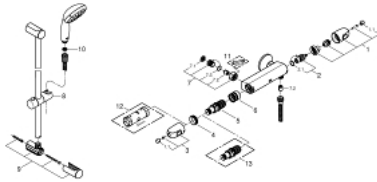

34 152 003 GROHTHERM 1000 THERMOSTATIC SHOWER MIXER 1/2" WITH SHOWER SET

PRODUCT DESCRIPTION

- Colour: chrome
- consists of:
 - Grohtherm 1000 thermostatic shower mixer 1/2"
 - (34 146 003)
 - Tempesta shower set II, 600 mm (27 598 000)

34 152 003 GROHTHERM 1000 THERMOSTATIC SHOWER MIXER 1/2" WITH SHOWER SET

SPARE PARTS, February 2014 – now

- 1: Shut-off handle (Spare part-nr. 47972000)
- 1.1: Cap (Spare part-nr. 4797400M)
- 2: Ceramic headpart, 1/2" (Spare part-nr. 45346000)
- 2.1: O-ring $\varnothing 18.2 \times \varnothing 1.7$ (Spare part-nr. 0392400M)
- 3: Temperature control handle (Spare part-nr. 47973000)
- 3.1: Cap (Spare part-nr. 4797400M)
- 4: Fitting ring (Spare part-nr. 47743000)
- 5: Thermostatic compact cartridge 1/2" (Spare part-nr. 47439000)
- 6: Race (Spare part-nr. 47975000)
- 7: Non-return valve (Spare part-nr. 47189000)
- 7.1: Dirt Strainer (Spare part-nr. 0726400M)
- 7.2: Non-return valve (Spare part-nr. 08565000)
- 7.3: O-ring $\varnothing 17 \times \varnothing 2$ (Spare part-nr. 0305500M)
- 8: Sliding piece (Spare part-nr. 48099000)
- 9: Outlet shower holder (Spare part-nr. 48098000)
- 10: Dirt strainer (Spare part-nr. 0700200M)
- 11: Special spanner (Spare part-nr. 19377000)*
- 12: Socket spanner (Spare part-nr. 19332000)*
- 13: GROHE TurboStat cartridge 1/2" (Spare part-nr. 47175000)*