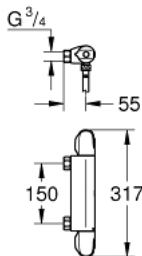

34 152 003 GROHTHERM 1000 THERMOSTATIC SHOWER MIXER 1/2" WITH SHOWER SET

PRODUCT DESCRIPTION

- Colour: chrome
- consists of:
 - Grohtherm 1000 thermostatic shower mixer 1/2"
 - (34 146 003)
 - Tempesta shower set II, 600 mm (27 598 000)

34 152 003 GROHTHERM 1000 THERMOSTATIC SHOWER MIXER 1/2" WITH SHOWER SET

SPARE PARTS, February 2014 – now

- 1: Shut-off handle (Spare part-nr. 47972000)
- 1.1: Cap (Spare part-nr. 4797400M)
- 2: Ceramic headpart, 1/2" (Spare part-nr. 45346000)
- 2.1: O-ring $\varnothing 18.2 \times \varnothing 1.7$ (Spare part-nr. 0392400M)
- 3: Temperature control handle (Spare part-nr. 47973000)
- 3.1: Cap (Spare part-nr. 4797400M)
- 4: Fitting ring (Spare part-nr. 47743000)
- 5: Thermostatic compact cartridge 1/2" (Spare part-nr. 47439000)
- 6: Race (Spare part-nr. 47975000)
- 7: Non-return valve (Spare part-nr. 47189000)
- 7.1: Dirt Strainer (Spare part-nr. 0726400M)
- 7.2: Non-return valve (Spare part-nr. 08565000)
- 7.3: O-ring $\varnothing 17 \times \varnothing 2$ (Spare part-nr. 0305500M)
- 8: Sliding piece (Spare part-nr. 48099000)
- 9: Outlet shower holder (Spare part-nr. 48098000)
- 10: Dirt strainer (Spare part-nr. 0700200M)
- 11: Special spanner (Spare part-nr. 19377000)*
- 12: Socket spanner (Spare part-nr. 19332000)*
- 13: GROHE TurboStat cartridge 1/2" (Spare part-nr. 47175000)*