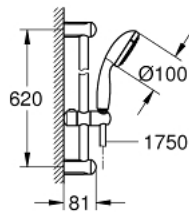

34 152 003 GROHTHERM 1000 THERMOSTATIC SHOWER MIXER 1/2" WITH SHOWER SET

PRODUCT DESCRIPTION

- Colour: chrome
- consists of:
 - Grohtherm 1000 thermostatic shower mixer 1/2"
 - (34 146 003)
 - Tempesta shower set II, 600 mm (27 598 000)

34 152 003 GROHTHERM 1000 THERMOSTATIC SHOWER MIXER 1/2" WITH SHOWER SET

SPARE PARTS, February 2014 – now

- 1: Shut-off handle (Spare part-nr. 47972000)
- 1.1: Cap (Spare part-nr. 4797400M)
- 2: Ceramic headpart, 1/2" (Spare part-nr. 45346000)
- 2.1: O-ring $\varnothing 18.2 \times \varnothing 1.7$ (Spare part-nr. 0392400M)
- 3: Temperature control handle (Spare part-nr. 47973000)
- 3.1: Cap (Spare part-nr. 4797400M)
- 4: Fitting ring (Spare part-nr. 47743000)
- 5: Thermostatic compact cartridge 1/2" (Spare part-nr. 47439000)
- 6: Race (Spare part-nr. 47975000)
- 7: Non-return valve (Spare part-nr. 47189000)
- 7.1: Dirt Strainer (Spare part-nr. 0726400M)
- 7.2: Non-return valve (Spare part-nr. 08565000)
- 7.3: O-ring $\varnothing 17 \times \varnothing 2$ (Spare part-nr. 0305500M)
- 8: Sliding piece (Spare part-nr. 48099000)
- 9: Outlet shower holder (Spare part-nr. 48098000)
- 10: Dirt strainer (Spare part-nr. 0700200M)
- 11: Special spanner (Spare part-nr. 19377000)*
- 12: Socket spanner (Spare part-nr. 19332000)*
- 13: GROHE TurboStat cartridge 1/2" (Spare part-nr. 47175000)*