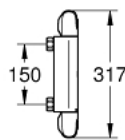

34 152 003 GROHTHERM 1000 THERMOSTATIC SHOWER MIXER 1/2" WITH SHOWER SET

PRODUCT DESCRIPTION

- Colour: chrome
- consisting of:
 - Grotherm 1000 thermostatic shower mixer 1/2"
 - (34 146 003)
 - Tempesta shower set II, 600 mm (27 598 000)

34 152 003 GROHTHERM 1000 THERMOSTATIC SHOWER MIXER 1/2" WITH SHOWER SET

SPARE PARTS, 2月 2014 – now

- 1: Shut-off handle (Spare part-nr. 47972000)
 - 1.1: Cover cap (Spare part-nr. 4797400M)
 - 2: Ceramic headpart 1/2" (Spare part-nr. 45346000)
 - 2.1: O-ring $\varnothing 18.2 \times \varnothing 1.7$ (Spare part-nr. 0392400M)
 - 3: Temperature control handle (Spare part-nr. 47973000)
 - 3.1: Cover cap (Spare part-nr. 4797400M)
 - 4: Fitting ring (Spare part-nr. 47743000)
 - 5: Thermostatic compact cartridge 1/2" (Spare part-nr. 47439000)
 - 6: Race (Spare part-nr. 47975000)
 - 7: Non-return valve (Spare part-nr. 47189000)
 - 7.1: Dirt strainer (Spare part-nr. 0726400M)
 - 7.2: Non-return valve (Spare part-nr. 08565000)
 - 7.3: O-ring $\varnothing 17 \times \varnothing 2$ (Spare part-nr. 0305500M)
 - 8: Glide element (Spare part-nr. 48099000)
 - 9: Shower rail holder (Spare part-nr. 48098000)
 - 10: Dirt strainer (Spare part-nr. 0700200M)
 - 11: Special spanner (Spare part-nr. 19377000)*
 - 12: Socket spanner (Spare part-nr. 19332000)*
 - 13: GROHE TurboStat cartridge 1/2" (Spare part-nr. 47175000)*
- * Optional accessories