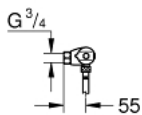

34 152 003 GROHTHERM 1000 THERMOSTATIC SHOWER MIXER 1/2" WITH SHOWER SET

PRODUCT DESCRIPTION

- Colour: chrome
- consisting of:
 - Grotherm 1000 thermostatic shower mixer 1/2"
 - (34 146 003)
 - Tempesta shower set II, 600 mm (27 598 000)

34 152 003 GROHTHERM 1000 THERMOSTATIC SHOWER MIXER 1/2" WITH SHOWER SET

SPARE PARTS, 2月 2014 – now

- 1: Shut-off handle (Spare part-nr. 47972000)
 - 1.1: Cover cap (Spare part-nr. 4797400M)
 - 2: Ceramic headpart 1/2" (Spare part-nr. 45346000)
 - 2.1: O-ring $\varnothing 18.2 \times \varnothing 1.7$ (Spare part-nr. 0392400M)
 - 3: Temperature control handle (Spare part-nr. 47973000)
 - 3.1: Cover cap (Spare part-nr. 4797400M)
 - 4: Fitting ring (Spare part-nr. 47743000)
 - 5: Thermostatic compact cartridge 1/2" (Spare part-nr. 47439000)
 - 6: Race (Spare part-nr. 47975000)
 - 7: Non-return valve (Spare part-nr. 47189000)
 - 7.1: Dirt strainer (Spare part-nr. 0726400M)
 - 7.2: Non-return valve (Spare part-nr. 08565000)
 - 7.3: O-ring $\varnothing 17 \times \varnothing 2$ (Spare part-nr. 0305500M)
 - 8: Glide element (Spare part-nr. 48099000)
 - 9: Shower rail holder (Spare part-nr. 48098000)
 - 10: Dirt strainer (Spare part-nr. 0700200M)
 - 11: Special spanner (Spare part-nr. 19377000)*
 - 12: Socket spanner (Spare part-nr. 19332000)*
 - 13: GROHE TurboStat cartridge 1/2" (Spare part-nr. 47175000)*
- * Optional accessories