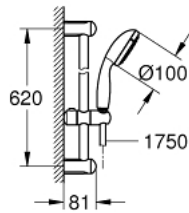

34 152 003 GROHTHERM 1000 THERMOSTATIC SHOWER MIXER 1/2" WITH SHOWER SET

PRODUCT DESCRIPTION

- Colour: chrome
- consisting of:
 - Grotherm 1000 thermostatic shower mixer 1/2"
 - (34 146 003)
 - Tempesta shower set II, 600 mm (27 598 000)

34 152 003 GROHTHERM 1000 THERMOSTATIC SHOWER MIXER 1/2" WITH SHOWER SET

SPARE PARTS, 2月 2014 – now

- 1: Shut-off handle (Spare part-nr. 47972000)
 - 1.1: Cover cap (Spare part-nr. 4797400M)
 - 2: Ceramic headpart 1/2" (Spare part-nr. 45346000)
 - 2.1: O-ring $\varnothing 18.2 \times \varnothing 1.7$ (Spare part-nr. 0392400M)
 - 3: Temperature control handle (Spare part-nr. 47973000)
 - 3.1: Cover cap (Spare part-nr. 4797400M)
 - 4: Fitting ring (Spare part-nr. 47743000)
 - 5: Thermostatic compact cartridge 1/2" (Spare part-nr. 47439000)
 - 6: Race (Spare part-nr. 47975000)
 - 7: Non-return valve (Spare part-nr. 47189000)
 - 7.1: Dirt strainer (Spare part-nr. 0726400M)
 - 7.2: Non-return valve (Spare part-nr. 08565000)
 - 7.3: O-ring $\varnothing 17 \times \varnothing 2$ (Spare part-nr. 0305500M)
 - 8: Glide element (Spare part-nr. 48099000)
 - 9: Shower rail holder (Spare part-nr. 48098000)
 - 10: Dirt strainer (Spare part-nr. 0700200M)
 - 11: Special spanner (Spare part-nr. 19377000)*
 - 12: Socket spanner (Spare part-nr. 19332000)*
 - 13: GROHE TurboStat cartridge 1/2" (Spare part-nr. 47175000)*
- * Optional accessories