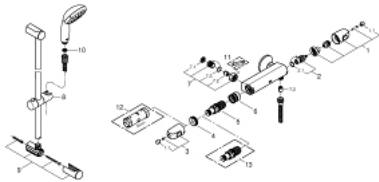

34 152 003 GROHTHERM 1000 THERMOSTATIC SHOWER MIXER 1/2" WITH SHOWER SET

PRODUCT DESCRIPTION

- Colour: chrome
- consisting of:
 - Grotherm 1000 thermostatic shower mixer 1/2"
 - (34 146 003)
 - Tempesta shower set II, 600 mm (27 598 000)

34 152 003 GROHTHERM 1000 THERMOSTATIC SHOWER MIXER 1/2" WITH SHOWER SET

SPARE PARTS, 2月 2014 – now

- 1: Shut-off handle (Spare part-nr. 47972000)
 - 1.1: Cover cap (Spare part-nr. 4797400M)
 - 2: Ceramic headpart 1/2" (Spare part-nr. 45346000)
 - 2.1: O-ring $\varnothing 18.2 \times \varnothing 1.7$ (Spare part-nr. 0392400M)
 - 3: Temperature control handle (Spare part-nr. 47973000)
 - 3.1: Cover cap (Spare part-nr. 4797400M)
 - 4: Fitting ring (Spare part-nr. 47743000)
 - 5: Thermostatic compact cartridge 1/2" (Spare part-nr. 47439000)
 - 6: Race (Spare part-nr. 47975000)
 - 7: Non-return valve (Spare part-nr. 47189000)
 - 7.1: Dirt strainer (Spare part-nr. 0726400M)
 - 7.2: Non-return valve (Spare part-nr. 08565000)
 - 7.3: O-ring $\varnothing 17 \times \varnothing 2$ (Spare part-nr. 0305500M)
 - 8: Glide element (Spare part-nr. 48099000)
 - 9: Shower rail holder (Spare part-nr. 48098000)
 - 10: Dirt strainer (Spare part-nr. 0700200M)
 - 11: Special spanner (Spare part-nr. 19377000)*
 - 12: Socket spanner (Spare part-nr. 19332000)*
 - 13: GROHE TurboStat cartridge 1/2" (Spare part-nr. 47175000)*
- * Optional accessories