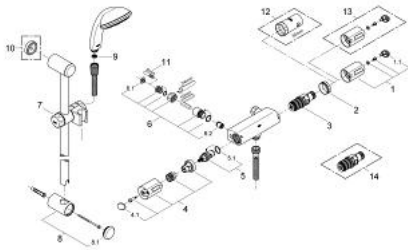

34 153 000 GROHTHERM 1000 THERMOSTAT SHOWER MIXER

PRODUCT DESCRIPTION

- Colour: chrome
- consists of:
 - Grohtherm 1000 thermostatic shower mixer 1/2"
 - (34 147)
 - centre distance 120 mm
 - shower set (28 591)
 - without connection unions
 - GROHE EcoJoy - less water, perfect flow
 - GROHE LongLife finish

34 153 000 GROHTHERM 1000 THERMOSTAT SHOWER MIXER

SPARE PARTS, May 2007 – now

- 1: Scale handle (Spare part-nr. 47737000)
- 1.1: Cap (Spare part-nr. 1009900M)
- 2: Fitting ring (Spare part-nr. 47743000)
- 3: Thermostatic compact cartridge 1/2" (Spare part-nr. 47439000)
- 4: Handle for shut-off valve with economy device (Spare part-nr. 47736000)
- 4.1: Cap (Spare part-nr. 1009900M)
- 5: Ceramic headpart, 1/2" (Spare part-nr. 45346000)
- 5.1: O-ring $\varnothing 18.2 \times \varnothing 1.7$ (Spare part-nr. 0392400M)
- 6: Non-return valve (Spare part-nr. 47134000)
- 6.1: Dirt strainer (Spare part-nr. 47135000)
- 6.2: Non-return valve (Spare part-nr. 08565000)
- 7: Sliding piece (Spare part-nr. 07659000)
- 8: Outlet shower holder (Spare part-nr. 45362000)
- 8.1: Cap (Spare part-nr. 45363000)
- 9: Dirt strainer (Spare part-nr. 0700200M)
- 10: Compensation disc (Spare part-nr. 45406000)*
- 11: Splined Spider Key (Spare part-nr. 19053000)*
- 12: Socket spanner (Spare part-nr. 19332000)*
- 13: Scale handle (Spare part-nr. 47739000)*
- 14: GROHE TurboStat cartridge 1/2" (Spare part-nr. 47175000)*