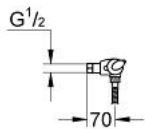

34 153 000 GROHTHERM 1000 THERMOSTAT SHOWER MIXER

PRODUCT DESCRIPTION

- Colour: chrome
- consists of:
 - Grohtherm 1000 thermostatic shower mixer 1/2"
 - (34 147)
 - centre distance 120 mm
 - shower set (28 591)
 - without connection unions
 - GROHE EcoJoy - less water, perfect flow
 - GROHE LongLife finish

34 153 000 GROHTHERM 1000 THERMOSTAT SHOWER MIXER

SPARE PARTS, May 2007 – now

- 1: Scale handle (Spare part-nr. 47737000)
- 1.1: Cap (Spare part-nr. 1009900M)
- 2: Fitting ring (Spare part-nr. 47743000)
- 3: Thermostatic compact cartridge 1/2" (Spare part-nr. 47439000)
- 4: Handle for shut-off valve with economy device (Spare part-nr. 47736000)
- 4.1: Cap (Spare part-nr. 1009900M)
- 5: Ceramic headpart, 1/2" (Spare part-nr. 45346000)
- 5.1: O-ring $\varnothing 18.2 \times \varnothing 1.7$ (Spare part-nr. 0392400M)
- 6: Non-return valve (Spare part-nr. 47134000)
- 6.1: Dirt strainer (Spare part-nr. 47135000)
- 6.2: Non-return valve (Spare part-nr. 08565000)
- 7: Sliding piece (Spare part-nr. 07659000)
- 8: Outlet shower holder (Spare part-nr. 45362000)
- 8.1: Cap (Spare part-nr. 45363000)
- 9: Dirt strainer (Spare part-nr. 0700200M)
- 10: Compensation disc (Spare part-nr. 45406000)*
- 11: Splined Spider Key (Spare part-nr. 19053000)*
- 12: Socket spanner (Spare part-nr. 19332000)*
- 13: Scale handle (Spare part-nr. 47739000)*
- 14: GROHE TurboStat cartridge 1/2" (Spare part-nr. 47175000)*