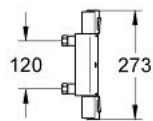

34 153 000 GROHTHERM 1000 THERMOSTAT SHOWER MIXER

PRODUCT DESCRIPTION

- Colour: chrome
- consists of:
 - Grohtherm 1000 thermostatic shower mixer 1/2"
 - (34 147)
 - centre distance 120 mm
 - shower set (28 591)
 - without connection unions
 - GROHE EcoJoy - less water, perfect flow
 - GROHE LongLife finish

34 153 000 GROHTHERM 1000 THERMOSTAT SHOWER MIXER

SPARE PARTS, May 2007 – now

- 1: Scale handle (Spare part-nr. 47737000)
- 1.1: Cap (Spare part-nr. 1009900M)
- 2: Fitting ring (Spare part-nr. 47743000)
- 3: Thermostatic compact cartridge 1/2" (Spare part-nr. 47439000)
- 4: Handle for shut-off valve with economy device (Spare part-nr. 47736000)
- 4.1: Cap (Spare part-nr. 1009900M)
- 5: Ceramic headpart, 1/2" (Spare part-nr. 45346000)
- 5.1: O-ring $\varnothing 18.2 \times \varnothing 1.7$ (Spare part-nr. 0392400M)
- 6: Non-return valve (Spare part-nr. 47134000)
- 6.1: Dirt strainer (Spare part-nr. 47135000)
- 6.2: Non-return valve (Spare part-nr. 08565000)
- 7: Sliding piece (Spare part-nr. 07659000)
- 8: Outlet shower holder (Spare part-nr. 45362000)
- 8.1: Cap (Spare part-nr. 45363000)
- 9: Dirt strainer (Spare part-nr. 0700200M)
- 10: Compensation disc (Spare part-nr. 45406000)*
- 11: Splined Spider Key (Spare part-nr. 19053000)*
- 12: Socket spanner (Spare part-nr. 19332000)*
- 13: Scale handle (Spare part-nr. 47739000)*
- 14: GROHE TurboStat cartridge 1/2" (Spare part-nr. 47175000)*