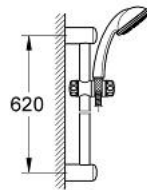

34 153 000 GROHTHERM 1000 THERMOSTAT SHOWER MIXER

PRODUCT DESCRIPTION

- Colour: chrome
- consists of:
 - Grohtherm 1000 thermostatic shower mixer 1/2"
 - (34 147)
 - centre distance 120 mm
 - shower set (28 591)
 - without connection unions
 - GROHE EcoJoy - less water, perfect flow
 - GROHE LongLife finish

34 153 000 GROHTHERM 1000 THERMOSTAT SHOWER MIXER

SPARE PARTS, May 2007 – now

- 1: Scale handle (Spare part-nr. 47737000)
- 1.1: Cap (Spare part-nr. 1009900M)
- 2: Fitting ring (Spare part-nr. 47743000)
- 3: Thermostatic compact cartridge 1/2" (Spare part-nr. 47439000)
- 4: Handle for shut-off valve with economy device (Spare part-nr. 47736000)
- 4.1: Cap (Spare part-nr. 1009900M)
- 5: Ceramic headpart, 1/2" (Spare part-nr. 45346000)
- 5.1: O-ring $\varnothing 18.2 \times \varnothing 1.7$ (Spare part-nr. 0392400M)
- 6: Non-return valve (Spare part-nr. 47134000)
- 6.1: Dirt strainer (Spare part-nr. 47135000)
- 6.2: Non-return valve (Spare part-nr. 08565000)
- 7: Sliding piece (Spare part-nr. 07659000)
- 8: Outlet shower holder (Spare part-nr. 45362000)
- 8.1: Cap (Spare part-nr. 45363000)
- 9: Dirt strainer (Spare part-nr. 0700200M)
- 10: Compensation disc (Spare part-nr. 45406000)*
- 11: Splined Spider Key (Spare part-nr. 19053000)*
- 12: Socket spanner (Spare part-nr. 19332000)*
- 13: Scale handle (Spare part-nr. 47739000)*
- 14: GROHE TurboStat cartridge 1/2" (Spare part-nr. 47175000)*