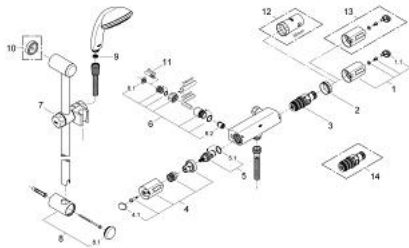

### PRODUCT DESCRIPTION

- Colour: chrome
- consisting of:
  - Grohtherm 1000 thermostatic shower mixer 1/2"
  - (34 147)
  - centre distance 120 mm
  - shower set (28 591)
  - without connection unions
- GROHE EcoJoy - Less water, perfect flow
- GROHE LongLife finish

### SPARE PARTS, 5月 2007 – now

- 1: Temperature scale handle (Spare part-nr. 47737000)
  - 1.1: Cover cap (Spare part-nr. 1009900M)
  - 2: Fitting ring (Spare part-nr. 47743000)
  - 3: Thermostatic compact cartridge 1/2" (Spare part-nr. 47439000)
  - 4: Handle for shut-off valve with economy device (Spare part-nr. 47736000)
  - 4.1: Cover cap (Spare part-nr. 1009900M)
  - 5: Ceramic headpart 1/2" (Spare part-nr. 45346000)
  - 5.1: O-ring Ø 18.2 x Ø 1.7 (Spare part-nr. 0392400M)
  - 6: Non-return valve (Spare part-nr. 47134000)
  - 6.1: Dirt strainer (Spare part-nr. 47135000)
  - 6.2: Non-return valve (Spare part-nr. 08565000)
  - 7: Glide element (Spare part-nr. 07659000)
  - 8: Shower rail holder (Spare part-nr. 45362000)
  - 8.1: Cover cap (Spare part-nr. 45363000)
  - 9: Dirt strainer (Spare part-nr. 0700200M)
  - 10: Compensation disc (Spare part-nr. 45406000)\*
  - 11: Splined spider key (Spare part-nr. 19053000)\*
  - 12: Socket spanner (Spare part-nr. 19332000)\*
  - 13: Temperature scale handle (Spare part-nr. 47739000)\*
  - 14: GROHE TurboStat cartridge 1/2" (Spare part-nr. 47175000)\*
- \* Optional accessories