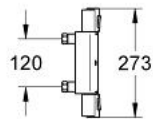

### PRODUCT DESCRIPTION

- Colour: chrome
- consisting of:
  - Grohtherm 1000 thermostatic shower mixer 1/2"
  - (34 147)
  - centre distance 120 mm
  - shower set (28 591)
  - without connection unions
- GROHE EcoJoy - Less water, perfect flow
- GROHE LongLife finish

### SPARE PARTS, 5月 2007 – now

- 1: Temperature scale handle (Spare part-nr. 47737000)
  - 1.1: Cover cap (Spare part-nr. 1009900M)
  - 2: Fitting ring (Spare part-nr. 47743000)
  - 3: Thermostatic compact cartridge 1/2" (Spare part-nr. 47439000)
  - 4: Handle for shut-off valve with economy device (Spare part-nr. 47736000)
  - 4.1: Cover cap (Spare part-nr. 1009900M)
  - 5: Ceramic headpart 1/2" (Spare part-nr. 45346000)
  - 5.1: O-ring Ø 18.2 x Ø 1.7 (Spare part-nr. 0392400M)
  - 6: Non-return valve (Spare part-nr. 47134000)
  - 6.1: Dirt strainer (Spare part-nr. 47135000)
  - 6.2: Non-return valve (Spare part-nr. 08565000)
  - 7: Glide element (Spare part-nr. 07659000)
  - 8: Shower rail holder (Spare part-nr. 45362000)
  - 8.1: Cover cap (Spare part-nr. 45363000)
  - 9: Dirt strainer (Spare part-nr. 0700200M)
  - 10: Compensation disc (Spare part-nr. 45406000)\*
  - 11: Splined spider key (Spare part-nr. 19053000)\*
  - 12: Socket spanner (Spare part-nr. 19332000)\*
  - 13: Temperature scale handle (Spare part-nr. 47739000)\*
  - 14: GROHE TurboStat cartridge 1/2" (Spare part-nr. 47175000)\*
- \* Optional accessories