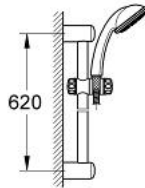

## 34 153 000 GROHTHERM 1000 THERMOSTATIC SHOWER MIXER 1/2"

### PRODUCT DESCRIPTION

- Colour: chrome
- consisting of:
  - Grohtherm 1000 thermostatic shower mixer 1/2"
  - (34 147)
  - centre distance 120 mm
  - shower set (28 591)
  - without connection unions
- GROHE EcoJoy - Less water, perfect flow
- GROHE LongLife finish

### SPARE PARTS, 5月 2007 – now

- 1: Temperature scale handle (Spare part-nr. 47737000)
  - 1.1: Cover cap (Spare part-nr. 1009900M)
  - 2: Fitting ring (Spare part-nr. 47743000)
  - 3: Thermostatic compact cartridge 1/2" (Spare part-nr. 47439000)
  - 4: Handle for shut-off valve with economy device (Spare part-nr. 47736000)
  - 4.1: Cover cap (Spare part-nr. 1009900M)
  - 5: Ceramic headpart 1/2" (Spare part-nr. 45346000)
  - 5.1: O-ring Ø 18.2 x Ø 1.7 (Spare part-nr. 0392400M)
  - 6: Non-return valve (Spare part-nr. 47134000)
  - 6.1: Dirt strainer (Spare part-nr. 47135000)
  - 6.2: Non-return valve (Spare part-nr. 08565000)
  - 7: Glide element (Spare part-nr. 07659000)
  - 8: Shower rail holder (Spare part-nr. 45362000)
  - 8.1: Cover cap (Spare part-nr. 45363000)
  - 9: Dirt strainer (Spare part-nr. 0700200M)
  - 10: Compensation disc (Spare part-nr. 45406000)\*
  - 11: Splined spider key (Spare part-nr. 19053000)\*
  - 12: Socket spanner (Spare part-nr. 19332000)\*
  - 13: Temperature scale handle (Spare part-nr. 47739000)\*
  - 14: GROHE TurboStat cartridge 1/2" (Spare part-nr. 47175000)\*
- \* Optional accessories