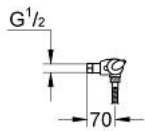

### PRODUCT DESCRIPTION

- Colour: chrome
- consisting of:
  - Grohtherm 1000 thermostatic shower mixer 1/2"
  - (34 147)
  - centre distance 120 mm
  - shower set (28 591)
  - without connection unions
- GROHE EcoJoy - Less water, perfect flow
- GROHE LongLife finish

### SPARE PARTS, 5月 2007 – now

- 1: Temperature scale handle (Spare part-nr. 47737000)
  - 1.1: Cover cap (Spare part-nr. 1009900M)
  - 2: Fitting ring (Spare part-nr. 47743000)
  - 3: Thermostatic compact cartridge 1/2" (Spare part-nr. 47439000)
  - 4: Handle for shut-off valve with economy device (Spare part-nr. 47736000)
  - 4.1: Cover cap (Spare part-nr. 1009900M)
  - 5: Ceramic headpart 1/2" (Spare part-nr. 45346000)
  - 5.1: O-ring Ø 18.2 x Ø 1.7 (Spare part-nr. 0392400M)
  - 6: Non-return valve (Spare part-nr. 47134000)
  - 6.1: Dirt strainer (Spare part-nr. 47135000)
  - 6.2: Non-return valve (Spare part-nr. 08565000)
  - 7: Glide element (Spare part-nr. 07659000)
  - 8: Shower rail holder (Spare part-nr. 45362000)
  - 8.1: Cover cap (Spare part-nr. 45363000)
  - 9: Dirt strainer (Spare part-nr. 0700200M)
  - 10: Compensation disc (Spare part-nr. 45406000)\*
  - 11: Splined spider key (Spare part-nr. 19053000)\*
  - 12: Socket spanner (Spare part-nr. 19332000)\*
  - 13: Temperature scale handle (Spare part-nr. 47739000)\*
  - 14: GROHE TurboStat cartridge 1/2" (Spare part-nr. 47175000)\*
- \* Optional accessories