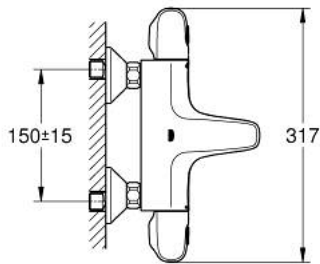

34 155 003 GROHTHERM 1000 THERMOSTAT BATH/SOWER MIXER

PRODUCT DESCRIPTION

- Colour: chrome
- wall mounted
- GROHE CoolTouch safety housing
- GROHE LongLife finish
- GROHE MetalGrip ergonomically shaped metal handles
- GROHE SafeStop - safety button at 38°C
- GROHE SafeStop Plus - optional temperature limiter at 43°C included
- GROHE TurboStat - compact cartridge with wax thermoelement
- integrated mixed water shut off
- GROHE AquaDimmer with multiple function:
 - integrated GROHE EcoButton (economy button with economy stop for shower)
 - - flow control
 - - diverter: bath/shower
 - shower outlet below 1/2"
 - mousseur
 - built-in non return valves
 - dirt strainers
 - Protected against backflow
 - S-unions
 - metal escutcheon
 - GROHE EcoJoy - less water, perfect flow

34 155 003 GROHTHERM 1000 THERMOSTAT BATH/SHOWER MIXER

SPARE PARTS, February 2014 – now

- 1: Shut-off handle (Spare part-nr. 47976000)
- 1.1: Cap (Spare part-nr. 4797400M)
- 2: Temperature limiter (Spare part-nr. 47977000)
- 3: Aquadimmer (Spare part-nr. 12433000)
- 4: Water flow (Spare part-nr. 47751000)
- 5: Temperature control handle (Spare part-nr. 47973000)
- 5.1: Cap (Spare part-nr. 4797400M)
- 6: Fitting ring (Spare part-nr. 47743000)
- 7: Thermostatic compact cartridge 1/2" (Spare part-nr. 47439000)
- 8: Race (Spare part-nr. 47975000)
- 9: Mousseur (Spare part-nr. 13952000)
- 10: Non-return valve (Spare part-nr. 47189000)
- 10.1: Dirt Strainer (Spare part-nr. 0726400M)
- 10.2: Non-return valve (Spare part-nr. 08565000)
- 10.3: O-ring $\varnothing 17 \times \varnothing 2$ (Spare part-nr. 0305500M)
- 11: S-union (Spare part-nr. 12075000)
- 11.1: Ball seal dia. 9x6.8 mm (Spare part-nr. 0138600M)
- 11.2: Escutcheon (Spare part-nr. 0221000M)
- 12: Extension 3/4", 20 mm (Spare part-nr. 0713000M)*
- 13: Special spanner (Spare part-nr. 19377000)*
- 14: Socket spanner (Spare part-nr. 19332000)*
- 15: GROHE TurboStat cartridge 1/2" (Spare part-nr. 47175000)*