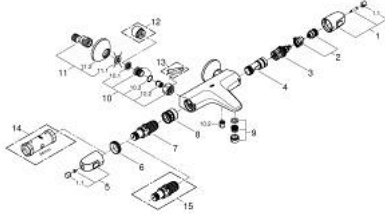

34 155 003 GROHTHERM 1000 THERMOSTATIC BATH MIXER 1/2"

PRODUCT DESCRIPTION

- Colour: chrome
- wall mounted
- GROHE CoolTouch safety housing
- GROHE LongLife finish
- GROHE MetalGrip ergonomically shaped metal handles
- GROHE SafeStop safety button at 38°C
- GROHE SafeStop Plus optional temperature limiter at 43°C included
- GROHE TurboStat - compact cartridge with wax thermoelement
- integrated mixed water shut off
- GROHE AquaDimmer with multiple function:
 - FlowControl Button, one-button switch for full water flow to the shower
 - flow control
 - diverter: bath/shower
 - shower bottom outlet 1/2"
- mousseur
- built-in non return valves
- dirt strainers
- protected against backflow
- S-unions
- metal escutcheon
- GROHE EcoJoy - Less water, perfect flow

34 155 003 GROHTHERM 1000 THERMOSTATIC BATH MIXER 1/2"

SPARE PARTS, 2月 2014 – now

- 1: Shut-off handle (Spare part-nr. 47976000)
- 1.1: Cover cap (Spare part-nr. 4797400M)
- 2: Stop (Spare part-nr. 47977000)
- 3: Aquadimmer (Spare part-nr. 12433000)
- 4: Water flow (Spare part-nr. 47751000)
- 5: Temperature control handle (Spare part-nr. 47973000)
- 5.1: Cover cap (Spare part-nr. 4797400M)
- 6: Fitting ring (Spare part-nr. 47743000)
- 7: Thermostatic compact cartridge 1/2" (Spare part-nr. 47439000)
- 8: Race (Spare part-nr. 47975000)
- 9: Mousseur (Spare part-nr. 13952000)
- 10: Non-return valve (Spare part-nr. 47189000)
- 10.1: Dirt strainer (Spare part-nr. 0726400M)
- 10.2: Non-return valve (Spare part-nr. 08565000)
- 10.3: O-ring $\varnothing 17 \times \varnothing 2$ (Spare part-nr. 0305500M)
- 11: S-union (Spare part-nr. 12075000)
- 11.1: Seal (Spare part-nr. 0138600M)
- 11.2: Escutcheon (Spare part-nr. 0221000M)
- 12: Extension 3/4", 20 mm (Spare part-nr. 0713000M)*
- 13: Special spanner (Spare part-nr. 19377000)*
- 14: Socket spanner (Spare part-nr. 19332000)*
- 15: GROHE TurboStat cartridge 1/2" (Spare part-nr. 47175000)*