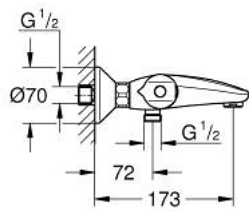

34 155 003 GROHTHERM 1000 THERMOSTATIC BATH MIXER 1/2"

PRODUCT DESCRIPTION

- Colour: chrome
- wall mounted
- GROHE CoolTouch safety housing
- GROHE LongLife finish
- GROHE MetalGrip ergonomically shaped metal handles
- GROHE SafeStop safety button at 38°C
- GROHE SafeStop Plus optional temperature limiter at 43°C included
- GROHE TurboStat - compact cartridge with wax thermoelement
- integrated mixed water shut off
- GROHE AquaDimmer with multiple function:
 - FlowControl Button, one-button switch for full water flow to the shower
 - flow control
 - diverter: bath/shower
 - shower bottom outlet 1/2"
- mousseur
- built-in non return valves
- dirt strainers
- protected against backflow
- S-unions
- metal escutcheon
- GROHE EcoJoy - Less water, perfect flow

34 155 003 GROHTHERM 1000 THERMOSTATIC BATH MIXER 1/2"

SPARE PARTS, 2月 2014 – now

- 1: Shut-off handle (Spare part-nr. 47976000)
- 1.1: Cover cap (Spare part-nr. 4797400M)
- 2: Stop (Spare part-nr. 47977000)
- 3: Aquadimmer (Spare part-nr. 12433000)
- 4: Water flow (Spare part-nr. 47751000)
- 5: Temperature control handle (Spare part-nr. 47973000)
- 5.1: Cover cap (Spare part-nr. 4797400M)
- 6: Fitting ring (Spare part-nr. 47743000)
- 7: Thermostatic compact cartridge 1/2" (Spare part-nr. 47439000)
- 8: Race (Spare part-nr. 47975000)
- 9: Mousseur (Spare part-nr. 13952000)
- 10: Non-return valve (Spare part-nr. 47189000)
- 10.1: Dirt strainer (Spare part-nr. 0726400M)
- 10.2: Non-return valve (Spare part-nr. 08565000)
- 10.3: O-ring $\varnothing 17 \times \varnothing 2$ (Spare part-nr. 0305500M)
- 11: S-union (Spare part-nr. 12075000)
- 11.1: Seal (Spare part-nr. 0138600M)
- 11.2: Escutcheon (Spare part-nr. 0221000M)
- 12: Extension 3/4", 20 mm (Spare part-nr. 0713000M)*
- 13: Special spanner (Spare part-nr. 19377000)*
- 14: Socket spanner (Spare part-nr. 19332000)*
- 15: GROHE TurboStat cartridge 1/2" (Spare part-nr. 47175000)*