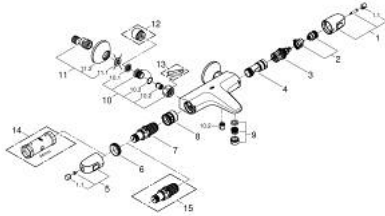

## 34 155 003 GROHTHERM 1000 THERMOSTATIC BATH MIXER 1/2"

### PRODUCT DESCRIPTION

- Colour: chrome
- wall mounted
- GROHE CoolTouch safety housing
- GROHE LongLife finish
- GROHE MetalGrip ergonomically shaped metal handles
- GROHE SafeStop safety button at 38°C
- GROHE SafeStop Plus optional temperature limiter at 43°C included
- GROHE TurboStat - compact cartridge with wax thermoelement
- integrated mixed water shut off
- GROHE AquaDimmer with multiple function:
  - integrated GROHE EcoButton (economy button with economy stop for shower)
  - flow control
  - diverter: bath/shower
  - shower bottom outlet 1/2"
  - mousseur
  - built-in non return valves
  - dirt strainers
  - protected against backflow
  - S-unions
  - metal escutcheon
  - GROHE EcoJoy - Less water, perfect flow

### SPARE PARTS, 2月 2014 – now

- 1: Shut-off handle (Spare part-nr. 47976000)
- 1.1: Cover cap (Spare part-nr. 4797400M)
- 2: Stop (Spare part-nr. 47977000)
- 3: Aquadimmer (Spare part-nr. 12433000)
- 4: Water flow (Spare part-nr. 47751000)
- 5: Temperature control handle (Spare part-nr. 47973000)
- 5.1: Cover cap (Spare part-nr. 4797400M)
- 6: Fitting ring (Spare part-nr. 47743000)
- 7: Thermostatic compact cartridge 1/2" (Spare part-nr. 47439000)
- 8: Race (Spare part-nr. 47975000)
- 9: Mousseur (Spare part-nr. 13952000)
- 10: Non-return valve (Spare part-nr. 47189000)
- 10.1: Dirt strainer (Spare part-nr. 0726400M)
- 10.2: Non-return valve (Spare part-nr. 08565000)
- 10.3: O-ring  $\varnothing 17 \times \varnothing 2$  (Spare part-nr. 0305500M)
- 11: S-union (Spare part-nr. 12075000)
- 11.1: Seal (Spare part-nr. 0138600M)
- 11.2: Escutcheon (Spare part-nr. 0221000M)
- 12: Extension 3/4", 20 mm (Spare part-nr. 0713000M)\*
- 13: Special spanner (Spare part-nr. 19377000)\*
- 14: Socket spanner (Spare part-nr. 19332000)\*
- 15: GROHE TurboStat cartridge 1/2" (Spare part-nr. 47175000)\*