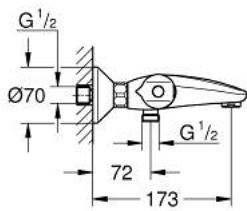

## 34 155 003 GROHTHERM 1000 THERMOSTATIC BATH MIXER 1/2"

### PRODUCT DESCRIPTION

- Colour: chrome
- wall mounted
- GROHE CoolTouch safety housing
- GROHE LongLife finish
- GROHE MetalGrip ergonomically shaped metal handles
- GROHE SafeStop safety button at 38°C
- GROHE SafeStop Plus optional temperature limiter at 43°C included
- GROHE TurboStat - compact cartridge with wax thermoelement
- integrated mixed water shut off
- GROHE AquaDimmer with multiple function:
  - integrated GROHE EcoButton (economy button with economy stop for shower)
  - flow control
  - diverter: bath/shower
  - shower bottom outlet 1/2"
  - mousseur
  - built-in non return valves
  - dirt strainers
  - protected against backflow
  - S-unions
  - metal escutcheon
  - GROHE EcoJoy - Less water, perfect flow

### SPARE PARTS, 2月 2014 – now

- 1: Shut-off handle (Spare part-nr. 47976000)
- 1.1: Cover cap (Spare part-nr. 4797400M)
- 2: Stop (Spare part-nr. 47977000)
- 3: Aquadimmer (Spare part-nr. 12433000)
- 4: Water flow (Spare part-nr. 47751000)
- 5: Temperature control handle (Spare part-nr. 47973000)
- 5.1: Cover cap (Spare part-nr. 4797400M)
- 6: Fitting ring (Spare part-nr. 47743000)
- 7: Thermostatic compact cartridge 1/2" (Spare part-nr. 47439000)
- 8: Race (Spare part-nr. 47975000)
- 9: Mousseur (Spare part-nr. 13952000)
- 10: Non-return valve (Spare part-nr. 47189000)
- 10.1: Dirt strainer (Spare part-nr. 0726400M)
- 10.2: Non-return valve (Spare part-nr. 08565000)
- 10.3: O-ring  $\varnothing 17 \times \varnothing 2$  (Spare part-nr. 0305500M)
- 11: S-union (Spare part-nr. 12075000)
- 11.1: Seal (Spare part-nr. 0138600M)
- 11.2: Escutcheon (Spare part-nr. 0221000M)
- 12: Extension 3/4", 20 mm (Spare part-nr. 0713000M)\*
- 13: Special spanner (Spare part-nr. 19377000)\*
- 14: Socket spanner (Spare part-nr. 19332000)\*
- 15: GROHE TurboStat cartridge 1/2" (Spare part-nr. 47175000)\*