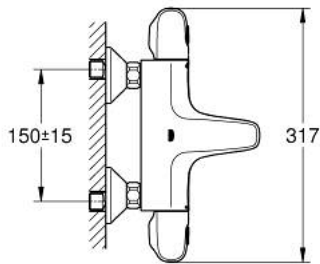

34 155 003 GROHTHERM 1000 THERMOSTATIC BATH MIXER 1/2"

PRODUCT DESCRIPTION

- Colour: chrome
- wall mounted
- GROHE CoolTouch safety housing
- GROHE LongLife finish
- GROHE MetalGrip ergonomically shaped metal handles
- GROHE SafeStop safety button at 38°C
- GROHE SafeStop Plus optional temperature limiter at 43°C included
- GROHE TurboStat - compact cartridge with wax thermoelement
- integrated mixed water shut off
- GROHE AquaDimmer with multiple function:
 - FlowControl Button, one-button switch for full water flow to the shower
 - flow control
 - diverter: bath/shower
 - shower bottom outlet 1/2"
- mousseur
- built-in non return valves
- dirt strainers
- protected against backflow
- S-unions
- metal escutcheon
- GROHE EcoJoy - Less water, perfect flow

34 155 003 GROHTHERM 1000 THERMOSTATIC BATH MIXER 1/2"

SPARE PARTS, 2月 2014 – now

- 1: Shut-off handle (Spare part-nr. 47976000)
- 1.1: Cover cap (Spare part-nr. 4797400M)
- 2: Stop (Spare part-nr. 47977000)
- 3: Aquadimmer (Spare part-nr. 12433000)
- 4: Water flow (Spare part-nr. 47751000)
- 5: Temperature control handle (Spare part-nr. 47973000)
- 5.1: Cover cap (Spare part-nr. 4797400M)
- 6: Fitting ring (Spare part-nr. 47743000)
- 7: Thermostatic compact cartridge 1/2" (Spare part-nr. 47439000)
- 8: Race (Spare part-nr. 47975000)
- 9: Mousseur (Spare part-nr. 13952000)
- 10: Non-return valve (Spare part-nr. 47189000)
- 10.1: Dirt strainer (Spare part-nr. 0726400M)
- 10.2: Non-return valve (Spare part-nr. 08565000)
- 10.3: O-ring $\varnothing 17 \times \varnothing 2$ (Spare part-nr. 0305500M)
- 11: S-union (Spare part-nr. 12075000)
- 11.1: Seal (Spare part-nr. 0138600M)
- 11.2: Escutcheon (Spare part-nr. 0221000M)
- 12: Extension 3/4", 20 mm (Spare part-nr. 0713000M)*
- 13: Special spanner (Spare part-nr. 19377000)*
- 14: Socket spanner (Spare part-nr. 19332000)*
- 15: GROHE TurboStat cartridge 1/2" (Spare part-nr. 47175000)*