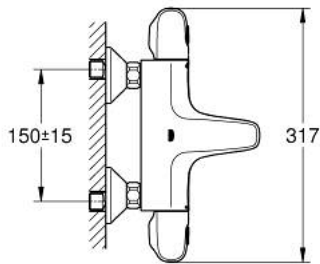

## 34 155 003 GROHTHERM 1000 THERMOSTATIC BATH MIXER 1/2"

### PRODUCT DESCRIPTION

- Colour: chrome
- wall mounted
- GROHE CoolTouch safety housing
- GROHE LongLife finish
- GROHE MetalGrip ergonomically shaped metal handles
- GROHE SafeStop safety button at 38°C
- GROHE SafeStop Plus optional temperature limiter at 43°C included
- GROHE TurboStat - compact cartridge with wax thermoelement
- integrated mixed water shut off
- GROHE AquaDimmer with multiple function:
  - integrated GROHE EcoButton (economy button with economy stop for shower)
  - flow control
  - diverter: bath/shower
  - shower bottom outlet 1/2"
  - mousseur
  - built-in non return valves
  - dirt strainers
  - protected against backflow
  - S-unions
  - metal escutcheon
  - GROHE EcoJoy - Less water, perfect flow

### SPARE PARTS, 2月 2014 – now

- 1: Shut-off handle (Spare part-nr. 47976000)
- 1.1: Cover cap (Spare part-nr. 4797400M)
- 2: Stop (Spare part-nr. 47977000)
- 3: Aquadimmer (Spare part-nr. 12433000)
- 4: Water flow (Spare part-nr. 47751000)
- 5: Temperature control handle (Spare part-nr. 47973000)
- 5.1: Cover cap (Spare part-nr. 4797400M)
- 6: Fitting ring (Spare part-nr. 47743000)
- 7: Thermostatic compact cartridge 1/2" (Spare part-nr. 47439000)
- 8: Race (Spare part-nr. 47975000)
- 9: Mousseur (Spare part-nr. 13952000)
- 10: Non-return valve (Spare part-nr. 47189000)
- 10.1: Dirt strainer (Spare part-nr. 0726400M)
- 10.2: Non-return valve (Spare part-nr. 08565000)
- 10.3: O-ring  $\varnothing 17 \times \varnothing 2$  (Spare part-nr. 0305500M)
- 11: S-union (Spare part-nr. 12075000)
- 11.1: Seal (Spare part-nr. 0138600M)
- 11.2: Escutcheon (Spare part-nr. 0221000M)
- 12: Extension 3/4", 20 mm (Spare part-nr. 0713000M)\*
- 13: Special spanner (Spare part-nr. 19377000)\*
- 14: Socket spanner (Spare part-nr. 19332000)\*
- 15: GROHE TurboStat cartridge 1/2" (Spare part-nr. 47175000)\*