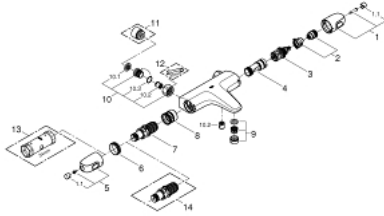

34 156 003 GROHTHERM 1000 THERMOSTAT BATH/SHOWER MIXER

PRODUCT DESCRIPTION

- Colour: chrome
- wall mounted
- GROHE CoolTouch safety housing
- GROHE LongLife finish
- GROHE MetalGrip ergonomically shaped metal handles
- GROHE SafeStop - safety button at 38°C
- GROHE SafeStop Plus - optional temperature limiter at 43°C included
- GROHE TurboStat - compact cartridge with wax thermoelement
- integrated mixed water shut off
- GROHE AquaDimmer with multiple function:
 - integrated GROHE EcoButton (economy button with economy stop for shower)
 - - flow control
 - - diverter: bath/shower
 - shower outlet below 1/2"
 - built-in non return valves
 - mousseur
 - dirt strainers
 - Protected against backflow
 - without connection unions
 - GROHE EcoJoy - less water, perfect flow

34 156 003 GROHTHERM 1000 THERMOSTAT BATH/SHOWER MIXER

SPARE PARTS, February 2014 – now

- 1: Shut-off handle (Spare part-nr. 47976000)
- 1.1: Cap (Spare part-nr. 4797400M)
- 2: Temperature limiter (Spare part-nr. 47977000)
- 3: Aquadimmer (Spare part-nr. 12433000)
- 4: Water flow (Spare part-nr. 47751000)
- 5: Temperature control handle (Spare part-nr. 47973000)
- 5.1: Cap (Spare part-nr. 4797400M)
- 6: Fitting ring (Spare part-nr. 47743000)
- 7: Thermostatic compact cartridge 1/2" (Spare part-nr. 47439000)
- 8: Race (Spare part-nr. 47975000)
- 9: Mousseur (Spare part-nr. 13952000)
- 10: Non-return valve (Spare part-nr. 47189000)
- 10.1: Dirt Strainer (Spare part-nr. 0726400M)
- 10.2: Non-return valve (Spare part-nr. 08565000)
- 10.3: O-ring $\varnothing 17 \times \varnothing 2$ (Spare part-nr. 0305500M)
- 11: Extension 3/4", 20 mm (Spare part-nr. 0713000M)*
- 12: Special spanner (Spare part-nr. 19377000)*
- 13: Socket spanner (Spare part-nr. 19332000)*
- 14: GROHE TurboStat cartridge 1/2" (Spare part-nr. 47175000)*