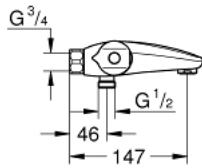

34 156 003 GROHTHERM 1000 THERMOSTAT BATH/SHOWER MIXER

PRODUCT DESCRIPTION

- Colour: chrome
- wall mounted
- GROHE CoolTouch safety housing
- GROHE LongLife finish
- GROHE MetalGrip ergonomically shaped metal handles
- GROHE SafeStop - safety button at 38°C
- GROHE SafeStop Plus - optional temperature limiter at 43°C included
- GROHE TurboStat - compact cartridge with wax thermoelement
- integrated mixed water shut off
- GROHE AquaDimmer with multiple function:
 - integrated GROHE EcoButton (economy button with economy stop for shower)
 - - flow control
 - - diverter: bath/shower
 - shower outlet below 1/2"
 - built-in non return valves
 - mousseur
 - dirt strainers
 - Protected against backflow
 - without connection unions
 - GROHE EcoJoy - less water, perfect flow

34 156 003 GROHTHERM 1000 THERMOSTAT BATH/SHOWER MIXER

SPARE PARTS, February 2014 – now

- 1: Shut-off handle (Spare part-nr. 47976000)
- 1.1: Cap (Spare part-nr. 4797400M)
- 2: Temperature limiter (Spare part-nr. 47977000)
- 3: Aquadimmer (Spare part-nr. 12433000)
- 4: Water flow (Spare part-nr. 47751000)
- 5: Temperature control handle (Spare part-nr. 47973000)
- 5.1: Cap (Spare part-nr. 4797400M)
- 6: Fitting ring (Spare part-nr. 47743000)
- 7: Thermostatic compact cartridge 1/2" (Spare part-nr. 47439000)
- 8: Race (Spare part-nr. 47975000)
- 9: Mousseur (Spare part-nr. 13952000)
- 10: Non-return valve (Spare part-nr. 47189000)
- 10.1: Dirt Strainer (Spare part-nr. 0726400M)
- 10.2: Non-return valve (Spare part-nr. 08565000)
- 10.3: O-ring $\varnothing 17 \times \varnothing 2$ (Spare part-nr. 0305500M)
- 11: Extension 3/4", 20 mm (Spare part-nr. 0713000M)*
- 12: Special spanner (Spare part-nr. 19377000)*
- 13: Socket spanner (Spare part-nr. 19332000)*
- 14: GROHE TurboStat cartridge 1/2" (Spare part-nr. 47175000)*