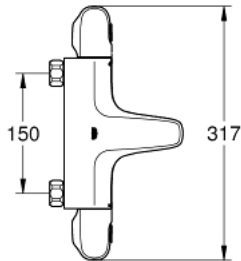

34 156 003 GROHTHERM 1000 THERMOSTAT BATH/SHOWER MIXER

PRODUCT DESCRIPTION

- Colour: chrome
- wall mounted
- GROHE CoolTouch safety housing
- GROHE LongLife finish
- GROHE MetalGrip ergonomically shaped metal handles
- GROHE SafeStop - safety button at 38°C
- GROHE SafeStop Plus - optional temperature limiter at 43°C included
- GROHE TurboStat - compact cartridge with wax thermoelement
- integrated mixed water shut off
- GROHE AquaDimmer with multiple function:
 - integrated GROHE EcoButton (economy button with economy stop for shower)
 - - flow control
 - - diverter: bath/shower
 - shower outlet below 1/2"
 - built-in non return valves
 - mousseur
 - dirt strainers
 - Protected against backflow
 - without connection unions
 - GROHE EcoJoy - less water, perfect flow

34 156 003 GROHTHERM 1000 THERMOSTAT BATH/SHOWER MIXER

SPARE PARTS, February 2014 – now

- 1: Shut-off handle (Spare part-nr. 47976000)
- 1.1: Cap (Spare part-nr. 4797400M)
- 2: Temperature limiter (Spare part-nr. 47977000)
- 3: Aquadimmer (Spare part-nr. 12433000)
- 4: Water flow (Spare part-nr. 47751000)
- 5: Temperature control handle (Spare part-nr. 47973000)
- 5.1: Cap (Spare part-nr. 4797400M)
- 6: Fitting ring (Spare part-nr. 47743000)
- 7: Thermostatic compact cartridge 1/2" (Spare part-nr. 47439000)
- 8: Race (Spare part-nr. 47975000)
- 9: Mousseur (Spare part-nr. 13952000)
- 10: Non-return valve (Spare part-nr. 47189000)
- 10.1: Dirt Strainer (Spare part-nr. 0726400M)
- 10.2: Non-return valve (Spare part-nr. 08565000)
- 10.3: O-ring $\varnothing 17 \times \varnothing 2$ (Spare part-nr. 0305500M)
- 11: Extension 3/4", 20 mm (Spare part-nr. 0713000M)*
- 12: Special spanner (Spare part-nr. 19377000)*
- 13: Socket spanner (Spare part-nr. 19332000)*
- 14: GROHE TurboStat cartridge 1/2" (Spare part-nr. 47175000)*