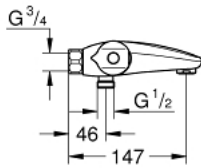

34 156 003 GROHTHERM 1000 THERMOSTAT BATH/SOWER MIXER

PRODUCT DESCRIPTION

- Colour: chrome
- wall mounted
- GROHE CoolTouch safety housing
- GROHE LongLife finish
- GROHE MetalGrip ergonomically shaped metal handles
- GROHE SafeStop - safety button at 38°C
- GROHE SafeStop Plus - optional temperature limiter at 43°C included
- GROHE TurboStat - compact cartridge with wax thermoelement
- integrated mixed water shut off
- GROHE AquaDimmer with multiple function:
 - - flow control
 - - diverter: bath/shower
- shower outlet below 1/2"
- built-in non return valves
- mousseur
- dirt strainers
- Protected against backflow
- without connection unions
- GROHE EcoJoy - less water, perfect flow

34 156 003 GROHTHERM 1000 THERMOSTAT BATH/SHOWER MIXER

SPARE PARTS, February 2014 – now

- 1: Shut-off handle (Spare part-nr. 47976000)
- 1.1: Cap (Spare part-nr. 4797400M)
- 2: Temperature limiter (Spare part-nr. 47977000)
- 3: Aquadimmer (Spare part-nr. 12433000)
- 4: Water flow (Spare part-nr. 47751000)
- 5: Temperature control handle (Spare part-nr. 47973000)
- 5.1: Cap (Spare part-nr. 4797400M)
- 6: Fitting ring (Spare part-nr. 47743000)
- 7: Thermostatic compact cartridge 1/2" (Spare part-nr. 47439000)
- 8: Race (Spare part-nr. 47975000)
- 9: Mousseur (Spare part-nr. 13952000)
- 10: Non-return valve (Spare part-nr. 47189000)
- 10.1: Dirt Strainer (Spare part-nr. 0726400M)
- 10.2: Non-return valve (Spare part-nr. 08565000)
- 10.3: O-ring $\varnothing 17 \times \varnothing 2$ (Spare part-nr. 0305500M)
- 11: Extension 3/4", 20 mm (Spare part-nr. 0713000M)*
- 12: Special spanner (Spare part-nr. 19377000)*
- 13: Socket spanner (Spare part-nr. 19332000)*
- 14: GROHE TurboStat cartridge 1/2" (Spare part-nr. 47175000)*