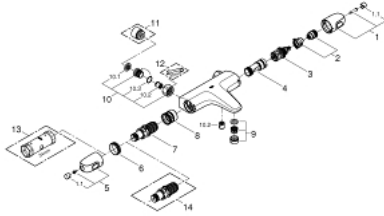

34 156 003 GROHTHERM 1000 THERMOSTAT BATH/SOWER MIXER

PRODUCT DESCRIPTION

- Colour: chrome
- wall mounted
- GROHE CoolTouch safety housing
- GROHE LongLife finish
- GROHE MetalGrip ergonomically shaped metal handles
- GROHE SafeStop - safety button at 38°C
- GROHE SafeStop Plus - optional temperature limiter at 43°C included
- GROHE TurboStat - compact cartridge with wax thermoelement
- integrated mixed water shut off
- GROHE AquaDimmer with multiple function:
 - - flow control
 - - diverter: bath/shower
- shower outlet below 1/2"
- built-in non return valves
- mousseur
- dirt strainers
- Protected against backflow
- without connection unions
- GROHE EcoJoy - less water, perfect flow

34 156 003 GROHTHERM 1000 THERMOSTAT BATH/SHOWER MIXER

SPARE PARTS, February 2014 – now

- 1: Shut-off handle (Spare part-nr. 47976000)
- 1.1: Cap (Spare part-nr. 4797400M)
- 2: Temperature limiter (Spare part-nr. 47977000)
- 3: Aquadimmer (Spare part-nr. 12433000)
- 4: Water flow (Spare part-nr. 47751000)
- 5: Temperature control handle (Spare part-nr. 47973000)
- 5.1: Cap (Spare part-nr. 4797400M)
- 6: Fitting ring (Spare part-nr. 47743000)
- 7: Thermostatic compact cartridge 1/2" (Spare part-nr. 47439000)
- 8: Race (Spare part-nr. 47975000)
- 9: Mousseur (Spare part-nr. 13952000)
- 10: Non-return valve (Spare part-nr. 47189000)
- 10.1: Dirt Strainer (Spare part-nr. 0726400M)
- 10.2: Non-return valve (Spare part-nr. 08565000)
- 10.3: O-ring $\varnothing 17 \times \varnothing 2$ (Spare part-nr. 0305500M)
- 11: Extension 3/4", 20 mm (Spare part-nr. 0713000M)*
- 12: Special spanner (Spare part-nr. 19377000)*
- 13: Socket spanner (Spare part-nr. 19332000)*
- 14: GROHE TurboStat cartridge 1/2" (Spare part-nr. 47175000)*