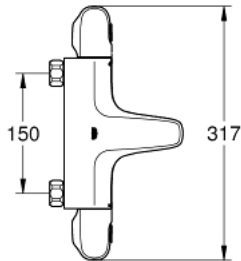

34 156 003 GROHTHERM 1000 THERMOSTAT BATH/SOWER MIXER

PRODUCT DESCRIPTION

- Colour: chrome
- wall mounted
- GROHE CoolTouch safety housing
- GROHE LongLife finish
- GROHE MetalGrip ergonomically shaped metal handles
- GROHE SafeStop - safety button at 38°C
- GROHE SafeStop Plus - optional temperature limiter at 43°C included
- GROHE TurboStat - compact cartridge with wax thermoelement
- integrated mixed water shut off
- GROHE AquaDimmer with multiple function:
 - - flow control
 - - diverter: bath/shower
- shower outlet below 1/2"
- built-in non return valves
- mousseur
- dirt strainers
- Protected against backflow
- without connection unions
- GROHE EcoJoy - less water, perfect flow

34 156 003 GROHTHERM 1000 THERMOSTAT BATH/SHOWER MIXER

SPARE PARTS, February 2014 – now

- 1: Shut-off handle (Spare part-nr. 47976000)
- 1.1: Cap (Spare part-nr. 4797400M)
- 2: Temperature limiter (Spare part-nr. 47977000)
- 3: Aquadimmer (Spare part-nr. 12433000)
- 4: Water flow (Spare part-nr. 47751000)
- 5: Temperature control handle (Spare part-nr. 47973000)
- 5.1: Cap (Spare part-nr. 4797400M)
- 6: Fitting ring (Spare part-nr. 47743000)
- 7: Thermostatic compact cartridge 1/2" (Spare part-nr. 47439000)
- 8: Race (Spare part-nr. 47975000)
- 9: Mousseur (Spare part-nr. 13952000)
- 10: Non-return valve (Spare part-nr. 47189000)
- 10.1: Dirt Strainer (Spare part-nr. 0726400M)
- 10.2: Non-return valve (Spare part-nr. 08565000)
- 10.3: O-ring $\varnothing 17 \times \varnothing 2$ (Spare part-nr. 0305500M)
- 11: Extension 3/4", 20 mm (Spare part-nr. 0713000M)*
- 12: Special spanner (Spare part-nr. 19377000)*
- 13: Socket spanner (Spare part-nr. 19332000)*
- 14: GROHE TurboStat cartridge 1/2" (Spare part-nr. 47175000)*