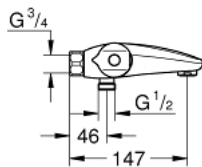

34 156 003 GROHTHERM 1000 THERMOSTATIC BATH MIXER 1/2"

PRODUCT DESCRIPTION

- Colour: chrome
- wall mounted
- GROHE CoolTouch safety housing
- GROHE LongLife finish
- GROHE MetalGrip ergonomically shaped metal handles
- GROHE SafeStop safety button at 38°C
- GROHE SafeStop Plus optional temperature limiter at 43°C included
- GROHE TurboStat - compact cartridge with wax thermoelement
- integrated mixed water shut off
- GROHE AquaDimmer with multiple function:
 - FlowControl Button, one-button switch for full water flow to the shower
 - flow control
 - diverter: bath/shower
 - shower bottom outlet 1/2"
 - built-in non return valves
 - mousseur
 - dirt strainers
 - protected against backflow
 - without connection unions
 - GROHE EcoJoy - Less water, perfect flow

34 156 003 GROHTHERM 1000 THERMOSTATIC BATH MIXER 1/2"

SPARE PARTS, 2月 2014 – now

- 1: Shut-off handle (Spare part-nr. 47976000)
- 1.1: Cover cap (Spare part-nr. 4797400M)
- 2: Stop (Spare part-nr. 47977000)
- 3: Aquadimmer (Spare part-nr. 12433000)
- 4: Water flow (Spare part-nr. 47751000)
- 5: Temperature control handle (Spare part-nr. 47973000)
- 5.1: Cover cap (Spare part-nr. 4797400M)
- 6: Fitting ring (Spare part-nr. 47743000)
- 7: Thermostatic compact cartridge 1/2" (Spare part-nr. 47439000)
- 8: Race (Spare part-nr. 47975000)
- 9: Mousseur (Spare part-nr. 13952000)
- 10: Non-return valve (Spare part-nr. 47189000)
- 10.1: Dirt strainer (Spare part-nr. 0726400M)
- 10.2: Non-return valve (Spare part-nr. 08565000)
- 10.3: O-ring $\varnothing 17 \times \varnothing 2$ (Spare part-nr. 0305500M)
- 11: Extension 3/4", 20 mm (Spare part-nr. 0713000M)*
- 12: Special spanner (Spare part-nr. 19377000)*
- 13: Socket spanner (Spare part-nr. 19332000)*
- 14: GROHE TurboStat cartridge 1/2" (Spare part-nr. 47175000)*