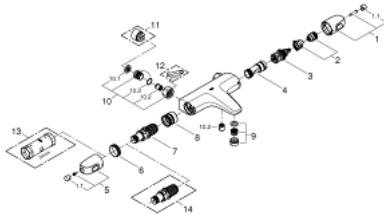

34 156 003 GROHTHERM 1000 THERMOSTATIC BATH MIXER 1/2"

PRODUCT DESCRIPTION

- Colour: chrome
- wall mounted
- GROHE CoolTouch safety housing
- GROHE LongLife finish
- GROHE MetalGrip ergonomically shaped metal handles
- GROHE SafeStop safety button at 38°C
- GROHE SafeStop Plus optional temperature limiter at 43°C included
- GROHE TurboStat - compact cartridge with wax thermoelement
- integrated mixed water shut off
- GROHE AquaDimmer with multiple function:
 - integrated GROHE EcoButton (economy button with economy stop for shower)
- flow control
- diverter: bath/shower
- shower bottom outlet 1/2"
- built-in non return valves
- mousseur
- dirt strainers
- protected against backflow
- without connection unions
- GROHE EcoJoy - Less water, perfect flow

34 156 003 GROHTHERM 1000 THERMOSTATIC BATH MIXER 1/2"

SPARE PARTS, 2月 2014 – now

- 1: Shut-off handle (Spare part-nr. 47976000)
- 1.1: Cover cap (Spare part-nr. 4797400M)
- 2: Stop (Spare part-nr. 47977000)
- 3: Aquadimmer (Spare part-nr. 12433000)
- 4: Water flow (Spare part-nr. 47751000)
- 5: Temperature control handle (Spare part-nr. 47973000)
- 5.1: Cover cap (Spare part-nr. 4797400M)
- 6: Fitting ring (Spare part-nr. 47743000)
- 7: Thermostatic compact cartridge 1/2" (Spare part-nr. 47439000)
- 8: Race (Spare part-nr. 47975000)
- 9: Mousseur (Spare part-nr. 13952000)
- 10: Non-return valve (Spare part-nr. 47189000)
- 10.1: Dirt strainer (Spare part-nr. 0726400M)
- 10.2: Non-return valve (Spare part-nr. 08565000)
- 10.3: O-ring $\varnothing 17 \times \varnothing 2$ (Spare part-nr. 0305500M)
- 11: Extension 3/4", 20 mm (Spare part-nr. 0713000M)*
- 12: Special spanner (Spare part-nr. 19377000)*
- 13: Socket spanner (Spare part-nr. 19332000)*
- 14: GROHE TurboStat cartridge 1/2" (Spare part-nr. 47175000)*