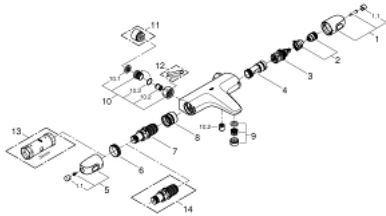

34 156 003 GROHTHERM 1000 THERMOSTATIC BATH MIXER 1/2"

PRODUCT DESCRIPTION

- Colour: chrome
- wall mounted
- GROHE CoolTouch safety housing
- GROHE LongLife finish
- GROHE MetalGrip ergonomically shaped metal handles
- GROHE SafeStop safety button at 38°C
- GROHE SafeStop Plus optional temperature limiter at 43°C included
- GROHE TurboStat - compact cartridge with wax thermoelement
- integrated mixed water shut off
- GROHE AquaDimmer with multiple function:
 - FlowControl Button, one-button switch for full water flow to the shower
 - flow control
 - diverter: bath/shower
 - shower bottom outlet 1/2"
 - built-in non return valves
 - mousseur
 - dirt strainers
 - protected against backflow
 - without connection unions
 - GROHE EcoJoy - Less water, perfect flow

34 156 003 GROHTHERM 1000 THERMOSTATIC BATH MIXER 1/2"

SPARE PARTS, 2月 2014 – now

- 1: Shut-off handle (Spare part-nr. 47976000)
- 1.1: Cover cap (Spare part-nr. 4797400M)
- 2: Stop (Spare part-nr. 47977000)
- 3: Aquadimmer (Spare part-nr. 12433000)
- 4: Water flow (Spare part-nr. 47751000)
- 5: Temperature control handle (Spare part-nr. 47973000)
- 5.1: Cover cap (Spare part-nr. 4797400M)
- 6: Fitting ring (Spare part-nr. 47743000)
- 7: Thermostatic compact cartridge 1/2" (Spare part-nr. 47439000)
- 8: Race (Spare part-nr. 47975000)
- 9: Mousseur (Spare part-nr. 13952000)
- 10: Non-return valve (Spare part-nr. 47189000)
- 10.1: Dirt strainer (Spare part-nr. 0726400M)
- 10.2: Non-return valve (Spare part-nr. 08565000)
- 10.3: O-ring $\varnothing 17 \times \varnothing 2$ (Spare part-nr. 0305500M)
- 11: Extension 3/4", 20 mm (Spare part-nr. 0713000M)*
- 12: Special spanner (Spare part-nr. 19377000)*
- 13: Socket spanner (Spare part-nr. 19332000)*
- 14: GROHE TurboStat cartridge 1/2" (Spare part-nr. 47175000)*