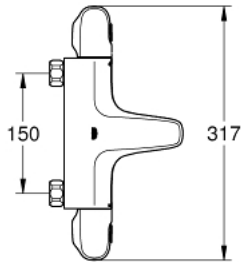

34 156 003 GROHTHERM 1000 THERMOSTATIC BATH MIXER 1/2"

PRODUCT DESCRIPTION

- Colour: chrome
- wall mounted
- GROHE CoolTouch safety housing
- GROHE LongLife finish
- GROHE MetalGrip ergonomically shaped metal handles
- GROHE SafeStop safety button at 38°C
- GROHE SafeStop Plus optional temperature limiter at 43°C included
- GROHE TurboStat - compact cartridge with wax thermoelement
- integrated mixed water shut off
- GROHE AquaDimmer with multiple function:
 - integrated GROHE EcoButton (economy button with economy stop for shower)
- flow control
- diverter: bath/shower
- shower bottom outlet 1/2"
- built-in non return valves
- mousseur
- dirt strainers
- protected against backflow
- without connection unions
- GROHE EcoJoy - Less water, perfect flow

34 156 003 GROHTHERM 1000 THERMOSTATIC BATH MIXER 1/2"

SPARE PARTS, 2月 2014 – now

- 1: Shut-off handle (Spare part-nr. 47976000)
- 1.1: Cover cap (Spare part-nr. 4797400M)
- 2: Stop (Spare part-nr. 47977000)
- 3: Aquadimmer (Spare part-nr. 12433000)
- 4: Water flow (Spare part-nr. 47751000)
- 5: Temperature control handle (Spare part-nr. 47973000)
- 5.1: Cover cap (Spare part-nr. 4797400M)
- 6: Fitting ring (Spare part-nr. 47743000)
- 7: Thermostatic compact cartridge 1/2" (Spare part-nr. 47439000)
- 8: Race (Spare part-nr. 47975000)
- 9: Mousseur (Spare part-nr. 13952000)
- 10: Non-return valve (Spare part-nr. 47189000)
- 10.1: Dirt strainer (Spare part-nr. 0726400M)
- 10.2: Non-return valve (Spare part-nr. 08565000)
- 10.3: O-ring $\varnothing 17 \times \varnothing 2$ (Spare part-nr. 0305500M)
- 11: Extension 3/4", 20 mm (Spare part-nr. 0713000M)*
- 12: Special spanner (Spare part-nr. 19377000)*
- 13: Socket spanner (Spare part-nr. 19332000)*
- 14: GROHE TurboStat cartridge 1/2" (Spare part-nr. 47175000)*