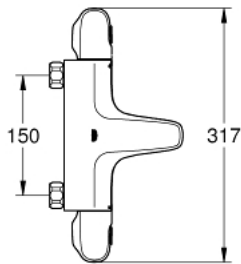

34 156 003 GROHTHERM 1000 THERMOSTATIC BATH MIXER 1/2"

PRODUCT DESCRIPTION

- Colour: chrome
- wall mounted
- GROHE CoolTouch safety housing
- GROHE LongLife finish
- GROHE MetalGrip ergonomically shaped metal handles
- GROHE SafeStop safety button at 38°C
- GROHE SafeStop Plus optional temperature limiter at 43°C included
- GROHE TurboStat - compact cartridge with wax thermoelement
- integrated mixed water shut off
- GROHE AquaDimmer with multiple function:
 - FlowControl Button, one-button switch for full water flow to the shower
 - flow control
 - diverter: bath/shower
 - shower bottom outlet 1/2"
 - built-in non return valves
 - mousseur
 - dirt strainers
 - protected against backflow
 - without connection unions
 - GROHE EcoJoy - Less water, perfect flow

34 156 003 GROHTHERM 1000 THERMOSTATIC BATH MIXER 1/2"

SPARE PARTS, 2月 2014 – now

- 1: Shut-off handle (Spare part-nr. 47976000)
- 1.1: Cover cap (Spare part-nr. 4797400M)
- 2: Stop (Spare part-nr. 47977000)
- 3: Aquadimmer (Spare part-nr. 12433000)
- 4: Water flow (Spare part-nr. 47751000)
- 5: Temperature control handle (Spare part-nr. 47973000)
- 5.1: Cover cap (Spare part-nr. 4797400M)
- 6: Fitting ring (Spare part-nr. 47743000)
- 7: Thermostatic compact cartridge 1/2" (Spare part-nr. 47439000)
- 8: Race (Spare part-nr. 47975000)
- 9: Mousseur (Spare part-nr. 13952000)
- 10: Non-return valve (Spare part-nr. 47189000)
- 10.1: Dirt strainer (Spare part-nr. 0726400M)
- 10.2: Non-return valve (Spare part-nr. 08565000)
- 10.3: O-ring $\varnothing 17 \times \varnothing 2$ (Spare part-nr. 0305500M)
- 11: Extension 3/4", 20 mm (Spare part-nr. 0713000M)*
- 12: Special spanner (Spare part-nr. 19377000)*
- 13: Socket spanner (Spare part-nr. 19332000)*
- 14: GROHE TurboStat cartridge 1/2" (Spare part-nr. 47175000)*