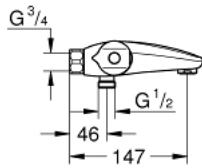

34 156 003 GROHTHERM 1000 THERMOSTATIC BATH MIXER 1/2"

PRODUCT DESCRIPTION

- Colour: chrome
- wall mounted
- GROHE CoolTouch safety housing
- GROHE LongLife finish
- GROHE MetalGrip ergonomically shaped metal handles
- GROHE SafeStop safety button at 38°C
- GROHE SafeStop Plus optional temperature limiter at 43°C included
- GROHE TurboStat - compact cartridge with wax thermoelement
- integrated mixed water shut off
- GROHE AquaDimmer with multiple function:
 - integrated GROHE EcoButton (economy button with economy stop for shower)
- flow control
- diverter: bath/shower
- shower bottom outlet 1/2"
- built-in non return valves
- mousseur
- dirt strainers
- protected against backflow
- without connection unions
- GROHE EcoJoy - Less water, perfect flow

34 156 003 GROHTHERM 1000 THERMOSTATIC BATH MIXER 1/2"

SPARE PARTS, 2月 2014 – now

- 1: Shut-off handle (Spare part-nr. 47976000)
- 1.1: Cover cap (Spare part-nr. 4797400M)
- 2: Stop (Spare part-nr. 47977000)
- 3: Aquadimmer (Spare part-nr. 12433000)
- 4: Water flow (Spare part-nr. 47751000)
- 5: Temperature control handle (Spare part-nr. 47973000)
- 5.1: Cover cap (Spare part-nr. 4797400M)
- 6: Fitting ring (Spare part-nr. 47743000)
- 7: Thermostatic compact cartridge 1/2" (Spare part-nr. 47439000)
- 8: Race (Spare part-nr. 47975000)
- 9: Mousseur (Spare part-nr. 13952000)
- 10: Non-return valve (Spare part-nr. 47189000)
- 10.1: Dirt strainer (Spare part-nr. 0726400M)
- 10.2: Non-return valve (Spare part-nr. 08565000)
- 10.3: O-ring $\varnothing 17 \times \varnothing 2$ (Spare part-nr. 0305500M)
- 11: Extension 3/4", 20 mm (Spare part-nr. 0713000M)*
- 12: Special spanner (Spare part-nr. 19377000)*
- 13: Socket spanner (Spare part-nr. 19332000)*
- 14: GROHE TurboStat cartridge 1/2" (Spare part-nr. 47175000)*