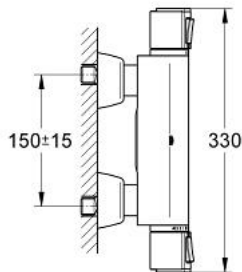

34 169 000 GROHTHERM 2000 THERMOSTAT SHOWER MIXER

PRODUCT DESCRIPTION

- Colour: chrome
- wall mounted
- GROHE CoolTouch safety housing
- GROHE TurboStat - compact cartridge with wax thermostatic element
- integrated mixed water shut off
- ceramic headpart 1/2", 180°
- volume handle with EcoButton (economy button with individually adjustable economy stop)
- GROHE SafeStop - safety button at 38°C
- shower outlet below 1/2"
- built-in non return valves
- dirt strainers
- covered S-unions
- Protected against backflow
- GROHE EcoJoy - less water, perfect flow
- GROHE LongLife finish

34 169 000 GROHTHERM 2000 THERMOSTAT SHOWER MIXER

SPARE PARTS, April 2007 – now

- 1: Handle for shut-off valve with economy device (Spare part-nr. 47745000)
- 1.1: Cap (Spare part-nr. 1007500M)
- 2: Ceramic headpart, 1/2" (Spare part-nr. 45346000)
- 2.1: O-ring $\varnothing 18.2 \times \varnothing 1.7$ (Spare part-nr. 0392400M)
- 3: Scale handle (Spare part-nr. 47742000)
- 3.1: Cap (Spare part-nr. 1007500M)
- 4: Fitting ring (Spare part-nr. 47743000)
- 5: Thermostatic compact cartridge 1/2" (Spare part-nr. 47439000)
- 6: Non-return valve (Spare part-nr. 47189000)
- 6.1: Dirt Strainer (Spare part-nr. 0726400M)
- 6.2: Non-return valve (Spare part-nr. 08565000)
- 6.3: O-ring $\varnothing 17 \times \varnothing 2$ (Spare part-nr. 0305500M)
- 7: S-union (Spare part-nr. 12058000)
- 7.1: Ball seal dia. 9x6.8 mm (Spare part-nr. 0138600M)
- 7.2: Covering escutcheon (Spare part-nr. 45545000)
- 8: Extension set 1/2", 30 mm (Spare part-nr. 46238000)*
- 9: Socket spanner (Spare part-nr. 19332000)*
- 10: Scale handle (Spare part-nr. 47286000)*
- 11: GROHE TurboStat cartridge 1/2" (Spare part-nr. 47175000)*