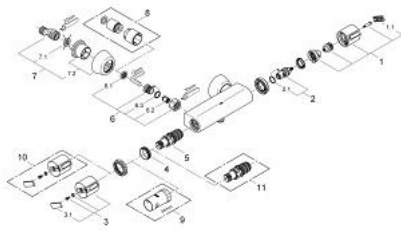

34 169 000 GROHTHERM 2000 THERMOSTAT SHOWER MIXER

PRODUCT DESCRIPTION

- Colour: chrome
- wall mounted
- GROHE CoolTouch safety housing
- GROHE TurboStat - compact cartridge with wax thermostatic element
- integrated mixed water shut off
- ceramic headpart 1/2", 180°
- volume handle with EcoButton (economy button with individually adjustable economy stop)
- GROHE SafeStop - safety button at 38°C
- shower outlet below 1/2"
- built-in non return valves
- dirt strainers
- covered S-unions
- Protected against backflow
- GROHE EcoJoy - less water, perfect flow
- GROHE LongLife finish

34 169 000 GROHTHERM 2000 THERMOSTAT SHOWER MIXER

SPARE PARTS, April 2007 – now

- 1: Handle for shut-off valve with economy device (Spare part-nr. 47745000)
- 1.1: Cap (Spare part-nr. 1007500M)
- 2: Ceramic headpart, 1/2" (Spare part-nr. 45346000)
- 2.1: O-ring $\varnothing 18.2 \times \varnothing 1.7$ (Spare part-nr. 0392400M)
- 3: Scale handle (Spare part-nr. 47742000)
- 3.1: Cap (Spare part-nr. 1007500M)
- 4: Fitting ring (Spare part-nr. 47743000)
- 5: Thermostatic compact cartridge 1/2" (Spare part-nr. 47439000)
- 6: Non-return valve (Spare part-nr. 47189000)
- 6.1: Dirt Strainer (Spare part-nr. 0726400M)
- 6.2: Non-return valve (Spare part-nr. 08565000)
- 6.3: O-ring $\varnothing 17 \times \varnothing 2$ (Spare part-nr. 0305500M)
- 7: S-union (Spare part-nr. 12058000)
- 7.1: Ball seal dia. 9x6.8 mm (Spare part-nr. 0138600M)
- 7.2: Covering escutcheon (Spare part-nr. 45545000)
- 8: Extension set 1/2", 30 mm (Spare part-nr. 46238000)*
- 9: Socket spanner (Spare part-nr. 19332000)*
- 10: Scale handle (Spare part-nr. 47286000)*
- 11: GROHE TurboStat cartridge 1/2" (Spare part-nr. 47175000)*