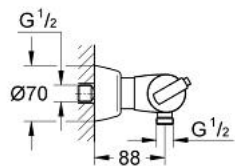

34 169 000 GROHTHERM 2000 THERMOSTAT SHOWER MIXER

PRODUCT DESCRIPTION

- Colour: chrome
- wall mounted
- GROHE CoolTouch safety housing
- GROHE TurboStat - compact cartridge with wax thermostatic element
- integrated mixed water shut off
- ceramic headpart 1/2", 180°
- volume handle with EcoButton (economy button with individually adjustable economy stop)
- GROHE SafeStop - safety button at 38°C
- shower outlet below 1/2"
- built-in non return valves
- dirt strainers
- covered S-unions
- Protected against backflow
- GROHE EcoJoy - less water, perfect flow
- GROHE LongLife finish

34 169 000 GROHTHERM 2000 THERMOSTAT SHOWER MIXER

SPARE PARTS, April 2007 – now

- 1: Handle for shut-off valve with economy device (Spare part-nr. 47745000)
- 1.1: Cap (Spare part-nr. 1007500M)
- 2: Ceramic headpart, 1/2" (Spare part-nr. 45346000)
- 2.1: O-ring $\varnothing 18.2 \times \varnothing 1.7$ (Spare part-nr. 0392400M)
- 3: Scale handle (Spare part-nr. 47742000)
- 3.1: Cap (Spare part-nr. 1007500M)
- 4: Fitting ring (Spare part-nr. 47743000)
- 5: Thermostatic compact cartridge 1/2" (Spare part-nr. 47439000)
- 6: Non-return valve (Spare part-nr. 47189000)
- 6.1: Dirt Strainer (Spare part-nr. 0726400M)
- 6.2: Non-return valve (Spare part-nr. 08565000)
- 6.3: O-ring $\varnothing 17 \times \varnothing 2$ (Spare part-nr. 0305500M)
- 7: S-union (Spare part-nr. 12058000)
- 7.1: Ball seal dia. 9x6.8 mm (Spare part-nr. 0138600M)
- 7.2: Covering escutcheon (Spare part-nr. 45545000)
- 8: Extension set 1/2", 30 mm (Spare part-nr. 46238000)*
- 9: Socket spanner (Spare part-nr. 19332000)*
- 10: Scale handle (Spare part-nr. 47286000)*
- 11: GROHE TurboStat cartridge 1/2" (Spare part-nr. 47175000)*