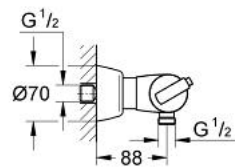

### PRODUCT DESCRIPTION

- Colour: chrome
- wall mounted
- GROHE CoolTouch safety housing
- GROHE TurboStat - compact cartridge with wax thermoelement
- integrated mixed water shut off
- Carborund ceramic headpart 1/2", 180°
- volume handle with GROHE EcoButton (economy button with individually adjustable economy stop)
- GROHE SafeStop safety button at 38°C
- shower bottom outlet 1/2"
- built-in non return valves
- dirt strainers
- covered S-unions
- protected against backflow
- GROHE EcoJoy - Less water, perfect flow
- GROHE LongLife finish

3: Temperature scale handle (Spare part-nr. 47742000)

3.1: Cover cap (Spare part-nr. 1007500M)

4: Fitting ring (Spare part-nr. 47743000)

5: Thermostatic compact cartridge 1/2" (Spare part-nr. 47439000)

6: Non-return valve (Spare part-nr. 47189000)