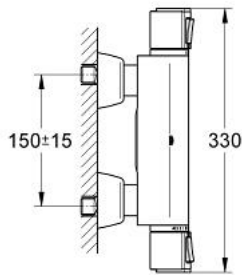

## 34 169 000 GROHTHERM 2000 THERMOSTATIC SHOWER MIXER 1/2"

### PRODUCT DESCRIPTION

- Colour: chrome
- wall mounted
- GROHE CoolTouch safety housing
- GROHE TurboStat - compact cartridge with wax thermoelement
- integrated mixed water shut off
- Carborund ceramic headpart 1/2", 180°
- volume handle with GROHE EcoButton (economy button with individually adjustable economy stop)
- GROHE SafeStop safety button at 38°C
- shower bottom outlet 1/2"
- built-in non return valves
- dirt strainers
- covered S-unions
- protected against backflow
- GROHE EcoJoy - Less water, perfect flow
- GROHE LongLife finish

3: Temperature scale handle (Spare part-nr. 47742000)

3.1: Cover cap (Spare part-nr. 1007500M)

4: Fitting ring (Spare part-nr. 47743000)

5: Thermostatic compact cartridge 1/2" (Spare part-nr. 47439000)

6: Non-return valve (Spare part-nr. 47189000)