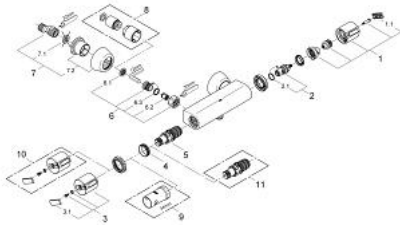

### PRODUCT DESCRIPTION

- Colour: chrome
- wall mounted
- GROHE CoolTouch safety housing
- GROHE TurboStat - compact cartridge with wax thermoelement
- integrated mixed water shut off
- Carborund ceramic headpart 1/2", 180°
- volume handle with GROHE EcoButton (economy button with individually adjustable economy stop)
- GROHE SafeStop safety button at 38°C
- shower bottom outlet 1/2"
- built-in non return valves
- dirt strainers
- covered S-unions
- protected against backflow
- GROHE EcoJoy - Less water, perfect flow
- GROHE LongLife finish

### SPARE PARTS, 4月 2007 – now

1: Handle for shut-off valve with economy device (Spare part-nr. 47745000)

1.1: Cover cap (Spare part-nr. 1007500M)

2: Ceramic headpart 1/2" (Spare part-nr. 45346000)

2.1: O-ring  $\varnothing 18.2 \times \varnothing 1.7$  (Spare part-nr. 0392400M)

3: Temperature scale handle (Spare part-nr. 47742000)

3.1: Cover cap (Spare part-nr. 1007500M)

4: Fitting ring (Spare part-nr. 47743000)

5: Thermostatic compact cartridge 1/2" (Spare part-nr. 47439000)

6: Non-return valve (Spare part-nr. 47189000)

7.1: Seal (Spare part-nr. 0138600M)

7.2: Covering escutcheon (Spare part-nr. 45545000)

8: Extension set, 30 mm (Spare part-nr. 46238000)\*

9: Socket spanner (Spare part-nr. 19332000)\*

10: Temperature scale handle (Spare part-nr. 47286000)\*