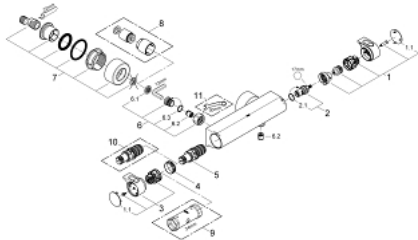

34 169 001 GROHTHERM 2000 THERMOSTAT SHOWER MIXER

PRODUCT DESCRIPTION

- Colour: chrome
- wall mounted
- 100% GROHE CoolTouch consisting of safety housing + S-unions with CoolTouch escutcheons
- GROHE LongLife finish
- GROHE Aqua Paddles, ergonomically shaped handles
- GROHE SafeStop - safety button at 38°C
- GROHE SafeStop Plus - optional temperature limiter at 43°C included
- GROHE TurboStat - compact cartridge with wax thermoelement
- integrated mixed water shut off
- volume handle with EcoButton (economy button with individually adjustable economy stop)
- ceramic headpart 1/2", 180°
- shower outlet below 1/2"
- built-in non return valves
- dirt strainers
- Protected against backflow
- covered S-unions, CoolTouch escutcheons with wall sealing
- optional upgrade: GROHE EasyReach shower tray (18 608 001)

34 169 001 GROHTHERM 2000 THERMOSTAT SHOWER MIXER

SPARE PARTS, February 2012 – now

1: Shut-off handle Aqua Paddle (Spare part-nr. 47916000)

1.1: Cap (Spare part-nr. 4788300M)

2: Ceramic headpart, 1/2" (Spare part-nr. 45346000)

2.1: O-ring $\varnothing 18.2 \times \varnothing 1.7$ (Spare part-nr. 0392400M)

3: Temperature control handle (Spare part-nr. 47917000)

3.1: Cap (Spare part-nr. 4788300M)

4: Fitting ring (Spare part-nr. 47743000)

10: GROHE TurboStat cartridge 1/2" (Spare part-nr. 47175000)*

11: Special spanner (Spare part-nr. 19377000)*

* Optional accessories