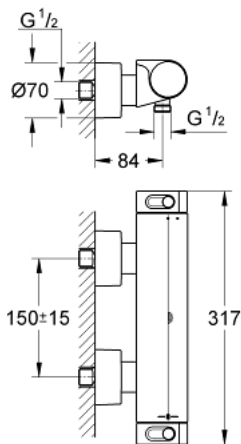

34 169 001 GROHTHERM 2000 THERMOSTAT SHOWER MIXER

PRODUCT DESCRIPTION

- Colour: chrome
- wall mounted
- 100% GROHE CoolTouch consisting of safety housing + S-unions with CoolTouch escutcheons
- GROHE LongLife finish
- GROHE Aqua Paddles, ergonomically shaped handles
- GROHE SafeStop - safety button at 38°C
- GROHE SafeStop Plus - optional temperature limiter at 43°C included
- GROHE TurboStat - compact cartridge with wax thermoelement
- integrated mixed water shut off
- volume handle with EcoButton (economy button with individually adjustable economy stop)
- ceramic headpart 1/2", 180°
- shower outlet below 1/2"
- built-in non return valves
- dirt strainers
- Protected against backflow
- covered S-unions, CoolTouch escutcheons with wall sealing
- optional upgrade: GROHE EasyReach shower tray (18 608 001)

34 169 001 GROHTHERM 2000 THERMOSTAT SHOWER MIXER

SPARE PARTS, February 2012 – now

1: Shut-off handle Aqua Paddle (Spare part-nr. 47916000)

1.1: Cap (Spare part-nr. 4788300M)

2: Ceramic headpart, 1/2" (Spare part-nr. 45346000)

2.1: O-ring $\varnothing 18.2 \times \varnothing 1.7$ (Spare part-nr. 0392400M)

3: Temperature control handle (Spare part-nr. 47917000)

3.1: Cap (Spare part-nr. 4788300M)

4: Fitting ring (Spare part-nr. 47743000)

10: GROHE TurboStat cartridge 1/2" (Spare part-nr. 47175000)*

11: Special spanner (Spare part-nr. 19377000)*

* Optional accessories