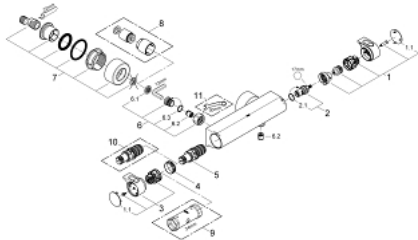

34 169 001 GROHTHERM 2000 THERMOSTAT SHOWER MIXER

PRODUCT DESCRIPTION

- Colour: chrome
- wall mounted
- 100% GROHE CoolTouch consisting of safety housing + S-unions with CoolTouch escutcheons
- GROHE LongLife finish
- GROHE Aqua Paddles, ergonomically shaped handles
- GROHE SafeStop - safety button at 38°C
- GROHE SafeStop Plus - optional temperature limiter at 43°C included
- GROHE TurboStat - compact cartridge with wax thermoelement
- integrated mixed water shut off
- volume handle with FlowControl Button (button with individually adjustable stop)
- ceramic headpart 1/2", 180°
- shower outlet below 1/2"
- built-in non return valves
- dirt strainers
- Protected against backflow
- covered S-unions, CoolTouch escutcheons with wall sealing
- optional upgrade: GROHE EasyReach shower tray (18 608 001)

34 169 001 GROHTHERM 2000 THERMOSTAT SHOWER MIXER

SPARE PARTS, February 2012 – now

- 1: Shut-off handle Aqua Paddle (Spare part-nr. 47916000)
 - 1.1: Cap (Spare part-nr. 4788300M)
 - 2: Ceramic headpart, 1/2" (Spare part-nr. 45346000)
 - 2.1: O-ring $\varnothing 18.2 \times \varnothing 1.7$ (Spare part-nr. 0392400M)
 - 3: Temperature control handle (Spare part-nr. 47917000)
 - 3.1: Cap (Spare part-nr. 4788300M)
 - 4: Fitting ring (Spare part-nr. 47743000)
 - 5: Thermostatic compact cartridge 1/2" (Spare part-nr. 47439000)
 - 6: Non-return valve (Spare part-nr. 47189000)
 - 6.1: Dirt Strainer (Spare part-nr. 0726400M)
 - 6.2: Non-return valve (Spare part-nr. 08565000)
 - 6.3: O-ring $\varnothing 17 \times \varnothing 2$ (Spare part-nr. 0305500M)
 - 7: S-union (Spare part-nr. 12693000)
 - 8: Extension set 1/2", 30 mm (Spare part-nr. 46238000)*
 - 9: Socket spanner (Spare part-nr. 19332000)*
 - 10: GROHE TurboStat cartridge 1/2" (Spare part-nr. 47175000)*
 - 11: Special spanner (Spare part-nr. 19377000)*
- * Optional accessories