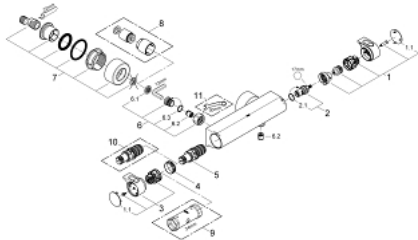

34 169 001 GROHTHERM 2000 THERMOSTAT SHOWER MIXER

PRODUCT DESCRIPTION

- Colour: chrome
- wall mounted
- 100% GROHE CoolTouch consisting of safety housing + S-unions with CoolTouch escutcheons
- GROHE LongLife finish
- GROHE Aqua Paddles, ergonomically shaped handles
- GROHE SafeStop - safety button at 38°C
- GROHE SafeStop Plus - optional temperature limiter at 43°C included
- GROHE TurboStat - compact cartridge with wax thermoelement
- integrated mixed water shut off
- volume handle with FlowControl Button (button with individually adjustable stop)
- ceramic headpart 1/2", 180°
- shower outlet below 1/2"
- built-in non return valves
- dirt strainers
- Protected against backflow
- covered S-unions, CoolTouch escutcheons with wall sealing
- optional upgrade: GROHE EasyReach shower tray (18 608 001)

34 169 001 GROHTHERM 2000 THERMOSTAT SHOWER MIXER

SPARE PARTS, February 2012 – now

1: Shut-off handle Aqua Paddle (Spare part-nr. 47916000)

1.1: Cap (Spare part-nr. 4788300M)

2: Ceramic headpart, 1/2" (Spare part-nr. 45346000)

2.1: O-ring $\varnothing 18.2 \times \varnothing 1.7$ (Spare part-nr. 0392400M)

3: Temperature control handle (Spare part-nr. 47917000)

3.1: Cap (Spare part-nr. 4788300M)

4: Fitting ring (Spare part-nr. 47743000)

10: GROHE TurboStat cartridge 1/2" (Spare part-nr. 47175000)*

11: Special spanner (Spare part-nr. 19377000)*

* Optional accessories