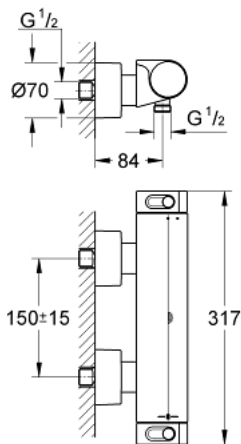

34 169 001 GROHTHERM 2000 THERMOSTAT SHOWER MIXER

PRODUCT DESCRIPTION

- Colour: chrome
- wall mounted
- 100% GROHE CoolTouch consisting of safety housing + S-unions with CoolTouch escutcheons
- GROHE LongLife finish
- GROHE Aqua Paddles, ergonomically shaped handles
- GROHE SafeStop - safety button at 38°C
- GROHE SafeStop Plus - optional temperature limiter at 43°C included
- GROHE TurboStat - compact cartridge with wax thermoelement
- integrated mixed water shut off
- volume handle with FlowControl Button (button with individually adjustable stop)
- ceramic headpart 1/2", 180°
- shower outlet below 1/2"
- built-in non return valves
- dirt strainers
- Protected against backflow
- covered S-unions, CoolTouch escutcheons with wall sealing
- optional upgrade: GROHE EasyReach shower tray (18 608 001)

34 169 001 GROHTHERM 2000 THERMOSTAT SHOWER MIXER

SPARE PARTS, February 2012 – now

- 1: Shut-off handle Aqua Paddle (Spare part-nr. 47916000)
 - 1.1: Cap (Spare part-nr. 4788300M)
 - 2: Ceramic headpart, 1/2" (Spare part-nr. 45346000)
 - 2.1: O-ring $\varnothing 18.2 \times \varnothing 1.7$ (Spare part-nr. 0392400M)
 - 3: Temperature control handle (Spare part-nr. 47917000)
 - 3.1: Cap (Spare part-nr. 4788300M)
 - 4: Fitting ring (Spare part-nr. 47743000)
 - 5: Thermostatic compact cartridge 1/2" (Spare part-nr. 47439000)
 - 6: Non-return valve (Spare part-nr. 47189000)
 - 6.1: Dirt Strainer (Spare part-nr. 0726400M)
 - 6.2: Non-return valve (Spare part-nr. 08565000)
 - 6.3: O-ring $\varnothing 17 \times \varnothing 2$ (Spare part-nr. 0305500M)
 - 7: S-union (Spare part-nr. 12693000)
 - 8: Extension set 1/2", 30 mm (Spare part-nr. 46238000)*
 - 9: Socket spanner (Spare part-nr. 19332000)*
 - 10: GROHE TurboStat cartridge 1/2" (Spare part-nr. 47175000)*
 - 11: Special spanner (Spare part-nr. 19377000)*
- * Optional accessories