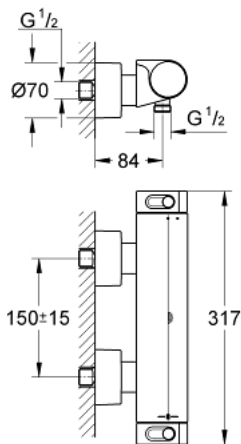

34 169 001 GROHTHERM 2000 THERMOSTAT SHOWER MIXER

PRODUCT DESCRIPTION

- Colour: chrome
- wall mounted
- 100% GROHE CoolTouch consisting of safety housing + S-unions with CoolTouch escutcheons
- GROHE LongLife finish
- GROHE Aqua Paddles, ergonomically shaped handles
- GROHE SafeStop - safety button at 38°C
- GROHE SafeStop Plus - optional temperature limiter at 43°C included
- GROHE TurboStat - compact cartridge with wax thermoelement
- integrated mixed water shut off
- volume handle with FlowControl Button (button with individually adjustable stop)
- ceramic headpart 1/2", 180°
- shower outlet below 1/2"
- built-in non return valves
- dirt strainers
- Protected against backflow
- covered S-unions, CoolTouch escutcheons with wall sealing
- optional upgrade: GROHE EasyReach shower tray (18 608 001)

34 169 001 GROHTHERM 2000 THERMOSTAT SHOWER MIXER

SPARE PARTS, February 2012 – now

1: Shut-off handle Aqua Paddle (Spare part-nr. 47916000)

1.1: Cap (Spare part-nr. 4788300M)

2: Ceramic headpart, 1/2" (Spare part-nr. 45346000)

2.1: O-ring $\varnothing 18.2 \times \varnothing 1.7$ (Spare part-nr. 0392400M)

3: Temperature control handle (Spare part-nr. 47917000)

3.1: Cap (Spare part-nr. 4788300M)

4: Fitting ring (Spare part-nr. 47743000)

10: GROHE TurboStat cartridge 1/2" (Spare part-nr. 47175000)*

11: Special spanner (Spare part-nr. 19377000)*

* Optional accessories