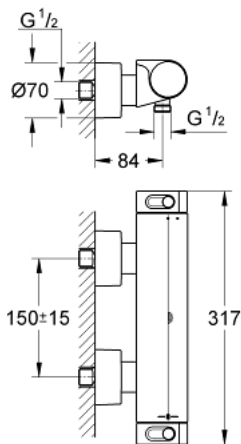

34 169 001 GROHTHERM 2000 THERMOSTATIC SHOWER MIXER 1/2"

PRODUCT DESCRIPTION

- Colour: chrome
- wall mounted
- 100% GROHE CoolTouch consisting of safety housing + S-unions with CoolTouch escutcheons
- GROHE LongLife finish
- GROHE Aqua Paddles, ergonomically shaped handles
- GROHE SafeStop safety button at 38°C
- GROHE SafeStop Plus optional temperature limiter at 43°C included
- GROHE TurboStat - compact cartridge with wax thermoelement
- integrated mixed water shut off
- volume handle with FlowControl Button (button with individually adjustable stop)
- Carbodur ceramic headpart 1/2", 180°
- shower bottom outlet 1/2"
- built-in non return valves
- dirt strainers
- protected against backflow
- covered S-unions, CoolTouch escutcheons with wall sealing
- optional upgrade: GROHE EasyReach shower tray (18 608 001)

34 169 001 GROHTHERM 2000 THERMOSTATIC SHOWER MIXER 1/2"

SPARE PARTS, 2月 2012 – now

- 1: Shut-off handle Aqua Paddle (Spare part-nr. 47916000)
- 1.1: Cover cap (Spare part-nr. 4788300M)
- 2: Ceramic headpart 1/2" (Spare part-nr. 45346000)
- 2.1: O-ring $\varnothing 18.2 \times \varnothing 1.7$ (Spare part-nr. 0392400M)
- 3: Temperature control handle (Spare part-nr. 47917000)
- 3.1: Cover cap (Spare part-nr. 4788300M)
- 4: Fitting ring (Spare part-nr. 47743000)
- 5: Thermostatic compact cartridge 1/2" (Spare part-nr. 47439000)
- 6: Non-return valve (Spare part-nr. 47189000)
- 6.1: Dirt strainer (Spare part-nr. 0726400M)
- 6.2: Non-return valve (Spare part-nr. 08565000)
- 6.3: O-ring $\varnothing 17 \times \varnothing 2$ (Spare part-nr. 0305500M)
- 7: S-union (Spare part-nr. 12693000)
- 8: Extension set, 30 mm (Spare part-nr. 46238000)*
- 9: Socket spanner (Spare part-nr. 19332000)*
- 10: GROHE TurboStat cartridge 1/2" (Spare part-nr. 47175000)*
- 11: Special spanner (Spare part-nr. 19377000)*