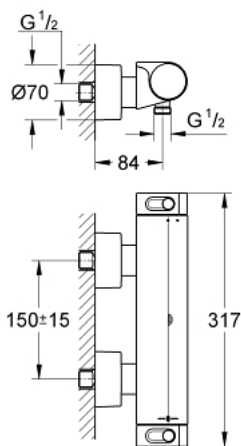

34 169 001 GROHTHERM 2000 THERMOSTATIC SHOWER MIXER 1/2"

PRODUCT DESCRIPTION

- Colour: chrome
- wall mounted
- 100% GROHE CoolTouch consisting of safety housing + S-unions with CoolTouch escutcheons
- GROHE LongLife finish
- GROHE Aqua Paddles, ergonomically shaped handles
- GROHE SafeStop safety button at 38°C
- GROHE SafeStop Plus optional temperature limiter at 43°C included
- GROHE TurboStat - compact cartridge with wax thermoelement
- integrated mixed water shut off
- volume handle with GROHE EcoButton (economy button with individually adjustable economy stop)
- Carbodur ceramic headpart 1/2", 180°
- shower bottom outlet 1/2"
- built-in non return valves
- dirt strainers
- protected against backflow
- covered S-unions, CoolTouch escutcheons with wall sealing
- optional upgrade: GROHE EasyReach shower tray (18 608 001)

34 169 001 GROHTHERM 2000 THERMOSTATIC SHOWER MIXER 1/2"

SPARE PARTS, 2月 2012 – now

- 1: Shut-off handle Aqua Paddle (Spare part-nr. 47916000)
- 1.1: Cover cap (Spare part-nr. 4788300M)
- 2: Ceramic headpart 1/2" (Spare part-nr. 45346000)
- 2.1: O-ring $\varnothing 18.2 \times \varnothing 1.7$ (Spare part-nr. 0392400M)
- 3: Temperature control handle (Spare part-nr. 47917000)
- 3.1: Cover cap (Spare part-nr. 4788300M)
- 4: Fitting ring (Spare part-nr. 47743000)
- 5: Thermostatic compact cartridge 1/2" (Spare part-nr. 47439000)
- 6: Non-return valve (Spare part-nr. 47189000)
- 6.1: Dirt strainer (Spare part-nr. 0726400M)
- 6.2: Non-return valve (Spare part-nr. 08565000)
- 6.3: O-ring $\varnothing 17 \times \varnothing 2$ (Spare part-nr. 0305500M)
- 7: S-union (Spare part-nr. 12693000)
- 8: Extension set, 30 mm (Spare part-nr. 46238000)*
- 9: Socket spanner (Spare part-nr. 19332000)*
- 10: GROHE TurboStat cartridge 1/2" (Spare part-nr. 47175000)*
- 11: Special spanner (Spare part-nr. 19377000)*