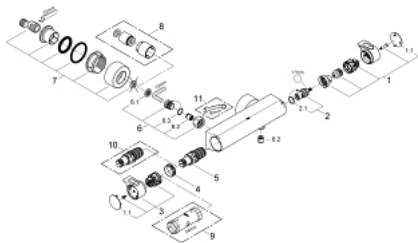

34 169 001 GROHTHERM 2000 THERMOSTATIC SHOWER MIXER 1/2"

PRODUCT DESCRIPTION

- Colour: chrome
- wall mounted
- 100% GROHE CoolTouch consisting of safety housing + S-unions with CoolTouch escutcheons
- GROHE LongLife finish
- GROHE Aqua Paddles, ergonomically shaped handles
- GROHE SafeStop safety button at 38°C
- GROHE SafeStop Plus optional temperature limiter at 43°C included
- GROHE TurboStat - compact cartridge with wax thermoelement
- integrated mixed water shut off
- volume handle with FlowControl Button (button with individually adjustable stop)
- Carbodur ceramic headpart 1/2", 180°
- shower bottom outlet 1/2"
- built-in non return valves
- dirt strainers
- protected against backflow
- covered S-unions, CoolTouch escutcheons with wall sealing
- optional upgrade: GROHE EasyReach shower tray (18 608 001)

34 169 001 GROHTHERM 2000 THERMOSTATIC SHOWER MIXER 1/2"

SPARE PARTS, 2月 2012 – now

- 1: Shut-off handle Aqua Paddle (Spare part-nr. 47916000)
- 1.1: Cover cap (Spare part-nr. 4788300M)
- 2: Ceramic headpart 1/2" (Spare part-nr. 45346000)
- 2.1: O-ring $\varnothing 18.2 \times \varnothing 1.7$ (Spare part-nr. 0392400M)
- 3: Temperature control handle (Spare part-nr. 47917000)
- 3.1: Cover cap (Spare part-nr. 4788300M)
- 4: Fitting ring (Spare part-nr. 47743000)
- 5: Thermostatic compact cartridge 1/2" (Spare part-nr. 47439000)
- 6: Non-return valve (Spare part-nr. 47189000)
- 6.1: Dirt strainer (Spare part-nr. 0726400M)
- 6.2: Non-return valve (Spare part-nr. 08565000)
- 6.3: O-ring $\varnothing 17 \times \varnothing 2$ (Spare part-nr. 0305500M)
- 7: S-union (Spare part-nr. 12693000)
- 8: Extension set, 30 mm (Spare part-nr. 46238000)*
- 9: Socket spanner (Spare part-nr. 19332000)*
- 10: GROHE TurboStat cartridge 1/2" (Spare part-nr. 47175000)*
- 11: Special spanner (Spare part-nr. 19377000)*