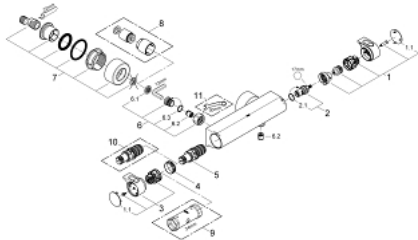

34 169 001 GROHTHERM 2000 THERMOSTATIC SHOWER MIXER 1/2"

PRODUCT DESCRIPTION

- Colour: chrome
- wall mounted
- 100% GROHE CoolTouch consisting of safety housing + S-unions with CoolTouch escutcheons
- GROHE LongLife finish
- GROHE Aqua Paddles, ergonomically shaped handles
- GROHE SafeStop safety button at 38°C
- GROHE SafeStop Plus optional temperature limiter at 43°C included
- GROHE TurboStat - compact cartridge with wax thermoelement
- integrated mixed water shut off
- volume handle with FlowControl Button (button with individually adjustable stop)
- Carbodur ceramic headpart 1/2", 180°
- shower bottom outlet 1/2"
- built-in non return valves
- dirt strainers
- protected against backflow
- covered S-unions, CoolTouch escutcheons with wall sealing
- optional upgrade: GROHE EasyReach shower tray (18 608 001)

34 169 001 GROHTHERM 2000 THERMOSTATIC SHOWER MIXER 1/2"

SPARE PARTS, 2月 2012 – now

- 1: Shut-off handle Aqua Paddle (Spare part-nr. 47916000)
- 1.1: Cover cap (Spare part-nr. 4788300M)
- 2: Ceramic headpart 1/2" (Spare part-nr. 45346000)
- 2.1: O-ring $\varnothing 18.2 \times \varnothing 1.7$ (Spare part-nr. 0392400M)
- 3: Temperature control handle (Spare part-nr. 47917000)
- 3.1: Cover cap (Spare part-nr. 4788300M)
- 4: Fitting ring (Spare part-nr. 47743000)
- 5: Thermostatic compact cartridge 1/2" (Spare part-nr. 47439000)
- 6: Non-return valve (Spare part-nr. 47189000)
- 6.1: Dirt strainer (Spare part-nr. 0726400M)
- 6.2: Non-return valve (Spare part-nr. 08565000)
- 6.3: O-ring $\varnothing 17 \times \varnothing 2$ (Spare part-nr. 0305500M)
- 7: S-union (Spare part-nr. 12693000)
- 8: Extension set, 30 mm (Spare part-nr. 46238000)*
- 9: Socket spanner (Spare part-nr. 19332000)*
- 10: GROHE TurboStat cartridge 1/2" (Spare part-nr. 47175000)*
- 11: Special spanner (Spare part-nr. 19377000)*