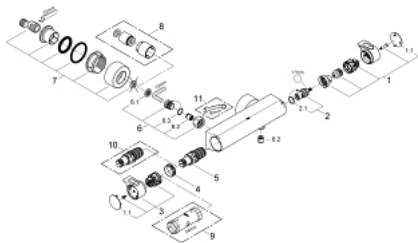

34 169 001 GROHTHERM 2000 THERMOSTATIC SHOWER MIXER 1/2"

PRODUCT DESCRIPTION

- Colour: chrome
- wall mounted
- 100% GROHE CoolTouch consisting of safety housing + S-unions with CoolTouch escutcheons
- GROHE LongLife finish
- GROHE Aqua Paddles, ergonomically shaped handles
- GROHE SafeStop safety button at 38°C
- GROHE SafeStop Plus optional temperature limiter at 43°C included
- GROHE TurboStat - compact cartridge with wax thermoelement
- integrated mixed water shut off
- volume handle with GROHE EcoButton (economy button with individually adjustable economy stop)
- Carbodur ceramic headpart 1/2", 180°
- shower bottom outlet 1/2"
- built-in non return valves
- dirt strainers
- protected against backflow
- covered S-unions, CoolTouch escutcheons with wall sealing
- optional upgrade: GROHE EasyReach shower tray (18 608 001)

34 169 001 GROHTHERM 2000 THERMOSTATIC SHOWER MIXER 1/2"

SPARE PARTS, 2月 2012 – now

- 1: Shut-off handle Aqua Paddle (Spare part-nr. 47916000)
- 1.1: Cover cap (Spare part-nr. 4788300M)
- 2: Ceramic headpart 1/2" (Spare part-nr. 45346000)
- 2.1: O-ring $\varnothing 18.2 \times \varnothing 1.7$ (Spare part-nr. 0392400M)
- 3: Temperature control handle (Spare part-nr. 47917000)
- 3.1: Cover cap (Spare part-nr. 4788300M)
- 4: Fitting ring (Spare part-nr. 47743000)
- 5: Thermostatic compact cartridge 1/2" (Spare part-nr. 47439000)
- 6: Non-return valve (Spare part-nr. 47189000)
- 6.1: Dirt strainer (Spare part-nr. 0726400M)
- 6.2: Non-return valve (Spare part-nr. 08565000)
- 6.3: O-ring $\varnothing 17 \times \varnothing 2$ (Spare part-nr. 0305500M)
- 7: S-union (Spare part-nr. 12693000)
- 8: Extension set, 30 mm (Spare part-nr. 46238000)*
- 9: Socket spanner (Spare part-nr. 19332000)*
- 10: GROHE TurboStat cartridge 1/2" (Spare part-nr. 47175000)*
- 11: Special spanner (Spare part-nr. 19377000)*