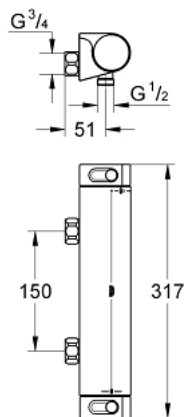

### PRODUCT DESCRIPTION

- Colour: chrome
- wall mounted
- GROHE CoolTouch safety housing
- GROHE LongLife finish
- GROHE Aqua Paddles, ergonomically shaped handles
- GROHE SafeStop - safety button at 38°C
- GROHE SafeStop Plus - optional temperature limiter at 43°C included
- GROHE TurboStat - compact cartridge with wax thermoelement
- integrated mixed water shut off
- volume handle with FlowControl Button (button with individually adjustable stop)
- ceramic headpart 1/2", 180°
- shower outlet below 1/2"
- built-in non return valves
- dirt strainers
- Protected against backflow
- without connection unions
- chrome plated union nuts

### SPARE PARTS, February 2012 – now

1: Shut-off handle Aqua Paddle (Spare part-nr. 47916000)

1.1: Cap (Spare part-nr. 4788300M)

2: Ceramic headpart, 1/2" (Spare part-nr. 45346000)

2.1: O-ring  $\varnothing 18.2 \times \varnothing 1.7$  (Spare part-nr. 0392400M)

3: Temperature control handle (Spare part-nr. 47917000)

3.1: Cap (Spare part-nr. 4788300M)

4: Fitting ring (Spare part-nr. 47743000)

5: Thermostatic compact cartridge 1/2" (Spare part-nr. 47439000)

6: Non-return valve (Spare part-nr. 47189000)