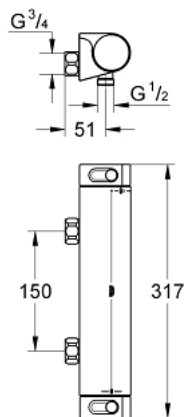

34 170 001 GROHTHERM 2000 THERMOSTAT SHOWER MIXER

PRODUCT DESCRIPTION

- Colour: chrome
- wall mounted
- GROHE CoolTouch safety housing
- GROHE LongLife finish
- GROHE Aqua Paddles, ergonomically shaped handles
- GROHE SafeStop - safety button at 38°C
- GROHE SafeStop Plus - optional temperature limiter at 43°C included
- GROHE TurboStat - compact cartridge with wax thermoelement
- integrated mixed water shut off
- volume handle with EcoButton (economy button with individually adjustable economy stop)
- ceramic headpart 1/2", 180°
- shower outlet below 1/2"
- built-in non return valves
- dirt strainers
- Protected against backflow
- without connection unions
- chrome plated union nuts
- GROHE EcoJoy - less water, perfect flow

34 170 001 GROHTHERM 2000 THERMOSTAT SHOWER MIXER

SPARE PARTS, February 2012 – now

1: Shut-off handle Aqua Paddle (Spare part-nr. 47916000)

1.1: Cap (Spare part-nr. 4788300M)

2: Ceramic headpart, 1/2" (Spare part-nr. 45346000)

2.1: O-ring $\varnothing 18.2 \times \varnothing 1.7$ (Spare part-nr. 0392400M)

3: Temperature control handle (Spare part-nr. 47917000)

3.1: Cap (Spare part-nr. 4788300M)

4: Fitting ring (Spare part-nr. 47743000)

6.3: O-ring $\varnothing 17 \times \varnothing 2$ (Spare part-nr. 0305500M)

7: Socket spanner (Spare part-nr. 19332000)*

8: GROHE TurboStat cartridge 1/2" (Spare part-nr. 47175000)*

* Optional accessories