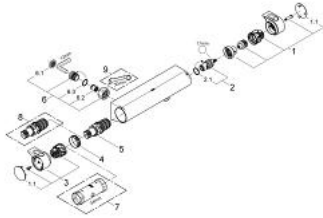

34 170 001 GROHTHERM 2000 THERMOSTAT SHOWER MIXER

PRODUCT DESCRIPTION

- Colour: chrome
- wall mounted
- GROHE CoolTouch safety housing
- GROHE LongLife finish
- GROHE Aqua Paddles, ergonomically shaped handles
- GROHE SafeStop - safety button at 38°C
- GROHE SafeStop Plus - optional temperature limiter at 43°C included
- GROHE TurboStat - compact cartridge with wax thermoelement
- integrated mixed water shut off
- volume handle with EcoButton (economy button with individually adjustable economy stop)
- ceramic headpart 1/2", 180°
- shower outlet below 1/2"
- built-in non return valves
- dirt strainers
- Protected against backflow
- without connection unions
- chrome plated union nuts
- GROHE EcoJoy - less water, perfect flow

34 170 001 GROHTHERM 2000 THERMOSTAT SHOWER MIXER

SPARE PARTS, February 2012 – now

1: Shut-off handle Aqua Paddle (Spare part-nr. 47916000)

1.1: Cap (Spare part-nr. 4788300M)

2: Ceramic headpart, 1/2" (Spare part-nr. 45346000)

2.1: O-ring $\varnothing 18.2 \times \varnothing 1.7$ (Spare part-nr. 0392400M)

3: Temperature control handle (Spare part-nr. 47917000)

3.1: Cap (Spare part-nr. 4788300M)

4: Fitting ring (Spare part-nr. 47743000)

6.3: O-ring $\varnothing 17 \times \varnothing 2$ (Spare part-nr. 0305500M)

7: Socket spanner (Spare part-nr. 19332000)*

8: GROHE TurboStat cartridge 1/2" (Spare part-nr. 47175000)*

* Optional accessories