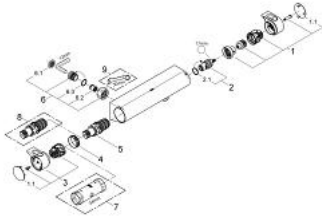

### PRODUCT DESCRIPTION

- Colour: chrome
- wall mounted
- GROHE CoolTouch safety housing
- GROHE LongLife finish
- GROHE Aqua Paddles, ergonomically shaped handles
- GROHE SafeStop - safety button at 38°C
- GROHE SafeStop Plus - optional temperature limiter at 43°C included
- GROHE TurboStat - compact cartridge with wax thermoelement
- integrated mixed water shut off
- volume handle with FlowControl Button (button with individually adjustable stop)
- ceramic headpart 1/2", 180°
- shower outlet below 1/2"
- built-in non return valves
- dirt strainers
- Protected against backflow
- without connection unions
- chrome plated union nuts

### SPARE PARTS, February 2012 – now

1: Shut-off handle Aqua Paddle (Spare part-nr. 47916000)

1.1: Cap (Spare part-nr. 4788300M)

2: Ceramic headpart, 1/2" (Spare part-nr. 45346000)

2.1: O-ring  $\varnothing 18.2 \times \varnothing 1.7$  (Spare part-nr. 0392400M)

3: Temperature control handle (Spare part-nr. 47917000)

3.1: Cap (Spare part-nr. 4788300M)

4: Fitting ring (Spare part-nr. 47743000)

5: Thermostatic compact cartridge 1/2" (Spare part-nr. 47439000)

6: Non-return valve (Spare part-nr. 47189000)