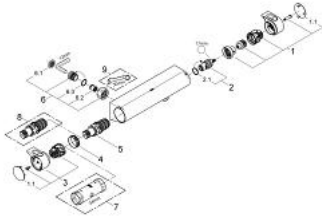

34 170 001 GROHTHERM 2000 THERMOSTATIC SHOWER MIXER 1/2"

PRODUCT DESCRIPTION

- Colour: chrome
- wall mounted
- GROHE CoolTouch safety housing
- GROHE LongLife finish
- GROHE Aqua Paddles, ergonomically shaped handles
- GROHE SafeStop safety button at 38°C
- GROHE SafeStop Plus optional temperature limiter at 43°C included
- GROHE TurboStat - compact cartridge with wax thermoelement
- integrated mixed water shut off
- volume handle with FlowControl Button (button with individually adjustable stop)
- Carbodur ceramic headpart 1/2", 180°
- shower bottom outlet 1/2"
- built-in non return valves
- dirt strainers
- protected against backflow
- without connection unions
- chrome plated union nuts

34 170 001 GROHTHERM 2000 THERMOSTATIC SHOWER MIXER 1/2"

SPARE PARTS, 2月 2012 – now

- 1: Shut-off handle Aqua Paddle (Spare part-nr. 47916000)
- 1.1: Cover cap (Spare part-nr. 4788300M)
- 2: Ceramic headpart 1/2" (Spare part-nr. 45346000)
- 2.1: O-ring $\varnothing 18.2 \times \varnothing 1.7$ (Spare part-nr. 0392400M)
- 3: Temperature control handle (Spare part-nr. 47917000)
- 3.1: Cover cap (Spare part-nr. 4788300M)
- 4: Fitting ring (Spare part-nr. 47743000)
- 5: Thermostatic compact cartridge 1/2" (Spare part-nr. 47439000)
- 6: Non-return valve (Spare part-nr. 47189000)
- 6.1: Dirt strainer (Spare part-nr. 0726400M)
- 6.2: Non-return valve (Spare part-nr. 08565000)
- 6.3: O-ring $\varnothing 17 \times \varnothing 2$ (Spare part-nr. 0305500M)
- 7: Socket spanner (Spare part-nr. 19332000)*
- 8: GROHE TurboStat cartridge 1/2" (Spare part-nr. 47175000)*