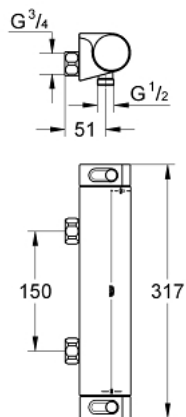

34 170 001 GROHTHERM 2000 THERMOSTATIC SHOWER MIXER 1/2"

PRODUCT DESCRIPTION

- Colour: chrome
- wall mounted
- GROHE CoolTouch safety housing
- GROHE LongLife finish
- GROHE Aqua Paddles, ergonomically shaped handles
- GROHE SafeStop safety button at 38°C
- GROHE SafeStop Plus optional temperature limiter at 43°C included
- GROHE TurboStat - compact cartridge with wax thermoelement
- integrated mixed water shut off
- volume handle with FlowControl Button (button with individually adjustable stop)
- Carbodur ceramic headpart 1/2", 180°
- shower bottom outlet 1/2"
- built-in non return valves
- dirt strainers
- protected against backflow
- without connection unions
- chrome plated union nuts

34 170 001 GROHTHERM 2000 THERMOSTATIC SHOWER MIXER 1/2"

SPARE PARTS, 2月 2012 – now

- 1: Shut-off handle Aqua Paddle (Spare part-nr. 47916000)
- 1.1: Cover cap (Spare part-nr. 4788300M)
- 2: Ceramic headpart 1/2" (Spare part-nr. 45346000)
- 2.1: O-ring $\varnothing 18.2 \times \varnothing 1.7$ (Spare part-nr. 0392400M)
- 3: Temperature control handle (Spare part-nr. 47917000)
- 3.1: Cover cap (Spare part-nr. 4788300M)
- 4: Fitting ring (Spare part-nr. 47743000)
- 5: Thermostatic compact cartridge 1/2" (Spare part-nr. 47439000)
- 6: Non-return valve (Spare part-nr. 47189000)
- 6.1: Dirt strainer (Spare part-nr. 0726400M)
- 6.2: Non-return valve (Spare part-nr. 08565000)
- 6.3: O-ring $\varnothing 17 \times \varnothing 2$ (Spare part-nr. 0305500M)
- 7: Socket spanner (Spare part-nr. 19332000)*
- 8: GROHE TurboStat cartridge 1/2" (Spare part-nr. 47175000)*