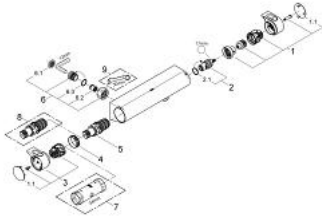

34 170 001 GROHTHERM 2000 THERMOSTATIC SHOWER MIXER 1/2"

PRODUCT DESCRIPTION

- Colour: chrome
- wall mounted
- GROHE CoolTouch safety housing
- GROHE LongLife finish
- GROHE Aqua Paddles, ergonomically shaped handles
- GROHE SafeStop safety button at 38°C
- GROHE SafeStop Plus optional temperature limiter at 43°C included
- GROHE TurboStat - compact cartridge with wax thermoelement
- integrated mixed water shut off
- volume handle with GROHE EcoButton (economy button with individually adjustable economy stop)
- Carbodur ceramic headpart 1/2", 180°
- shower bottom outlet 1/2"
- built-in non return valves
- dirt strainers
- protected against backflow
- without connection unions
- chrome plated union nuts

34 170 001 GROHTHERM 2000 THERMOSTATIC SHOWER MIXER 1/2"

SPARE PARTS, 2月 2012 – now

- 1: Shut-off handle Aqua Paddle (Spare part-nr. 47916000)
- 1.1: Cover cap (Spare part-nr. 4788300M)
- 2: Ceramic headpart 1/2" (Spare part-nr. 45346000)
- 2.1: O-ring $\varnothing 18.2 \times \varnothing 1.7$ (Spare part-nr. 0392400M)
- 3: Temperature control handle (Spare part-nr. 47917000)
- 3.1: Cover cap (Spare part-nr. 4788300M)
- 4: Fitting ring (Spare part-nr. 47743000)
- 5: Thermostatic compact cartridge 1/2" (Spare part-nr. 47439000)
- 6: Non-return valve (Spare part-nr. 47189000)
- 6.1: Dirt strainer (Spare part-nr. 0726400M)
- 6.2: Non-return valve (Spare part-nr. 08565000)
- 6.3: O-ring $\varnothing 17 \times \varnothing 2$ (Spare part-nr. 0305500M)
- 7: Socket spanner (Spare part-nr. 19332000)*
- 8: GROHE TurboStat cartridge 1/2" (Spare part-nr. 47175000)*