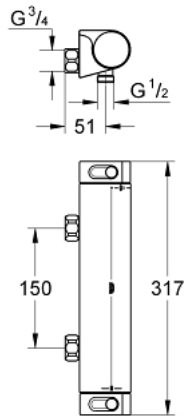

34 170 001 GROHTHERM 2000 THERMOSTATIC SHOWER MIXER 1/2"

PRODUCT DESCRIPTION

- Colour: chrome
- wall mounted
- GROHE CoolTouch safety housing
- GROHE LongLife finish
- GROHE Aqua Paddles, ergonomically shaped handles
- GROHE SafeStop safety button at 38°C
- GROHE SafeStop Plus optional temperature limiter at 43°C included
- GROHE TurboStat - compact cartridge with wax thermoelement
- integrated mixed water shut off
- volume handle with GROHE EcoButton (economy button with individually adjustable economy stop)
- Carbodur ceramic headpart 1/2", 180°
- shower bottom outlet 1/2"
- built-in non return valves
- dirt strainers
- protected against backflow
- without connection unions
- chrome plated union nuts

34 170 001 GROHTHERM 2000 THERMOSTATIC SHOWER MIXER 1/2"

SPARE PARTS, 2月 2012 – now

- 1: Shut-off handle Aqua Paddle (Spare part-nr. 47916000)
- 1.1: Cover cap (Spare part-nr. 4788300M)
- 2: Ceramic headpart 1/2" (Spare part-nr. 45346000)
- 2.1: O-ring $\varnothing 18.2 \times \varnothing 1.7$ (Spare part-nr. 0392400M)
- 3: Temperature control handle (Spare part-nr. 47917000)
- 3.1: Cover cap (Spare part-nr. 4788300M)
- 4: Fitting ring (Spare part-nr. 47743000)
- 5: Thermostatic compact cartridge 1/2" (Spare part-nr. 47439000)
- 6: Non-return valve (Spare part-nr. 47189000)
- 6.1: Dirt strainer (Spare part-nr. 0726400M)
- 6.2: Non-return valve (Spare part-nr. 08565000)
- 6.3: O-ring $\varnothing 17 \times \varnothing 2$ (Spare part-nr. 0305500M)
- 7: Socket spanner (Spare part-nr. 19332000)*
- 8: GROHE TurboStat cartridge 1/2" (Spare part-nr. 47175000)*