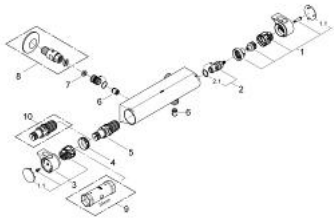

34 172 001 GROHTHERM 2000 THERMOSTAT SHOWER MIXER

PRODUCT DESCRIPTION

- Colour: chrome
- wall mounted
- GROHE CoolTouch safety housing
- GROHE LongLife finish
- GROHE Aqua Paddles, ergonomically shaped handles
- GROHE SafeStop - safety button at 38°C
- GROHE SafeStop Plus - optional temperature limiter at 43°C included
- GROHE TurboStat - compact cartridge with wax thermoelement
- integrated mixed water shut off
- volume handle with FlowControl Button (button with individually adjustable stop)
- ceramic headpart 1/2", 180°
- shower outlet below 1/2"
- built-in non return valves
- dirt strainers
- Protected against backflow
- without straight unions
- centre distance 153 mm
- GROHE EcoJoy - less water, perfect flow

34 172 001 GROHTHERM 2000 THERMOSTAT SHOWER MIXER

SPARE PARTS, March 2013 – now

1: Shut-off handle Aqua Paddle (Spare part-nr. 47916000)

1.1: Cap (Spare part-nr. 4788300M)

2: Ceramic headpart, 1/2" (Spare part-nr. 45346000)

2.1: O-ring $\varnothing 18.2 \times \varnothing 1.7$ (Spare part-nr. 0392400M)

3: Temperature control handle (Spare part-nr. 47917000)

3.1: Cap (Spare part-nr. 4788300M)

4: Fitting ring (Spare part-nr. 47743000)

5: Thermostatic compact cartridge 1/2" (Spare part-nr. 47439000)

6: Non-return valve (Spare part-nr. 08565000)

7: Dirt strainer (Spare part-nr. 47135000)

8: Straight union, lockable (Spare part-nr. 12064000)*