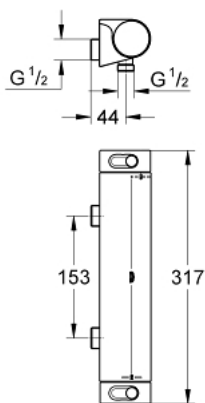

34 172 001 GROHTHERM 2000 THERMOSTAT SHOWER MIXER

PRODUCT DESCRIPTION

- Colour: chrome
- wall mounted
- GROHE CoolTouch safety housing
- GROHE LongLife finish
- GROHE Aqua Paddles, ergonomically shaped handles
- GROHE SafeStop - safety button at 38°C
- GROHE SafeStop Plus - optional temperature limiter at 43°C included
- GROHE TurboStat - compact cartridge with wax thermoelement
- integrated mixed water shut off
- volume handle with FlowControl Button (button with individually adjustable stop)
- ceramic headpart 1/2", 180°
- shower outlet below 1/2"
- built-in non return valves
- dirt strainers
- Protected against backflow
- without straight unions
- centre distance 153 mm
- GROHE EcoJoy - less water, perfect flow

34 172 001 GROHTHERM 2000 THERMOSTAT SHOWER MIXER

SPARE PARTS, March 2013 – now

1: Shut-off handle Aqua Paddle (Spare part-nr. 47916000)

1.1: Cap (Spare part-nr. 4788300M)

2: Ceramic headpart, 1/2" (Spare part-nr. 45346000)

2.1: O-ring $\varnothing 18.2 \times \varnothing 1.7$ (Spare part-nr. 0392400M)

3: Temperature control handle (Spare part-nr. 47917000)

3.1: Cap (Spare part-nr. 4788300M)

4: Fitting ring (Spare part-nr. 47743000)

9: Socket spanner (Spare part-nr. 19332000)*

10: GROHE TurboStat cartridge 1/2" (Spare part-nr. 47175000)*

* Optional accessories