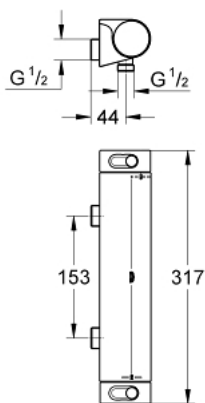

34 172 001 GROHTHERM 2000 THERMOSTAT SHOWER MIXER

PRODUCT DESCRIPTION

- Colour: chrome
- wall mounted
- GROHE CoolTouch safety housing
- GROHE LongLife finish
- GROHE Aqua Paddles, ergonomically shaped handles
- GROHE SafeStop - safety button at 38°C
- GROHE SafeStop Plus - optional temperature limiter at 43°C included
- GROHE TurboStat - compact cartridge with wax thermoelement
- integrated mixed water shut off
- volume handle with FlowControl Button (button with individually adjustable stop)
- ceramic headpart 1/2", 180°
- shower outlet below 1/2"
- built-in non return valves
- dirt strainers
- Protected against backflow
- without straight unions
- centre distance 153 mm
- GROHE EcoJoy - less water, perfect flow