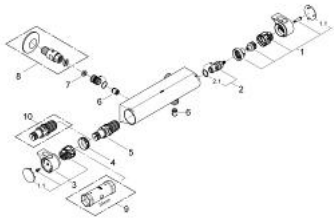

### PRODUCT DESCRIPTION

- Colour: chrome
- wall mounted
- GROHE CoolTouch safety housing
- GROHE LongLife finish
- GROHE Aqua Paddles, ergonomically shaped handles
- GROHE SafeStop - safety button at 38°C
- GROHE SafeStop Plus - optional temperature limiter at 43°C included
- GROHE TurboStat - compact cartridge with wax thermoelement
- integrated mixed water shut off
- volume handle with EcoButton (economy button with individually adjustable economy stop)
- ceramic headpart 1/2", 180°
- shower outlet below 1/2"
- built-in non return valves
- dirt strainers
- Protected against backflow
- without straight unions
- centre distance 153 mm
- GROHE EcoJoy - less water, perfect flow

### SPARE PARTS, March 2013 – now

1: Shut-off handle Aqua Paddle (Spare part-nr. 47916000)

1.1: Cap (Spare part-nr. 4788300M)

2: Ceramic headpart, 1/2" (Spare part-nr. 45346000)

2.1: O-ring  $\varnothing 18.2 \times \varnothing 1.7$  (Spare part-nr. 0392400M)

3: Temperature control handle (Spare part-nr. 47917000)

3.1: Cap (Spare part-nr. 4788300M)

4: Fitting ring (Spare part-nr. 47743000)

5: Thermostatic compact cartridge 1/2" (Spare part-nr. 47439000)

6: Non-return valve (Spare part-nr. 08565000)