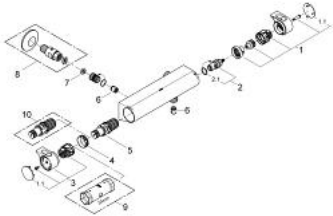

34 172 001 GROHTHERM 2000 THERMOSTATIC SHOWER MIXER 1/2"

PRODUCT DESCRIPTION

- Colour: chrome
- wall mounted
- GROHE CoolTouch safety housing
- GROHE LongLife finish
- GROHE Aqua Paddles, ergonomically shaped handles
- GROHE SafeStop safety button at 38°C
- GROHE SafeStop Plus optional temperature limiter at 43°C included
- GROHE TurboStat - compact cartridge with wax thermoelement
- integrated mixed water shut off
- volume handle with FlowControl Button (button with individually adjustable stop)
- Carbodur ceramic headpart 1/2", 180°
- shower bottom outlet 1/2"
- built-in non return valves
- dirt strainers
- protected against backflow
- without straight unions
- centre distance 153 mm
- GROHE EcoJoy - Less water, perfect flow

34 172 001 GROHTHERM 2000 THERMOSTATIC SHOWER MIXER 1/2"

SPARE PARTS, 3月 2013 – now

- 1: Shut-off handle Aqua Paddle (Spare part-nr. 47916000)
- 1.1: Cover cap (Spare part-nr. 4788300M)
- 2: Ceramic headpart 1/2" (Spare part-nr. 45346000)
- 2.1: O-ring Ø 18.2 x Ø 1.7 (Spare part-nr. 0392400M)
- 3: Temperature control handle (Spare part-nr. 47917000)
- 3.1: Cover cap (Spare part-nr. 4788300M)
- 4: Fitting ring (Spare part-nr. 47743000)
- 5: Thermostatic compact cartridge 1/2" (Spare part-nr. 47439000)
- 6: Non-return valve (Spare part-nr. 08565000)
- 7: Dirt strainer (Spare part-nr. 47135000)
- 8: Straight union, lockable (Spare part-nr. 12064000)*
- 9: Socket spanner (Spare part-nr. 19332000)*
- 10: GROHE TurboStat cartridge 1/2" (Spare part-nr. 47175000)*