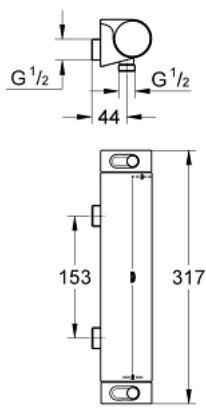

34 172 001 GROHTHERM 2000 THERMOSTATIC SHOWER MIXER 1/2"

PRODUCT DESCRIPTION

- Colour: chrome
- wall mounted
- GROHE CoolTouch safety housing
- GROHE LongLife finish
- GROHE Aqua Paddles, ergonomically shaped handles
- GROHE SafeStop safety button at 38°C
- GROHE SafeStop Plus optional temperature limiter at 43°C included
- GROHE TurboStat - compact cartridge with wax thermoelement
- integrated mixed water shut off
- volume handle with FlowControl Button (button with individually adjustable stop)
- Carbodur ceramic headpart 1/2", 180°
- shower bottom outlet 1/2"
- built-in non return valves
- dirt strainers
- protected against backflow
- without straight unions
- centre distance 153 mm
- GROHE EcoJoy - Less water, perfect flow

34 172 001 GROHTHERM 2000 THERMOSTATIC SHOWER MIXER 1/2"

SPARE PARTS, 3月 2013 – now

- 1: Shut-off handle Aqua Paddle (Spare part-nr. 47916000)
- 1.1: Cover cap (Spare part-nr. 4788300M)
- 2: Ceramic headpart 1/2" (Spare part-nr. 45346000)
- 2.1: O-ring Ø 18.2 x Ø 1.7 (Spare part-nr. 0392400M)
- 3: Temperature control handle (Spare part-nr. 47917000)
- 3.1: Cover cap (Spare part-nr. 4788300M)
- 4: Fitting ring (Spare part-nr. 47743000)
- 5: Thermostatic compact cartridge 1/2" (Spare part-nr. 47439000)
- 6: Non-return valve (Spare part-nr. 08565000)
- 7: Dirt strainer (Spare part-nr. 47135000)
- 8: Straight union, lockable (Spare part-nr. 12064000)*
- 9: Socket spanner (Spare part-nr. 19332000)*
- 10: GROHE TurboStat cartridge 1/2" (Spare part-nr. 47175000)*