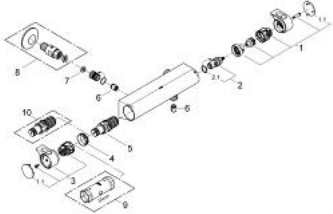

34 172 001 GROHTHERM 2000 THERMOSTATIC SHOWER MIXER 1/2"

PRODUCT DESCRIPTION

- Colour: chrome
- wall mounted
- GROHE CoolTouch safety housing
- GROHE LongLife finish
- GROHE Aqua Paddles, ergonomically shaped handles
- GROHE SafeStop safety button at 38°C
- GROHE SafeStop Plus optional temperature limiter at 43°C included
- GROHE TurboStat - compact cartridge with wax thermoelement
- integrated mixed water shut off
- volume handle with GROHE EcoButton (economy button with individually adjustable economy stop)
- Carbodur ceramic headpart 1/2", 180°
- shower bottom outlet 1/2"
- built-in non return valves
- dirt strainers
- protected against backflow
- without straight unions
- centre distance 153 mm
- GROHE EcoJoy - Less water, perfect flow

34 172 001 GROHTHERM 2000 THERMOSTATIC SHOWER MIXER 1/2"

SPARE PARTS, 3月 2013 – now

- 1: Shut-off handle Aqua Paddle (Spare part-nr. 47916000)
- 1.1: Cover cap (Spare part-nr. 4788300M)
- 2: Ceramic headpart 1/2" (Spare part-nr. 45346000)
- 2.1: O-ring Ø 18.2 x Ø 1.7 (Spare part-nr. 0392400M)
- 3: Temperature control handle (Spare part-nr. 47917000)
- 3.1: Cover cap (Spare part-nr. 4788300M)
- 4: Fitting ring (Spare part-nr. 47743000)
- 5: Thermostatic compact cartridge 1/2" (Spare part-nr. 47439000)
- 6: Non-return valve (Spare part-nr. 08565000)
- 7: Dirt strainer (Spare part-nr. 47135000)
- 8: Straight union, lockable (Spare part-nr. 12064000)*
- 9: Socket spanner (Spare part-nr. 19332000)*
- 10: GROHE TurboStat cartridge 1/2" (Spare part-nr. 47175000)*