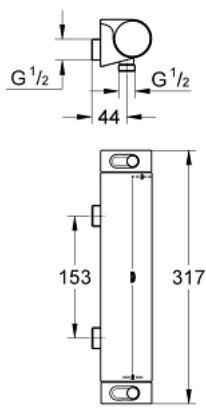

34 172 001 GROHTHERM 2000 THERMOSTATIC SHOWER MIXER 1/2"

PRODUCT DESCRIPTION

- Colour: chrome
- wall mounted
- GROHE CoolTouch safety housing
- GROHE LongLife finish
- GROHE Aqua Paddles, ergonomically shaped handles
- GROHE SafeStop safety button at 38°C
- GROHE SafeStop Plus optional temperature limiter at 43°C included
- GROHE TurboStat - compact cartridge with wax thermoelement
- integrated mixed water shut off
- volume handle with GROHE EcoButton (economy button with individually adjustable economy stop)
- Carbodur ceramic headpart 1/2", 180°
- shower bottom outlet 1/2"
- built-in non return valves
- dirt strainers
- protected against backflow
- without straight unions
- centre distance 153 mm
- GROHE EcoJoy - Less water, perfect flow

34 172 001 GROHTHERM 2000 THERMOSTATIC SHOWER MIXER 1/2"

SPARE PARTS, 3月 2013 – now

- 1: Shut-off handle Aqua Paddle (Spare part-nr. 47916000)
- 1.1: Cover cap (Spare part-nr. 4788300M)
- 2: Ceramic headpart 1/2" (Spare part-nr. 45346000)
- 2.1: O-ring Ø 18.2 x Ø 1.7 (Spare part-nr. 0392400M)
- 3: Temperature control handle (Spare part-nr. 47917000)
- 3.1: Cover cap (Spare part-nr. 4788300M)
- 4: Fitting ring (Spare part-nr. 47743000)
- 5: Thermostatic compact cartridge 1/2" (Spare part-nr. 47439000)
- 6: Non-return valve (Spare part-nr. 08565000)
- 7: Dirt strainer (Spare part-nr. 47135000)
- 8: Straight union, lockable (Spare part-nr. 12064000)*
- 9: Socket spanner (Spare part-nr. 19332000)*
- 10: GROHE TurboStat cartridge 1/2" (Spare part-nr. 47175000)*