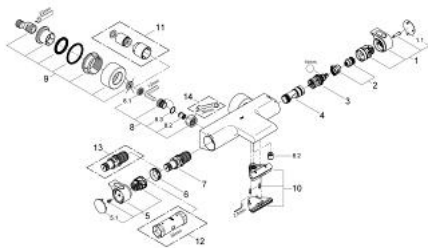

34 174 001 GROHTHERM 2000 THERMOSTATIC BATH MIXER 1/2"

PRODUCT DESCRIPTION

- Colour: chrome
- wall mounted
- 100% GROHE CoolTouch consisting of safety housing + S-unions with CoolTouch escutcheons
- GROHE LongLife finish
- GROHE Aqua Paddles, ergonomically shaped handles
- GROHE SafeStop safety button at 38°C
- GROHE SafeStop Plus optional temperature limiter at 43°C included
- GROHE TurboStat - compact cartridge with wax thermoelement
- integrated mixed water shut off
- GROHE AquaDimmer with multiple function:
 - integrated GROHE EcoButton (economy button with economy stop for shower)
- flow control
- diverter: bath/shower
- shower bottom outlet 1/2"
-
- flow straightener
- built-in non return valves
- dirt strainers
- protected against backflow
- covered S-unions, CoolTouch escutcheons with wall sealing
- optional upgrade: GROHE EasyReach shower tray (18 608 001)

34 174 001 GROHTHERM 2000 THERMOSTATIC BATH MIXER 1/2"

SPARE PARTS, 2月 2012 – now

- 1: Shut-off handle (Spare part-nr. 47923000)
- 1.1: Cover cap (Spare part-nr. 4788300M)
- 2: Stop (Spare part-nr. 47925000)
- 3: Aquadimmer (Spare part-nr. 12433000)
- 4: Water flow (Spare part-nr. 47751000)
- 5: Temperature control handle (Spare part-nr. 47917000)
- 5.1: Cover cap (Spare part-nr. 4788300M)
- 6: Fitting ring (Spare part-nr. 47743000)
- 7: Thermostatic compact cartridge 1/2" (Spare part-nr. 47439000)
- 8: Non-return valve (Spare part-nr. 47189000)
- 8.1: Dirt strainer (Spare part-nr. 0726400M)
- 8.2: Non-return valve (Spare part-nr. 08565000)
- 8.3: O-ring $\varnothing 17 \times \varnothing 2$ (Spare part-nr. 0305500M)
- 9: S-union (Spare part-nr. 12693000)
- 10: Water flow (Spare part-nr. 47924000)
- 11: Extension set, 30 mm (Spare part-nr. 46238000)*
- 12: Socket spanner (Spare part-nr. 19332000)*
- 13: GROHE TurboStat cartridge 1/2" (Spare part-nr. 47175000)*
- 14: Special spanner (Spare part-nr. 19377000)*