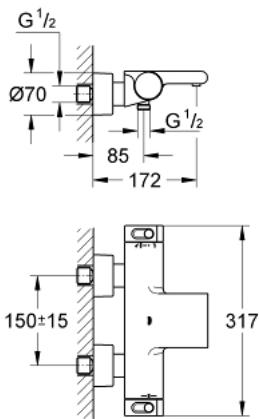

## 34 174 001 GROHTHERM 2000 THERMOSTATIC BATH MIXER 1/2"

### PRODUCT DESCRIPTION

- Colour: chrome
- wall mounted
- 100% GROHE CoolTouch consisting of safety housing + S-unions with CoolTouch escutcheons
- GROHE LongLife finish
- GROHE Aqua Paddles, ergonomically shaped handles
- GROHE SafeStop safety button at 38°C
- GROHE SafeStop Plus optional temperature limiter at 43°C included
- GROHE TurboStat - compact cartridge with wax thermoelement
- integrated mixed water shut off
- GROHE AquaDimmer with multiple function:
  - FlowControl Button, one-button switch for full water flow to the shower
  - flow control
  - diverter: bath/shower
  - shower bottom outlet 1/2"
  - 
  - flow straightener
  - built-in non return valves
  - dirt strainers
  - protected against backflow
  - covered S-unions, CoolTouch escutcheons with wall sealing
  - optional upgrade: GROHE EasyReach shower tray (18 608 001)

### SPARE PARTS, 2月 2012 – now

- 1: Shut-off handle (Spare part-nr. 47923000)
- 1.1: Cover cap (Spare part-nr. 4788300M)
- 2: Stop (Spare part-nr. 47925000)
- 3: Aquadimmer (Spare part-nr. 12433000)
- 4: Water flow (Spare part-nr. 47751000)
- 5: Temperature control handle (Spare part-nr. 47917000)
- 5.1: Cover cap (Spare part-nr. 4788300M)
- 6: Fitting ring (Spare part-nr. 47743000)
- 7: Thermostatic compact cartridge 1/2" (Spare part-nr. 47439000)
- 8: Non-return valve (Spare part-nr. 47189000)
- 8.1: Dirt strainer (Spare part-nr. 0726400M)
- 8.2: Non-return valve (Spare part-nr. 08565000)
- 8.3: O-ring  $\varnothing 17 \times \varnothing 2$  (Spare part-nr. 0305500M)
- 9: S-union (Spare part-nr. 12693000)
- 10: Water flow (Spare part-nr. 47924000)
- 11: Extension set, 30 mm (Spare part-nr. 46238000)\*
- 12: Socket spanner (Spare part-nr. 19332000)\*
- 13: GROHE TurboStat cartridge 1/2" (Spare part-nr. 47175000)\*
- 14: Special spanner (Spare part-nr. 19377000)\*