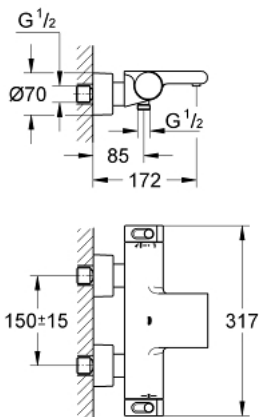

34 174 001 GROHTHERM 2000 THERMOSTATIC BATH MIXER 1/2"

PRODUCT DESCRIPTION

- Colour: chrome
- wall mounted
- 100% GROHE CoolTouch consisting of safety housing + S-unions with CoolTouch escutcheons
- GROHE LongLife finish
- GROHE Aqua Paddles, ergonomically shaped handles
- GROHE SafeStop safety button at 38°C
- GROHE SafeStop Plus optional temperature limiter at 43°C included
- GROHE TurboStat - compact cartridge with wax thermoelement
- integrated mixed water shut off
- GROHE AquaDimmer with multiple function:
 - integrated GROHE EcoButton (economy button with economy stop for shower)
- flow control
- diverter: bath/shower
- shower bottom outlet 1/2"
-
- flow straightener
- built-in non return valves
- dirt strainers
- protected against backflow
- covered S-unions, CoolTouch escutcheons with wall sealing
- optional upgrade: GROHE EasyReach shower tray (18 608 001)

34 174 001 GROHTHERM 2000 THERMOSTATIC BATH MIXER 1/2"

SPARE PARTS, 2月 2012 – now

- 1: Shut-off handle (Spare part-nr. 47923000)
- 1.1: Cover cap (Spare part-nr. 4788300M)
- 2: Stop (Spare part-nr. 47925000)
- 3: Aquadimmer (Spare part-nr. 12433000)
- 4: Water flow (Spare part-nr. 47751000)
- 5: Temperature control handle (Spare part-nr. 47917000)
- 5.1: Cover cap (Spare part-nr. 4788300M)
- 6: Fitting ring (Spare part-nr. 47743000)
- 7: Thermostatic compact cartridge 1/2" (Spare part-nr. 47439000)
- 8: Non-return valve (Spare part-nr. 47189000)
- 8.1: Dirt strainer (Spare part-nr. 0726400M)
- 8.2: Non-return valve (Spare part-nr. 08565000)
- 8.3: O-ring $\varnothing 17 \times \varnothing 2$ (Spare part-nr. 0305500M)
- 9: S-union (Spare part-nr. 12693000)
- 10: Water flow (Spare part-nr. 47924000)
- 11: Extension set, 30 mm (Spare part-nr. 46238000)*
- 12: Socket spanner (Spare part-nr. 19332000)*
- 13: GROHE TurboStat cartridge 1/2" (Spare part-nr. 47175000)*
- 14: Special spanner (Spare part-nr. 19377000)*