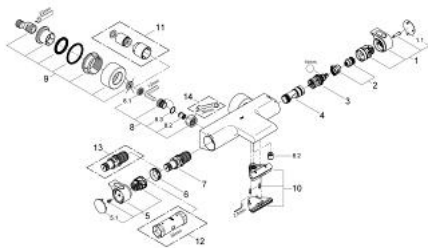

### PRODUCT DESCRIPTION

- Colour: chrome
- wall mounted
- 100% GROHE CoolTouch consisting of safety housing + S-unions with CoolTouch escutcheons
- GROHE LongLife finish
- GROHE Aqua Paddles, ergonomically shaped handles
- GROHE SafeStop safety button at 38°C
- GROHE SafeStop Plus optional temperature limiter at 43°C included
- GROHE TurboStat - compact cartridge with wax thermoelement
- integrated mixed water shut off
- GROHE AquaDimmer with multiple function:
  - FlowControl Button, one-button switch for full water flow to the shower
  - flow control
  - diverter: bath/shower
  - shower bottom outlet 1/2"
  - 
  - flow straightener
  - built-in non return valves
  - dirt strainers
  - protected against backflow
  - covered S-unions, CoolTouch escutcheons with wall sealing
  - optional upgrade: GROHE EasyReach shower tray (18 608 001)

### SPARE PARTS, 2月 2012 – now

- 1: Shut-off handle (Spare part-nr. 47923000)
- 1.1: Cover cap (Spare part-nr. 4788300M)
- 2: Stop (Spare part-nr. 47925000)
- 3: Aquadimmer (Spare part-nr. 12433000)
- 4: Water flow (Spare part-nr. 47751000)
- 5: Temperature control handle (Spare part-nr. 47917000)
- 5.1: Cover cap (Spare part-nr. 4788300M)
- 6: Fitting ring (Spare part-nr. 47743000)
- 7: Thermostatic compact cartridge 1/2" (Spare part-nr. 47439000)
- 8: Non-return valve (Spare part-nr. 47189000)
- 8.1: Dirt strainer (Spare part-nr. 0726400M)
- 8.2: Non-return valve (Spare part-nr. 08565000)
- 8.3: O-ring  $\varnothing 17 \times \varnothing 2$  (Spare part-nr. 0305500M)
- 9: S-union (Spare part-nr. 12693000)
- 10: Water flow (Spare part-nr. 47924000)
- 11: Extension set, 30 mm (Spare part-nr. 46238000)\*
- 12: Socket spanner (Spare part-nr. 19332000)\*
- 13: GROHE TurboStat cartridge 1/2" (Spare part-nr. 47175000)\*
- 14: Special spanner (Spare part-nr. 19377000)\*