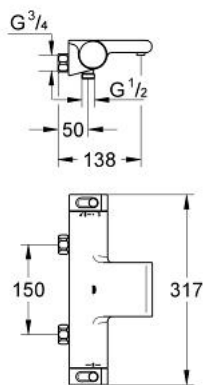

34 175 001 GROHTHERM 2000 THERMOSTAT BATH/SOWER MIXER

PRODUCT DESCRIPTION

- Colour: chrome
- wall mounted
- GROHE CoolTouch safety housing
- GROHE LongLife finish
- GROHE TurboStat - compact cartridge with wax thermoelement
- GROHE EcoJoy - less water, perfect flow
- integrated mixed water shut off
- GROHE AquaDimmer with multiple function:
 - - flow control
 - integrated GROHE EcoButton (economy button with economy stop for shower)
 - - diverter: bath/shower
- GROHE SafeStop - safety button at 38°C
- shower outlet below 1/2"
- spray pattern: GROHE XL Waterfall
- flow straightener
- built-in non return valves
- dirt strainers
- chrome plated union nuts
- without connection unions
- Protected against backflow

34 175 001 GROHTHERM 2000 THERMOSTAT BATH/SOWER MIXER

SPARE PARTS, February 2012 – now

- 1: Shut-off handle (Spare part-nr. 47923000)
 - 1.1: Cap (Spare part-nr. 4788300M)
 - 2: Temperature limiter (Spare part-nr. 47925000)
 - 3: Aquadimmer (Spare part-nr. 12433000)
 - 4: Water flow (Spare part-nr. 47751000)
 - 5: Temperature control handle (Spare part-nr. 47917000)
 - 5.1: Cap (Spare part-nr. 4788300M)
 - 6: Fitting ring (Spare part-nr. 47743000)
 - 7: Thermostatic compact cartridge 1/2" (Spare part-nr. 47439000)
 - 8: Non-return valve (Spare part-nr. 47189000)
 - 8.1: Dirt Strainer (Spare part-nr. 0726400M)
 - 8.2: Non-return valve (Spare part-nr. 08565000)
 - 8.3: O-ring $\varnothing 17 \times \varnothing 2$ (Spare part-nr. 0305500M)
 - 9: Water flow (Spare part-nr. 47924000)
 - 10: Socket spanner (Spare part-nr. 19332000)*
 - 11: GROHE TurboStat cartridge 1/2" (Spare part-nr. 47175000)*
 - 12: Special spanner (Spare part-nr. 19377000)*
- * Optional accessories