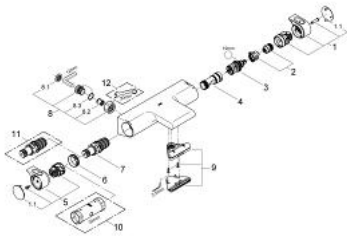

34 175 001 GROHTHERM 2000 THERMOSTAT BATH/SOWER MIXER

PRODUCT DESCRIPTION

- Colour: chrome
- wall mounted
- GROHE CoolTouch safety housing
- GROHE LongLife finish
- GROHE TurboStat - compact cartridge with wax thermostatic element
- GROHE EcoJoy - less water, perfect flow
- integrated mixed water shut off
- GROHE AquaDimmer with multiple function:
 - - flow control
 - FlowControl Button, one-button switch for full water flow to the shower
 - - diverter: bath/shower
- GROHE SafeStop - safety button at 38°C
- shower outlet below 1/2"
- spray pattern: GROHE XL Waterfall
- flow straightener
- built-in non return valves
- dirt strainers
- chrome plated union nuts
- without connection unions
- Protected against backflow

34 175 001 GROHTHERM 2000 THERMOSTAT BATH/SOWER MIXER

SPARE PARTS, February 2012 – now

- 1: Shut-off handle (Spare part-nr. 47923000)
 - 1.1: Cap (Spare part-nr. 4788300M)
 - 2: Temperature limiter (Spare part-nr. 47925000)
 - 3: Aquadimmer (Spare part-nr. 12433000)
 - 4: Water flow (Spare part-nr. 47751000)
 - 5: Temperature control handle (Spare part-nr. 47917000)
 - 5.1: Cap (Spare part-nr. 4788300M)
 - 6: Fitting ring (Spare part-nr. 47743000)
 - 7: Thermostatic compact cartridge 1/2" (Spare part-nr. 47439000)
 - 8: Non-return valve (Spare part-nr. 47189000)
 - 8.1: Dirt Strainer (Spare part-nr. 0726400M)
 - 8.2: Non-return valve (Spare part-nr. 08565000)
 - 8.3: O-ring $\varnothing 17 \times \varnothing 2$ (Spare part-nr. 0305500M)
 - 9: Water flow (Spare part-nr. 47924000)
 - 10: Socket spanner (Spare part-nr. 19332000)*
 - 11: GROHE TurboStat cartridge 1/2" (Spare part-nr. 47175000)*
 - 12: Special spanner (Spare part-nr. 19377000)*
- * Optional accessories