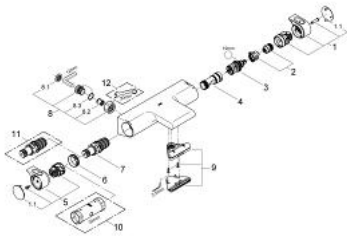

34 175 001 GROHTHERM 2000 THERMOSTAT BATH/SOWER MIXER

PRODUCT DESCRIPTION

- Colour: chrome
- wall mounted
- GROHE CoolTouch safety housing
- GROHE LongLife finish
- GROHE TurboStat - compact cartridge with wax thermoelement
- GROHE EcoJoy - less water, perfect flow
- integrated mixed water shut off
- GROHE AquaDimmer with multiple function:
 - - flow control
 - integrated GROHE EcoButton (economy button with economy stop for shower)
 - - diverter: bath/shower
- GROHE SafeStop - safety button at 38°C
- shower outlet below 1/2"
- spray pattern: GROHE XL Waterfall
- flow straightener
- built-in non return valves
- dirt strainers
- chrome plated union nuts
- without connection unions
- Protected against backflow

34 175 001 GROHTHERM 2000 THERMOSTAT BATH/SOWER MIXER

SPARE PARTS, February 2012 – now

- 1: Shut-off handle (Spare part-nr. 47923000)
 - 1.1: Cap (Spare part-nr. 4788300M)
 - 2: Temperature limiter (Spare part-nr. 47925000)
 - 3: Aquadimmer (Spare part-nr. 12433000)
 - 4: Water flow (Spare part-nr. 47751000)
 - 5: Temperature control handle (Spare part-nr. 47917000)
 - 5.1: Cap (Spare part-nr. 4788300M)
 - 6: Fitting ring (Spare part-nr. 47743000)
 - 7: Thermostatic compact cartridge 1/2" (Spare part-nr. 47439000)
 - 8: Non-return valve (Spare part-nr. 47189000)
 - 8.1: Dirt Strainer (Spare part-nr. 0726400M)
 - 8.2: Non-return valve (Spare part-nr. 08565000)
 - 8.3: O-ring $\varnothing 17 \times \varnothing 2$ (Spare part-nr. 0305500M)
 - 9: Water flow (Spare part-nr. 47924000)
 - 10: Socket spanner (Spare part-nr. 19332000)*
 - 11: GROHE TurboStat cartridge 1/2" (Spare part-nr. 47175000)*
 - 12: Special spanner (Spare part-nr. 19377000)*
- * Optional accessories