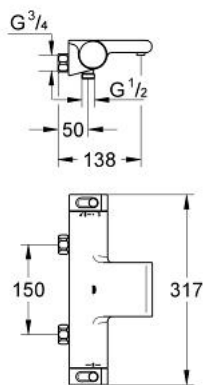

34 175 001 GROHTHERM 2000 THERMOSTAT BATH/SOWER MIXER

PRODUCT DESCRIPTION

- Colour: chrome
- wall mounted
- GROHE CoolTouch safety housing
- GROHE LongLife finish
- GROHE TurboStat - compact cartridge with wax thermostatic element
- GROHE EcoJoy - less water, perfect flow
- integrated mixed water shut off
- GROHE AquaDimmer with multiple function:
 - - flow control
 - FlowControl Button, one-button switch for full water flow to the shower
 - - diverter: bath/shower
- GROHE SafeStop - safety button at 38°C
- shower outlet below 1/2"
- spray pattern: GROHE XL Waterfall
- flow straightener
- built-in non return valves
- dirt strainers
- chrome plated union nuts
- without connection unions
- Protected against backflow

34 175 001 GROHTHERM 2000 THERMOSTAT BATH/SOWER MIXER

SPARE PARTS, February 2012 – now

- 1: Shut-off handle (Spare part-nr. 47923000)
 - 1.1: Cap (Spare part-nr. 4788300M)
 - 2: Temperature limiter (Spare part-nr. 47925000)
 - 3: Aquadimmer (Spare part-nr. 12433000)
 - 4: Water flow (Spare part-nr. 47751000)
 - 5: Temperature control handle (Spare part-nr. 47917000)
 - 5.1: Cap (Spare part-nr. 4788300M)
 - 6: Fitting ring (Spare part-nr. 47743000)
 - 7: Thermostatic compact cartridge 1/2" (Spare part-nr. 47439000)
 - 8: Non-return valve (Spare part-nr. 47189000)
 - 8.1: Dirt Strainer (Spare part-nr. 0726400M)
 - 8.2: Non-return valve (Spare part-nr. 08565000)
 - 8.3: O-ring $\varnothing 17 \times \varnothing 2$ (Spare part-nr. 0305500M)
 - 9: Water flow (Spare part-nr. 47924000)
 - 10: Socket spanner (Spare part-nr. 19332000)*
 - 11: GROHE TurboStat cartridge 1/2" (Spare part-nr. 47175000)*
 - 12: Special spanner (Spare part-nr. 19377000)*
- * Optional accessories