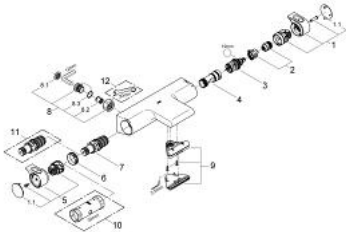

34 175 001 GROHTHERM 2000 THERMOSTATIC BATH MIXER 1/2"

PRODUCT DESCRIPTION

- Colour: chrome
- wall mounted
- GROHE CoolTouch safety housing
- GROHE LongLife finish
- GROHE TurboStat - compact cartridge with wax thermoelement
- GROHE EcoJoy - Less water, perfect flow
- integrated mixed water shut off
- GROHE AquaDimmer with multiple function:
 - flow control
 - integrated GROHE EcoButton (economy button with economy stop for shower)
 - diverter: bath/shower
 - GROHE SafeStop safety button at 38°C
- shower bottom outlet 1/2"
-
- flow straightener
- built-in non return valves
- dirt strainers
- chrome plated union nuts
- without connection unions
- protected against backflow

34 175 001 GROHTHERM 2000 THERMOSTATIC BATH MIXER 1/2"

SPARE PARTS, 2月 2012 – now

- 1: Shut-off handle (Spare part-nr. 47923000)
- 1.1: Cover cap (Spare part-nr. 4788300M)
- 2: Stop (Spare part-nr. 47925000)
- 3: Aquadimmer (Spare part-nr. 12433000)
- 4: Water flow (Spare part-nr. 47751000)
- 5: Temperature control handle (Spare part-nr. 47917000)
- 5.1: Cover cap (Spare part-nr. 4788300M)
- 6: Fitting ring (Spare part-nr. 47743000)
- 7: Thermostatic compact cartridge 1/2" (Spare part-nr. 47439000)
- 8: Non-return valve (Spare part-nr. 47189000)
- 8.1: Dirt strainer (Spare part-nr. 0726400M)
- 8.2: Non-return valve (Spare part-nr. 08565000)
- 8.3: O-ring $\varnothing 17 \times \varnothing 2$ (Spare part-nr. 0305500M)
- 9: Water flow (Spare part-nr. 47924000)
- 10: Socket spanner (Spare part-nr. 19332000)*
- 11: GROHE TurboStat cartridge 1/2" (Spare part-nr. 47175000)*
- 12: Special spanner (Spare part-nr. 19377000)*