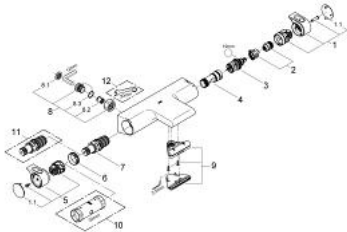

34 175 001 GROHTHERM 2000 THERMOSTATIC BATH MIXER 1/2"

PRODUCT DESCRIPTION

- Colour: chrome
- wall mounted
- GROHE CoolTouch safety housing
- GROHE LongLife finish
- GROHE TurboStat - compact cartridge with wax thermoelement
- GROHE EcoJoy - Less water, perfect flow
- integrated mixed water shut off
- GROHE AquaDimmer with multiple function:
 - flow control
 - FlowControl Button, one-button switch for full water flow to the shower
 - diverter: bath/shower
 - GROHE SafeStop safety button at 38°C
- shower bottom outlet 1/2"
-
- flow straightener
- built-in non return valves
- dirt strainers
- chrome plated union nuts
- without connection unions
- protected against backflow

34 175 001 GROHTHERM 2000 THERMOSTATIC BATH MIXER 1/2"

SPARE PARTS, 2月 2012 – now

- 1: Shut-off handle (Spare part-nr. 47923000)
- 1.1: Cover cap (Spare part-nr. 4788300M)
- 2: Stop (Spare part-nr. 47925000)
- 3: Aquadimmer (Spare part-nr. 12433000)
- 4: Water flow (Spare part-nr. 47751000)
- 5: Temperature control handle (Spare part-nr. 47917000)
- 5.1: Cover cap (Spare part-nr. 4788300M)
- 6: Fitting ring (Spare part-nr. 47743000)
- 7: Thermostatic compact cartridge 1/2" (Spare part-nr. 47439000)
- 8: Non-return valve (Spare part-nr. 47189000)
- 8.1: Dirt strainer (Spare part-nr. 0726400M)
- 8.2: Non-return valve (Spare part-nr. 08565000)
- 8.3: O-ring $\varnothing 17 \times \varnothing 2$ (Spare part-nr. 0305500M)
- 9: Water flow (Spare part-nr. 47924000)
- 10: Socket spanner (Spare part-nr. 19332000)*
- 11: GROHE TurboStat cartridge 1/2" (Spare part-nr. 47175000)*
- 12: Special spanner (Spare part-nr. 19377000)*