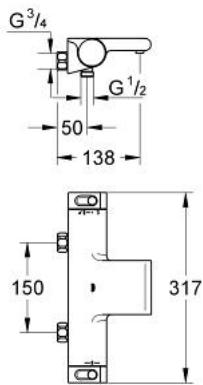

34 175 001 GROHTHERM 2000 THERMOSTATIC BATH MIXER 1/2"

PRODUCT DESCRIPTION

- Colour: chrome
- wall mounted
- GROHE CoolTouch safety housing
- GROHE LongLife finish
- GROHE TurboStat - compact cartridge with wax thermoelement
- GROHE EcoJoy - Less water, perfect flow
- integrated mixed water shut off
- GROHE AquaDimmer with multiple function:
 - flow control
 - integrated GROHE EcoButton (economy button with economy stop for shower)
 - diverter: bath/shower
 - GROHE SafeStop safety button at 38°C
- shower bottom outlet 1/2"
-
- flow straightener
- built-in non return valves
- dirt strainers
- chrome plated union nuts
- without connection unions
- protected against backflow

34 175 001 GROHTHERM 2000 THERMOSTATIC BATH MIXER 1/2"

SPARE PARTS, 2月 2012 – now

- 1: Shut-off handle (Spare part-nr. 47923000)
- 1.1: Cover cap (Spare part-nr. 4788300M)
- 2: Stop (Spare part-nr. 47925000)
- 3: Aquadimmer (Spare part-nr. 12433000)
- 4: Water flow (Spare part-nr. 47751000)
- 5: Temperature control handle (Spare part-nr. 47917000)
- 5.1: Cover cap (Spare part-nr. 4788300M)
- 6: Fitting ring (Spare part-nr. 47743000)
- 7: Thermostatic compact cartridge 1/2" (Spare part-nr. 47439000)
- 8: Non-return valve (Spare part-nr. 47189000)
- 8.1: Dirt strainer (Spare part-nr. 0726400M)
- 8.2: Non-return valve (Spare part-nr. 08565000)
- 8.3: O-ring $\varnothing 17 \times \varnothing 2$ (Spare part-nr. 0305500M)
- 9: Water flow (Spare part-nr. 47924000)
- 10: Socket spanner (Spare part-nr. 19332000)*
- 11: GROHE TurboStat cartridge 1/2" (Spare part-nr. 47175000)*
- 12: Special spanner (Spare part-nr. 19377000)*