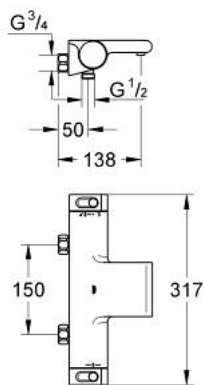

34 175 001 GROHTHERM 2000 THERMOSTATIC BATH MIXER 1/2"

PRODUCT DESCRIPTION

- Colour: chrome
- wall mounted
- GROHE CoolTouch safety housing
- GROHE LongLife finish
- GROHE TurboStat - compact cartridge with wax thermoelement
- GROHE EcoJoy - Less water, perfect flow
- integrated mixed water shut off
- GROHE AquaDimmer with multiple function:
 - flow control
 - FlowControl Button, one-button switch for full water flow to the shower
 - diverter: bath/shower
 - GROHE SafeStop safety button at 38°C
- shower bottom outlet 1/2"
-
- flow straightener
- built-in non return valves
- dirt strainers
- chrome plated union nuts
- without connection unions
- protected against backflow

34 175 001 GROHTHERM 2000 THERMOSTATIC BATH MIXER 1/2"

SPARE PARTS, 2月 2012 – now

- 1: Shut-off handle (Spare part-nr. 47923000)
- 1.1: Cover cap (Spare part-nr. 4788300M)
- 2: Stop (Spare part-nr. 47925000)
- 3: Aquadimmer (Spare part-nr. 12433000)
- 4: Water flow (Spare part-nr. 47751000)
- 5: Temperature control handle (Spare part-nr. 47917000)
- 5.1: Cover cap (Spare part-nr. 4788300M)
- 6: Fitting ring (Spare part-nr. 47743000)
- 7: Thermostatic compact cartridge 1/2" (Spare part-nr. 47439000)
- 8: Non-return valve (Spare part-nr. 47189000)
- 8.1: Dirt strainer (Spare part-nr. 0726400M)
- 8.2: Non-return valve (Spare part-nr. 08565000)
- 8.3: O-ring $\varnothing 17 \times \varnothing 2$ (Spare part-nr. 0305500M)
- 9: Water flow (Spare part-nr. 47924000)
- 10: Socket spanner (Spare part-nr. 19332000)*
- 11: GROHE TurboStat cartridge 1/2" (Spare part-nr. 47175000)*
- 12: Special spanner (Spare part-nr. 19377000)*