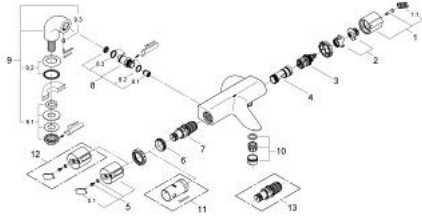

34 176 000 GROHTHERM 2000 THERMOSTAT BATH/SHOWER MIXER

PRODUCT DESCRIPTION

- Colour: chrome
- deck mounted
- GROHE CoolTouch safety housing
- GROHE TurboStat - compact cartridge with wax thermostatic element
- integrated mixed water shut off
- Aquadimmer with multiple function
 - - flow control
 - - diverter: bath/shower
- GROHE SafeStop - safety button at 38°C
- shower outlet below 1/2"
- mousseur
- built-in non return valves
- dirt strainers
- pillar unions
- Protected against backflow
- GROHE EcoJoy - less water, perfect flow
- GROHE LongLife finish

34 176 000 GROHTHERM 2000 THERMOSTAT BATH/SHOWER MIXER

SPARE PARTS, February 2004 – now

- 1: Handle for shut-off valve (Spare part-nr. 47744000)
- 1.1: Cap (Spare part-nr. 1007500M)
- 2: Temperature limiter (Spare part-nr. 47750000)
- 3: Aquadimmer (Spare part-nr. 12433000)
- 4: Water flow (Spare part-nr. 47751000)
- 5: Scale handle (Spare part-nr. 47742000)
- 5.1: Cap (Spare part-nr. 1007500M)
- 6: Fitting ring (Spare part-nr. 47743000)
- 7: Thermostatic compact cartridge 1/2" (Spare part-nr. 47439000)
- 8: Nipple (Spare part-nr. 47327000)
- 8.1: Non-return valve (Spare part-nr. 08565000)
- 8.2: O-ring $\varnothing 17 \times \varnothing 2$ (Spare part-nr. 0305500M)
- 8.3: O-ring dia. 18x2.5 mm (Spare part-nr. 0128100M)
- 9: Pillar union 1/2" (Spare part-nr. 12060000)
- 9.1: Shank mounting kit (Spare part-nr. 45004000)
- 9.2: Escutcheon (Spare part-nr. 45540000)
- 9.3: Thread pin (Spare part-nr. 0587800M)
- 10: Mousseur (Spare part-nr. 13927000)
- 11: Socket spanner (Spare part-nr. 19332000)*
- 12: Scale handle (Spare part-nr. 47286000)*
- 13: GROHE TurboStat cartridge 1/2" (Spare part-nr. 47175000)*