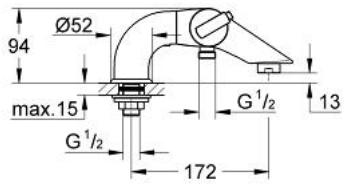

34 176 000 GROHTHERM 2000 THERMOSTAT BATH/SHOWER MIXER

PRODUCT DESCRIPTION

- Colour: chrome
- deck mounted
- GROHE CoolTouch safety housing
- GROHE TurboStat - compact cartridge with wax thermostatic element
- integrated mixed water shut off
- Aquadimmer with multiple function
 - - flow control
 - - diverter: bath/shower
- GROHE SafeStop - safety button at 38°C
- shower outlet below 1/2"
- mousseur
- built-in non return valves
- dirt strainers
- pillar unions
- Protected against backflow
- GROHE EcoJoy - less water, perfect flow
- GROHE LongLife finish

34 176 000 GROHTHERM 2000 THERMOSTAT BATH/SHOWER MIXER

SPARE PARTS, February 2004 – now

- 1: Handle for shut-off valve (Spare part-nr. 47744000)
- 1.1: Cap (Spare part-nr. 1007500M)
- 2: Temperature limiter (Spare part-nr. 47750000)
- 3: Aquadimmer (Spare part-nr. 12433000)
- 4: Water flow (Spare part-nr. 47751000)
- 5: Scale handle (Spare part-nr. 47742000)
- 5.1: Cap (Spare part-nr. 1007500M)
- 6: Fitting ring (Spare part-nr. 47743000)
- 7: Thermostatic compact cartridge 1/2" (Spare part-nr. 47439000)
- 8: Nipple (Spare part-nr. 47327000)
- 8.1: Non-return valve (Spare part-nr. 08565000)
- 8.2: O-ring $\varnothing 17 \times \varnothing 2$ (Spare part-nr. 0305500M)
- 8.3: O-ring dia. 18x2.5 mm (Spare part-nr. 0128100M)
- 9: Pillar union 1/2" (Spare part-nr. 12060000)
- 9.1: Shank mounting kit (Spare part-nr. 45004000)
- 9.2: Escutcheon (Spare part-nr. 45540000)
- 9.3: Thread pin (Spare part-nr. 0587800M)
- 10: Mousseur (Spare part-nr. 13927000)
- 11: Socket spanner (Spare part-nr. 19332000)*
- 12: Scale handle (Spare part-nr. 47286000)*
- 13: GROHE TurboStat cartridge 1/2" (Spare part-nr. 47175000)*