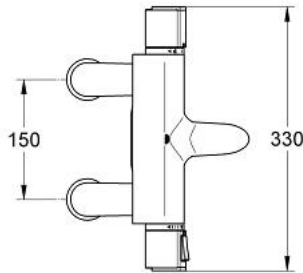

34 176 000 GROHTHERM 2000 THERMOSTAT BATH/SHOWER MIXER

PRODUCT DESCRIPTION

- Colour: chrome
- deck mounted
- GROHE CoolTouch safety housing
- GROHE TurboStat - compact cartridge with wax thermostatic element
- integrated mixed water shut off
- Aquadimmer with multiple function
 - - flow control
 - - diverter: bath/shower
- GROHE SafeStop - safety button at 38°C
- shower outlet below 1/2"
- mousseur
- built-in non return valves
- dirt strainers
- pillar unions
- Protected against backflow
- GROHE EcoJoy - less water, perfect flow
- GROHE LongLife finish

34 176 000 GROHTHERM 2000 THERMOSTAT BATH/SHOWER MIXER

SPARE PARTS, February 2004 – now

- 1: Handle for shut-off valve (Spare part-nr. 47744000)
- 1.1: Cap (Spare part-nr. 1007500M)
- 2: Temperature limiter (Spare part-nr. 47750000)
- 3: Aquadimmer (Spare part-nr. 12433000)
- 4: Water flow (Spare part-nr. 47751000)
- 5: Scale handle (Spare part-nr. 47742000)
- 5.1: Cap (Spare part-nr. 1007500M)
- 6: Fitting ring (Spare part-nr. 47743000)
- 7: Thermostatic compact cartridge 1/2" (Spare part-nr. 47439000)
- 8: Nipple (Spare part-nr. 47327000)
- 8.1: Non-return valve (Spare part-nr. 08565000)
- 8.2: O-ring $\varnothing 17 \times \varnothing 2$ (Spare part-nr. 0305500M)
- 8.3: O-ring dia. 18x2.5 mm (Spare part-nr. 0128100M)
- 9: Pillar union 1/2" (Spare part-nr. 12060000)
- 9.1: Shank mounting kit (Spare part-nr. 45004000)
- 9.2: Escutcheon (Spare part-nr. 45540000)
- 9.3: Thread pin (Spare part-nr. 0587800M)
- 10: Mousseur (Spare part-nr. 13927000)
- 11: Socket spanner (Spare part-nr. 19332000)*
- 12: Scale handle (Spare part-nr. 47286000)*
- 13: GROHE TurboStat cartridge 1/2" (Spare part-nr. 47175000)*