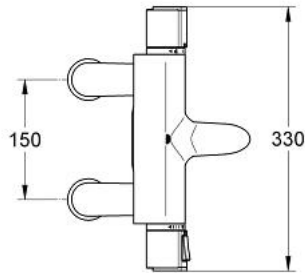

### PRODUCT DESCRIPTION

- Colour: chrome
- pillar installation
- GROHE CoolTouch safety housing
- GROHE TurboStat - compact cartridge with wax thermoelement
- integrated mixed water shut off
- Aquadimmer with multiple function
- flow control
- diverter: bath/shower
- GROHE SafeStop safety button at 38°C
- shower bottom outlet 1/2"
- mousseur
- built-in non return valves
- dirt strainers
- pillar unions
- protected against backflow
- GROHE LongLife finish

### SPARE PARTS, 2月 2004 – now

- 1: Handle for shut-off valve (Spare part-nr. 47744000)
- 1.1: Cover cap (Spare part-nr. 1007500M)
- 2: Stop (Spare part-nr. 47750000)
- 3: Aquadimmer (Spare part-nr. 12433000)
- 4: Water flow (Spare part-nr. 47751000)
- 5: Temperature scale handle (Spare part-nr. 47742000)
- 5.1: Cover cap (Spare part-nr. 1007500M)
- 6: Fitting ring (Spare part-nr. 47743000)
- 7: Thermostatic compact cartridge 1/2" (Spare part-nr. 47439000)
- 8: Nipple (Spare part-nr. 47327000)
- 8.1: Non-return valve (Spare part-nr. 08565000)
- 8.2: O-ring  $\varnothing 17 \times \varnothing 2$  (Spare part-nr. 0305500M)
- 8.3: O-ring  $\varnothing 18 \times \varnothing 2.5$  (Spare part-nr. 0128100M)
- 9: Pillar union 1/2" (Spare part-nr. 12060000)
- 9.1: Shank mounting kit (Spare part-nr. 45004000)
- 9.2: Escutcheon (Spare part-nr. 45540000)
- 9.3: Thread pin (Spare part-nr. 0587800M)
- 10: Mousseur (Spare part-nr. 13927000)
- 11: Socket spanner (Spare part-nr. 19332000)\*
- 12: Temperature scale handle (Spare part-nr. 47286000)\*
- 13: GROHE TurboStat cartridge 1/2" (Spare part-nr. 47175000)\*