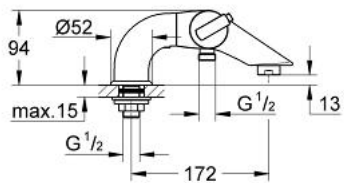

### PRODUCT DESCRIPTION

- Colour: chrome
- pillar installation
- GROHE CoolTouch safety housing
- GROHE TurboStat - compact cartridge with wax thermoelement
- integrated mixed water shut off
- Aquadimmer with multiple function
- flow control
- diverter: bath/shower
- GROHE SafeStop safety button at 38°C
- shower bottom outlet 1/2"
- mousseur
- built-in non return valves
- dirt strainers
- pillar unions
- protected against backflow
- GROHE LongLife finish

### SPARE PARTS, 2月 2004 – now

- 1: Handle for shut-off valve (Spare part-nr. 47744000)
- 1.1: Cover cap (Spare part-nr. 1007500M)
- 2: Stop (Spare part-nr. 47750000)
- 3: Aquadimmer (Spare part-nr. 12433000)
- 4: Water flow (Spare part-nr. 47751000)
- 5: Temperature scale handle (Spare part-nr. 47742000)
- 5.1: Cover cap (Spare part-nr. 1007500M)
- 6: Fitting ring (Spare part-nr. 47743000)
- 7: Thermostatic compact cartridge 1/2" (Spare part-nr. 47439000)
- 8: Nipple (Spare part-nr. 47327000)
- 8.1: Non-return valve (Spare part-nr. 08565000)
- 8.2: O-ring  $\varnothing 17 \times \varnothing 2$  (Spare part-nr. 0305500M)
- 8.3: O-ring  $\varnothing 18 \times \varnothing 2.5$  (Spare part-nr. 0128100M)
- 9: Pillar union 1/2" (Spare part-nr. 12060000)
- 9.1: Shank mounting kit (Spare part-nr. 45004000)
- 9.2: Escutcheon (Spare part-nr. 45540000)
- 9.3: Thread pin (Spare part-nr. 0587800M)
- 10: Mousseur (Spare part-nr. 13927000)
- 11: Socket spanner (Spare part-nr. 19332000)\*
- 12: Temperature scale handle (Spare part-nr. 47286000)\*
- 13: GROHE TurboStat cartridge 1/2" (Spare part-nr. 47175000)\*