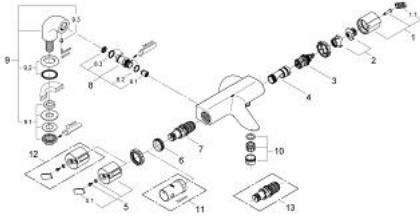

### PRODUCT DESCRIPTION

- Colour: chrome
- pillar installation
- GROHE CoolTouch safety housing
- GROHE TurboStat - compact cartridge with wax thermoelement
- integrated mixed water shut off
- Aquadimmer with multiple function
- flow control
- diverter: bath/shower
- GROHE SafeStop safety button at 38°C
- shower bottom outlet 1/2"
- mousseur
- built-in non return valves
- dirt strainers
- pillar unions
- protected against backflow
- GROHE LongLife finish

### SPARE PARTS, 2月 2004 – now

- 1: Handle for shut-off valve (Spare part-nr. 47744000)
- 1.1: Cover cap (Spare part-nr. 1007500M)
- 2: Stop (Spare part-nr. 47750000)
- 3: Aquadimmer (Spare part-nr. 12433000)
- 4: Water flow (Spare part-nr. 47751000)
- 5: Temperature scale handle (Spare part-nr. 47742000)
- 5.1: Cover cap (Spare part-nr. 1007500M)
- 6: Fitting ring (Spare part-nr. 47743000)
- 7: Thermostatic compact cartridge 1/2" (Spare part-nr. 47439000)
- 8: Nipple (Spare part-nr. 47327000)
- 8.1: Non-return valve (Spare part-nr. 08565000)
- 8.2: O-ring  $\varnothing 17 \times \varnothing 2$  (Spare part-nr. 0305500M)
- 8.3: O-ring  $\varnothing 18 \times \varnothing 2.5$  (Spare part-nr. 0128100M)
- 9: Pillar union 1/2" (Spare part-nr. 12060000)
- 9.1: Shank mounting kit (Spare part-nr. 45004000)
- 9.2: Escutcheon (Spare part-nr. 45540000)
- 9.3: Thread pin (Spare part-nr. 0587800M)
- 10: Mousseur (Spare part-nr. 13927000)
- 11: Socket spanner (Spare part-nr. 19332000)\*
- 12: Temperature scale handle (Spare part-nr. 47286000)\*
- 13: GROHE TurboStat cartridge 1/2" (Spare part-nr. 47175000)\*