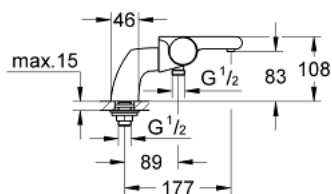

34 176 001 GROHTHERM 2000 THERMOSTAT BATH/SHOWER MIXER

PRODUCT DESCRIPTION

- Colour: chrome
- deck mounted
- GROHE CoolTouch safety housing
- GROHE LongLife finish
- GROHE Aqua Paddles, ergonomically shaped handles
- GROHE TurboStat - compact cartridge with wax thermostatic element
- GROHE SafeStop - safety button at 38°C
- GROHE SafeStop Plus - optional temperature limiter at 43°C included
- integrated mixed water shut off
- GROHE AquaDimmer with multiple function:
 - - flow control
 - - diverter: bath/shower
- FlowControl Button, one-button switch for full water flow to the shower
- shower outlet below 1/2"
- spray pattern: GROHE XL Waterfall
- flow straightener
- built-in non return valves
- dirt strainers
- Protected against backflow
- pillar unions with covered fixing

34 176 001 GROHTHERM 2000 THERMOSTAT BATH/SHOWER MIXER

SPARE PARTS, February 2012 – now

- 1: Shut-off handle (Spare part-nr. 47923000)
- 1.1: Cap (Spare part-nr. 4788300M)
- 2: Temperature limiter (Spare part-nr. 47925000)
- 3: Aquadimmer (Spare part-nr. 12433000)
- 4: Water flow (Spare part-nr. 47751000)
- 5: Temperature control handle (Spare part-nr. 47917000)
- 5.1: Cap (Spare part-nr. 4788300M)
- 6: Fitting ring (Spare part-nr. 47743000)
- 7: Thermostatic compact cartridge 1/2" (Spare part-nr. 47439000)
- 8: Pillar union 1/2" (Spare part-nr. 12092000)
- 9: Water flow (Spare part-nr. 47924000)
- 10: Socket spanner (Spare part-nr. 19332000)*
- 11: GROHE TurboStat cartridge 1/2" (Spare part-nr. 47175000)*