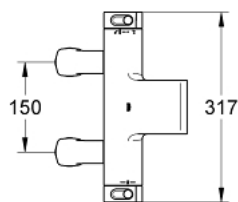

34 176 001 GROHTHERM 2000 THERMOSTAT BATH/SHOWER MIXER

PRODUCT DESCRIPTION

- Colour: chrome
- deck mounted
- GROHE CoolTouch safety housing
- GROHE LongLife finish
- GROHE Aqua Paddles, ergonomically shaped handles
- GROHE TurboStat - compact cartridge with wax thermostatic element
- GROHE SafeStop - safety button at 38°C
- GROHE SafeStop Plus - optional temperature limiter at 43°C included
- integrated mixed water shut off
- GROHE AquaDimmer with multiple function:
 - - flow control
 - - diverter: bath/shower
- FlowControl Button, one-button switch for full water flow to the shower
- shower outlet below 1/2"
- spray pattern: GROHE XL Waterfall
- flow straightener
- built-in non return valves
- dirt strainers
- Protected against backflow
- pillar unions with covered fixing

34 176 001 GROHTHERM 2000 THERMOSTAT BATH/SHOWER MIXER

SPARE PARTS, February 2012 – now

- 1: Shut-off handle (Spare part-nr. 47923000)
- 1.1: Cap (Spare part-nr. 4788300M)
- 2: Temperature limiter (Spare part-nr. 47925000)
- 3: Aquadimmer (Spare part-nr. 12433000)
- 4: Water flow (Spare part-nr. 47751000)
- 5: Temperature control handle (Spare part-nr. 47917000)
- 5.1: Cap (Spare part-nr. 4788300M)
- 6: Fitting ring (Spare part-nr. 47743000)
- 7: Thermostatic compact cartridge 1/2" (Spare part-nr. 47439000)
- 8: Pillar union 1/2" (Spare part-nr. 12092000)
- 9: Water flow (Spare part-nr. 47924000)
- 10: Socket spanner (Spare part-nr. 19332000)*
- 11: GROHE TurboStat cartridge 1/2" (Spare part-nr. 47175000)*