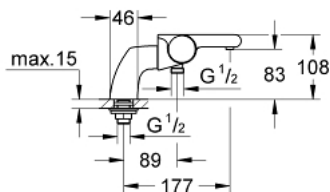

34 176 001 GROHTHERM 2000 THERMOSTAT BATH/SHOWER MIXER

PRODUCT DESCRIPTION

- Colour: chrome
- deck mounted
- GROHE CoolTouch safety housing
- GROHE LongLife finish
- GROHE Aqua Paddles, ergonomically shaped handles
- GROHE TurboStat - compact cartridge with wax thermoelement
- GROHE SafeStop - safety button at 38°C
- GROHE SafeStop Plus - optional temperature limiter at 43°C included
- integrated mixed water shut off
- GROHE AquaDimmer with multiple function:
 - - flow control
 - - diverter: bath/shower
- integrated GROHE EcoButton (economy button with economy stop for shower)
- shower outlet below 1/2"
- spray pattern: GROHE XL Waterfall
- flow straightener
- built-in non return valves
- dirt strainers
- Protected against backflow
- pillar unions with covered fixing

34 176 001 GROHTHERM 2000 THERMOSTAT BATH/SOWER MIXER

SPARE PARTS, February 2012 – now

- 1: Shut-off handle (Spare part-nr. 47923000)
- 1.1: Cap (Spare part-nr. 4788300M)
- 2: Temperature limiter (Spare part-nr. 47925000)
- 3: Aquadimmer (Spare part-nr. 12433000)
- 4: Water flow (Spare part-nr. 47751000)
- 5: Temperature control handle (Spare part-nr. 47917000)
- 5.1: Cap (Spare part-nr. 4788300M)
- 6: Fitting ring (Spare part-nr. 47743000)
- 7: Thermostatic compact cartridge 1/2" (Spare part-nr. 47439000)
- 8: Pillar union 1/2" (Spare part-nr. 12092000)
- 9: Water flow (Spare part-nr. 47924000)
- 10: Socket spanner (Spare part-nr. 19332000)*
- 11: GROHE TurboStat cartridge 1/2" (Spare part-nr. 47175000)*