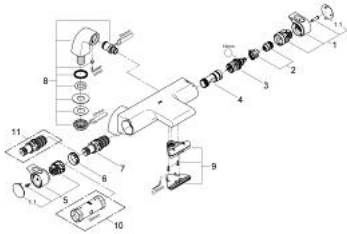

34 176 001 GROHTHERM 2000 THERMOSTAT BATH/SHOWER MIXER

PRODUCT DESCRIPTION

- Colour: chrome
- deck mounted
- GROHE CoolTouch safety housing
- GROHE LongLife finish
- GROHE Aqua Paddles, ergonomically shaped handles
- GROHE TurboStat - compact cartridge with wax thermostatic element
- GROHE SafeStop - safety button at 38°C
- GROHE SafeStop Plus - optional temperature limiter at 43°C included
- integrated mixed water shut off
- GROHE AquaDimmer with multiple function:
 - - flow control
 - - diverter: bath/shower
- FlowControl Button, one-button switch for full water flow to the shower
- shower outlet below 1/2"
- spray pattern: GROHE XL Waterfall
- flow straightener
- built-in non return valves
- dirt strainers
- Protected against backflow
- pillar unions with covered fixing

34 176 001 GROHTHERM 2000 THERMOSTAT BATH/SHOWER MIXER

SPARE PARTS, February 2012 – now

- 1: Shut-off handle (Spare part-nr. 47923000)
- 1.1: Cap (Spare part-nr. 4788300M)
- 2: Temperature limiter (Spare part-nr. 47925000)
- 3: Aquadimmer (Spare part-nr. 12433000)
- 4: Water flow (Spare part-nr. 47751000)
- 5: Temperature control handle (Spare part-nr. 47917000)
- 5.1: Cap (Spare part-nr. 4788300M)
- 6: Fitting ring (Spare part-nr. 47743000)
- 7: Thermostatic compact cartridge 1/2" (Spare part-nr. 47439000)
- 8: Pillar union 1/2" (Spare part-nr. 12092000)
- 9: Water flow (Spare part-nr. 47924000)
- 10: Socket spanner (Spare part-nr. 19332000)*
- 11: GROHE TurboStat cartridge 1/2" (Spare part-nr. 47175000)*