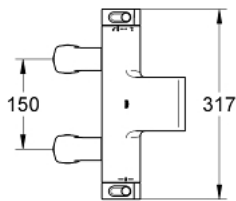

34 176 001 GROHTHERM 2000 THERMOSTAT BATH/SHOWER MIXER

PRODUCT DESCRIPTION

- Colour: chrome
- deck mounted
- GROHE CoolTouch safety housing
- GROHE LongLife finish
- GROHE Aqua Paddles, ergonomically shaped handles
- GROHE TurboStat - compact cartridge with wax thermoelement
- GROHE SafeStop - safety button at 38°C
- GROHE SafeStop Plus - optional temperature limiter at 43°C included
- integrated mixed water shut off
- GROHE AquaDimmer with multiple function:
 - - flow control
 - - diverter: bath/shower
- integrated GROHE EcoButton (economy button with economy stop for shower)
- shower outlet below 1/2"
- spray pattern: GROHE XL Waterfall
- flow straightener
- built-in non return valves
- dirt strainers
- Protected against backflow
- pillar unions with covered fixing

34 176 001 GROHTHERM 2000 THERMOSTAT BATH/SOWER MIXER

SPARE PARTS, February 2012 – now

- 1: Shut-off handle (Spare part-nr. 47923000)
- 1.1: Cap (Spare part-nr. 4788300M)
- 2: Temperature limiter (Spare part-nr. 47925000)
- 3: Aquadimmer (Spare part-nr. 12433000)
- 4: Water flow (Spare part-nr. 47751000)
- 5: Temperature control handle (Spare part-nr. 47917000)
- 5.1: Cap (Spare part-nr. 4788300M)
- 6: Fitting ring (Spare part-nr. 47743000)
- 7: Thermostatic compact cartridge 1/2" (Spare part-nr. 47439000)
- 8: Pillar union 1/2" (Spare part-nr. 12092000)
- 9: Water flow (Spare part-nr. 47924000)
- 10: Socket spanner (Spare part-nr. 19332000)*
- 11: GROHE TurboStat cartridge 1/2" (Spare part-nr. 47175000)*