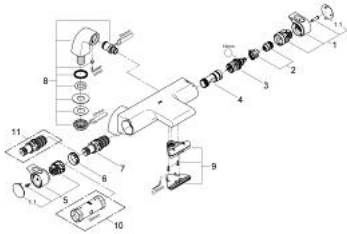

34 176 001 GROHTHERM 2000 THERMOSTAT BATH/SHOWER MIXER

PRODUCT DESCRIPTION

- Colour: chrome
- deck mounted
- GROHE CoolTouch safety housing
- GROHE LongLife finish
- GROHE Aqua Paddles, ergonomically shaped handles
- GROHE TurboStat - compact cartridge with wax thermoelement
- GROHE SafeStop - safety button at 38°C
- GROHE SafeStop Plus - optional temperature limiter at 43°C included
- integrated mixed water shut off
- GROHE AquaDimmer with multiple function:
 - - flow control
 - - diverter: bath/shower
- integrated GROHE EcoButton (economy button with economy stop for shower)
- shower outlet below 1/2"
- spray pattern: GROHE XL Waterfall
- flow straightener
- built-in non return valves
- dirt strainers
- Protected against backflow
- pillar unions with covered fixing

34 176 001 GROHTHERM 2000 THERMOSTAT BATH/SOWER MIXER

SPARE PARTS, February 2012 – now

- 1: Shut-off handle (Spare part-nr. 47923000)
- 1.1: Cap (Spare part-nr. 4788300M)
- 2: Temperature limiter (Spare part-nr. 47925000)
- 3: Aquadimmer (Spare part-nr. 12433000)
- 4: Water flow (Spare part-nr. 47751000)
- 5: Temperature control handle (Spare part-nr. 47917000)
- 5.1: Cap (Spare part-nr. 4788300M)
- 6: Fitting ring (Spare part-nr. 47743000)
- 7: Thermostatic compact cartridge 1/2" (Spare part-nr. 47439000)
- 8: Pillar union 1/2" (Spare part-nr. 12092000)
- 9: Water flow (Spare part-nr. 47924000)
- 10: Socket spanner (Spare part-nr. 19332000)*
- 11: GROHE TurboStat cartridge 1/2" (Spare part-nr. 47175000)*