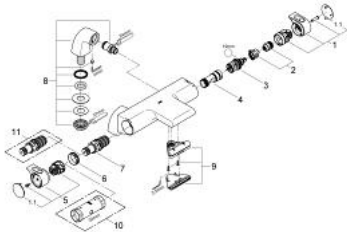

34 176 001 GROHTHERM 2000 THERMOSTATIC BATH MIXER 1/2"

PRODUCT DESCRIPTION

- Colour: chrome
- pillar installation
- GROHE CoolTouch safety housing
- GROHE LongLife finish
- GROHE Aqua Paddles, ergonomically shaped handles
- GROHE TurboStat - compact cartridge with wax thermoelement
- GROHE SafeStop safety button at 38°C
- GROHE SafeStop Plus optional temperature limiter at 43°C included
- integrated mixed water shut off
- GROHE AquaDimmer with multiple function:
 - flow control
 - diverter: bath/shower
 - FlowControl Button, one-button switch for full water flow to the shower
- shower bottom outlet 1/2"
-
- flow straightener
- built-in non return valves
- dirt strainers
- protected against backflow
- pillar unions with covered fixing

34 176 001 GROHTHERM 2000 THERMOSTATIC BATH MIXER 1/2"

SPARE PARTS, 2月 2012 – now

- 1: Shut-off handle (Spare part-nr. 47923000)
- 1.1: Cover cap (Spare part-nr. 4788300M)
- 2: Stop (Spare part-nr. 47925000)
- 3: Aquadimmer (Spare part-nr. 12433000)
- 4: Water flow (Spare part-nr. 47751000)
- 5: Temperature control handle (Spare part-nr. 47917000)
- 5.1: Cover cap (Spare part-nr. 4788300M)
- 6: Fitting ring (Spare part-nr. 47743000)
- 7: Thermostatic compact cartridge 1/2" (Spare part-nr. 47439000)
- 8: Pillar union 1/2" (Spare part-nr. 12092000)
- 9: Water flow (Spare part-nr. 47924000)
- 10: Socket spanner (Spare part-nr. 19332000)*
- 11: GROHE TurboStat cartridge 1/2" (Spare part-nr. 47175000)*