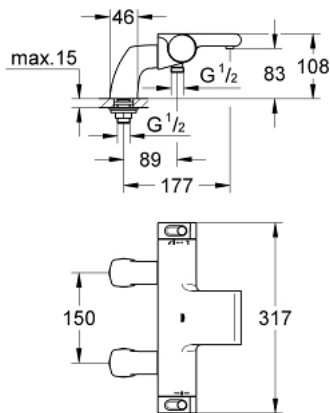

34 176 001 GROHTHERM 2000 THERMOSTATIC BATH MIXER 1/2"

PRODUCT DESCRIPTION

- Colour: chrome
- pillar installation
- GROHE CoolTouch safety housing
- GROHE LongLife finish
- GROHE Aqua Paddles, ergonomically shaped handles
- GROHE TurboStat - compact cartridge with wax thermoelement
- GROHE SafeStop safety button at 38°C
- GROHE SafeStop Plus optional temperature limiter at 43°C included
- integrated mixed water shut off
- GROHE AquaDimmer with multiple function:
 - flow control
 - diverter: bath/shower
 - FlowControl Button, one-button switch for full water flow to the shower
- shower bottom outlet 1/2"
-
- flow straightener
- built-in non return valves
- dirt strainers
- protected against backflow
- pillar unions with covered fixing

34 176 001 GROHTHERM 2000 THERMOSTATIC BATH MIXER 1/2"

SPARE PARTS, 2月 2012 – now

- 1: Shut-off handle (Spare part-nr. 47923000)
- 1.1: Cover cap (Spare part-nr. 4788300M)
- 2: Stop (Spare part-nr. 47925000)
- 3: Aquadimmer (Spare part-nr. 12433000)
- 4: Water flow (Spare part-nr. 47751000)
- 5: Temperature control handle (Spare part-nr. 47917000)
- 5.1: Cover cap (Spare part-nr. 4788300M)
- 6: Fitting ring (Spare part-nr. 47743000)
- 7: Thermostatic compact cartridge 1/2" (Spare part-nr. 47439000)
- 8: Pillar union 1/2" (Spare part-nr. 12092000)
- 9: Water flow (Spare part-nr. 47924000)
- 10: Socket spanner (Spare part-nr. 19332000)*
- 11: GROHE TurboStat cartridge 1/2" (Spare part-nr. 47175000)*