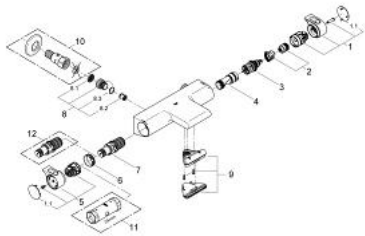

34 178 001 GROHTHERM 2000 THERMOSTAT BATH MIXER 3/4"

PRODUCT DESCRIPTION

- Colour: chrome
- wall mounted
- GROHE CoolTouch safety housing
- GROHE LongLife finish
- GROHE Aqua Paddles, ergonomically shaped handles
- GROHE SafeStop - safety button at 38°C
- GROHE SafeStop Plus - optional temperature limiter at 43°C included
- GROHE TurboStat - compact cartridge with wax thermoelement
- integrated mixed water shut off
- GROHE AquaDimmer with multiple function:
 - FlowControl Button, one-button switch for full water flow to the shower
 - - flow control
 - - diverter: bath/shower
- shower outlet below 1/2"
- spray pattern: GROHE XL Waterfall
- flow straightener
- built-in non return valves
- dirt strainers
- Protected against backflow
- without straight unions
- centre distance 153 mm
- GROHE EcoJoy - less water, perfect flow

34 178 001 GROHTHERM 2000 THERMOSTAT BATH MIXER 3/4"

SPARE PARTS, March 2013 – now

- 1: Shut-off handle (Spare part-nr. 47923000)
 - 1.1: Cap (Spare part-nr. 4788300M)
 - 2: Temperature limiter (Spare part-nr. 47925000)
 - 3: Aquadimmer (Spare part-nr. 12433000)
 - 4: Water flow (Spare part-nr. 47751000)
 - 5: Temperature control handle (Spare part-nr. 47917000)
 - 5.1: Cap (Spare part-nr. 4788300M)
 - 6: Fitting ring (Spare part-nr. 47743000)
 - 7: Thermostatic compact cartridge 1/2" (Spare part-nr. 47439000)
 - 8: Non-return valve (Spare part-nr. 47345000)
 - 8.1: Dirt Strainer (Spare part-nr. 0726400M)
 - 8.2: Non-return valve (Spare part-nr. 08565000)
 - 8.3: O-ring $\varnothing 17 \times \varnothing 2$ (Spare part-nr. 0305500M)
 - 9: Water flow (Spare part-nr. 47924000)
 - 10: Straight union, lockable (Spare part-nr. 12065000)*
 - 11: Socket spanner (Spare part-nr. 19332000)*
 - 12: GROHE TurboStat cartridge 1/2" (Spare part-nr. 47175000)*
- * Optional accessories