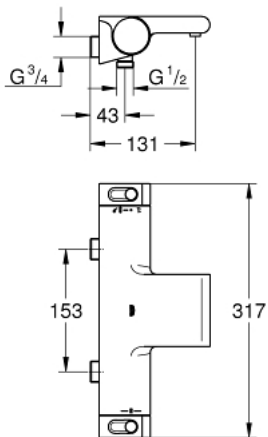

34 178 001 GROHTHERM 2000 THERMOSTAT BATH MIXER 3/4"

PRODUCT DESCRIPTION

- Colour: chrome
- wall mounted
- GROHE CoolTouch safety housing
- GROHE LongLife finish
- GROHE Aqua Paddles, ergonomically shaped handles
- GROHE SafeStop - safety button at 38°C
- GROHE SafeStop Plus - optional temperature limiter at 43°C included
- GROHE TurboStat - compact cartridge with wax thermoelement
- integrated mixed water shut off
- GROHE AquaDimmer with multiple function:
 - integrated GROHE EcoButton (economy button with economy stop for shower)
 - - flow control
 - - diverter: bath/shower
 - shower outlet below 1/2"
- spray pattern: GROHE XL Waterfall
- flow straightener
- built-in non return valves
- dirt strainers
- Protected against backflow
- without straight unions
- centre distance 153 mm
- GROHE EcoJoy - less water, perfect flow

34 178 001 GROHTHERM 2000 THERMOSTAT BATH MIXER 3/4"

SPARE PARTS, March 2013 – now

- 1: Shut-off handle (Spare part-nr. 47923000)
 - 1.1: Cap (Spare part-nr. 4788300M)
 - 2: Temperature limiter (Spare part-nr. 47925000)
 - 3: Aquadimmer (Spare part-nr. 12433000)
 - 4: Water flow (Spare part-nr. 47751000)
 - 5: Temperature control handle (Spare part-nr. 47917000)
 - 5.1: Cap (Spare part-nr. 4788300M)
 - 6: Fitting ring (Spare part-nr. 47743000)
 - 7: Thermostatic compact cartridge 1/2" (Spare part-nr. 47439000)
 - 8: Non-return valve (Spare part-nr. 47345000)
 - 8.1: Dirt Strainer (Spare part-nr. 0726400M)
 - 8.2: Non-return valve (Spare part-nr. 08565000)
 - 8.3: O-ring $\varnothing 17 \times \varnothing 2$ (Spare part-nr. 0305500M)
 - 9: Water flow (Spare part-nr. 47924000)
 - 10: Straight union, lockable (Spare part-nr. 12065000)*
 - 11: Socket spanner (Spare part-nr. 19332000)*
 - 12: GROHE TurboStat cartridge 1/2" (Spare part-nr. 47175000)*
- * Optional accessories