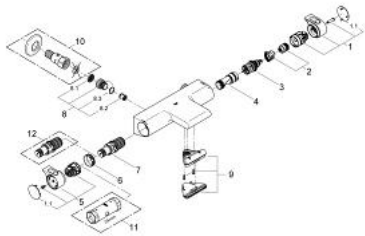

34 178 001 GROHTHERM 2000 THERMOSTAT BATH MIXER 3/4"

PRODUCT DESCRIPTION

- Colour: chrome
- wall mounted
- GROHE CoolTouch safety housing
- GROHE LongLife finish
- GROHE Aqua Paddles, ergonomically shaped handles
- GROHE SafeStop - safety button at 38°C
- GROHE SafeStop Plus - optional temperature limiter at 43°C included
- GROHE TurboStat - compact cartridge with wax thermoelement
- integrated mixed water shut off
- GROHE AquaDimmer with multiple function:
 - integrated GROHE EcoButton (economy button with economy stop for shower)
 - - flow control
 - - diverter: bath/shower
 - shower outlet below 1/2"
- spray pattern: GROHE XL Waterfall
- flow straightener
- built-in non return valves
- dirt strainers
- Protected against backflow
- without straight unions
- centre distance 153 mm
- GROHE EcoJoy - less water, perfect flow

34 178 001 GROHTHERM 2000 THERMOSTAT BATH MIXER 3/4"

SPARE PARTS, March 2013 – now

- 1: Shut-off handle (Spare part-nr. 47923000)
 - 1.1: Cap (Spare part-nr. 4788300M)
 - 2: Temperature limiter (Spare part-nr. 47925000)
 - 3: Aquadimmer (Spare part-nr. 12433000)
 - 4: Water flow (Spare part-nr. 47751000)
 - 5: Temperature control handle (Spare part-nr. 47917000)
 - 5.1: Cap (Spare part-nr. 4788300M)
 - 6: Fitting ring (Spare part-nr. 47743000)
 - 7: Thermostatic compact cartridge 1/2" (Spare part-nr. 47439000)
 - 8: Non-return valve (Spare part-nr. 47345000)
 - 8.1: Dirt Strainer (Spare part-nr. 0726400M)
 - 8.2: Non-return valve (Spare part-nr. 08565000)
 - 8.3: O-ring $\varnothing 17 \times \varnothing 2$ (Spare part-nr. 0305500M)
 - 9: Water flow (Spare part-nr. 47924000)
 - 10: Straight union, lockable (Spare part-nr. 12065000)*
 - 11: Socket spanner (Spare part-nr. 19332000)*
 - 12: GROHE TurboStat cartridge 1/2" (Spare part-nr. 47175000)*
- * Optional accessories