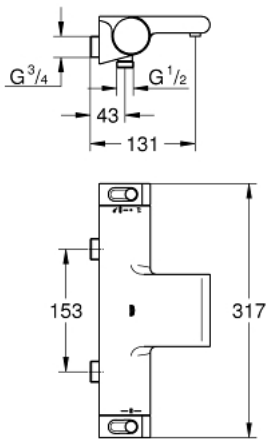

34 178 001 GROHTHERM 2000 THERMOSTAT BATH MIXER 3/4"

PRODUCT DESCRIPTION

- Colour: chrome
- wall mounted
- GROHE CoolTouch safety housing
- GROHE LongLife finish
- GROHE Aqua Paddles, ergonomically shaped handles
- GROHE SafeStop - safety button at 38°C
- GROHE SafeStop Plus - optional temperature limiter at 43°C included
- GROHE TurboStat - compact cartridge with wax thermoelement
- integrated mixed water shut off
- GROHE AquaDimmer with multiple function:
 - FlowControl Button, one-button switch for full water flow to the shower
 - - flow control
 - - diverter: bath/shower
- shower outlet below 1/2"
- spray pattern: GROHE XL Waterfall
- flow straightener
- built-in non return valves
- dirt strainers
- Protected against backflow
- without straight unions
- centre distance 153 mm
- GROHE EcoJoy - less water, perfect flow

34 178 001 GROHTHERM 2000 THERMOSTAT BATH MIXER 3/4"

SPARE PARTS, March 2013 – now

- 1: Shut-off handle (Spare part-nr. 47923000)
 - 1.1: Cap (Spare part-nr. 4788300M)
 - 2: Temperature limiter (Spare part-nr. 47925000)
 - 3: Aquadimmer (Spare part-nr. 12433000)
 - 4: Water flow (Spare part-nr. 47751000)
 - 5: Temperature control handle (Spare part-nr. 47917000)
 - 5.1: Cap (Spare part-nr. 4788300M)
 - 6: Fitting ring (Spare part-nr. 47743000)
 - 7: Thermostatic compact cartridge 1/2" (Spare part-nr. 47439000)
 - 8: Non-return valve (Spare part-nr. 47345000)
 - 8.1: Dirt Strainer (Spare part-nr. 0726400M)
 - 8.2: Non-return valve (Spare part-nr. 08565000)
 - 8.3: O-ring $\varnothing 17 \times \varnothing 2$ (Spare part-nr. 0305500M)
 - 9: Water flow (Spare part-nr. 47924000)
 - 10: Straight union, lockable (Spare part-nr. 12065000)*
 - 11: Socket spanner (Spare part-nr. 19332000)*
 - 12: GROHE TurboStat cartridge 1/2" (Spare part-nr. 47175000)*
- * Optional accessories