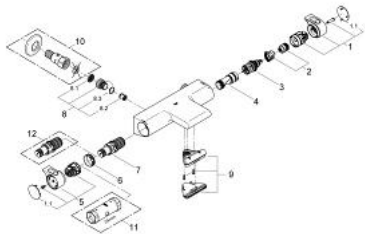

### PRODUCT DESCRIPTION

- Colour: chrome
- wall mounted
- GROHE CoolTouch safety housing
- GROHE LongLife finish
- GROHE Aqua Paddles, ergonomically shaped handles
- GROHE SafeStop safety button at 38°C
- GROHE SafeStop Plus optional temperature limiter at 43°C included
- GROHE TurboStat - compact cartridge with wax thermoelement
- integrated mixed water shut off
- GROHE AquaDimmer with multiple function:
  - FlowControl Button, one-button switch for full water flow to the shower
  - flow control
  - diverter: bath/shower
  - shower bottom outlet 1/2"
  - 
  - flow straightener
- built-in non return valves
- dirt strainers
- protected against backflow
- without straight unions
- centre distance 153 mm
- GROHE EcoJoy - Less water, perfect flow

### SPARE PARTS, 3月 2013 – now

- 1: Shut-off handle (Spare part-nr. 47923000)
- 1.1: Cover cap (Spare part-nr. 4788300M)
- 2: Stop (Spare part-nr. 47925000)
- 3: Aquadimmer (Spare part-nr. 12433000)
- 4: Water flow (Spare part-nr. 47751000)
- 5: Temperature control handle (Spare part-nr. 47917000)
- 5.1: Cover cap (Spare part-nr. 4788300M)
- 6: Fitting ring (Spare part-nr. 47743000)
- 7: Thermostatic compact cartridge 1/2" (Spare part-nr. 47439000)
- 8: Non-return valve (Spare part-nr. 47345000)
- 8.1: Dirt strainer (Spare part-nr. 0726400M)
- 8.2: Non-return valve (Spare part-nr. 08565000)
- 8.3: O-ring  $\varnothing 17 \times \varnothing 2$  (Spare part-nr. 0305500M)
- 9: Water flow (Spare part-nr. 47924000)
- 10: Straight union, lockable (Spare part-nr. 12065000)\*
- 11: Socket spanner (Spare part-nr. 19332000)\*
- 12: GROHE TurboStat cartridge 1/2" (Spare part-nr. 47175000)\*