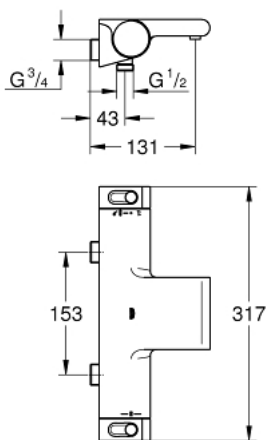

## 34 178 001 GROHTHERM 2000 THERMOSTATIC BATH MIXER 3/4"

### PRODUCT DESCRIPTION

- Colour: chrome
- wall mounted
- GROHE CoolTouch safety housing
- GROHE LongLife finish
- GROHE Aqua Paddles, ergonomically shaped handles
- GROHE SafeStop safety button at 38°C
- GROHE SafeStop Plus optional temperature limiter at 43°C included
- GROHE TurboStat - compact cartridge with wax thermoelement
- integrated mixed water shut off
- GROHE AquaDimmer with multiple function:
  - FlowControl Button, one-button switch for full water flow to the shower
  - flow control
  - diverter: bath/shower
  - shower bottom outlet 1/2"
  - 
  - flow straightener
- built-in non return valves
- dirt strainers
- protected against backflow
- without straight unions
- centre distance 153 mm
- GROHE EcoJoy - Less water, perfect flow

### SPARE PARTS, 3月 2013 – now

- 1: Shut-off handle (Spare part-nr. 47923000)
- 1.1: Cover cap (Spare part-nr. 4788300M)
- 2: Stop (Spare part-nr. 47925000)
- 3: Aquadimmer (Spare part-nr. 12433000)
- 4: Water flow (Spare part-nr. 47751000)
- 5: Temperature control handle (Spare part-nr. 47917000)
- 5.1: Cover cap (Spare part-nr. 4788300M)
- 6: Fitting ring (Spare part-nr. 47743000)
- 7: Thermostatic compact cartridge 1/2" (Spare part-nr. 47439000)
- 8: Non-return valve (Spare part-nr. 47345000)
- 8.1: Dirt strainer (Spare part-nr. 0726400M)
- 8.2: Non-return valve (Spare part-nr. 08565000)
- 8.3: O-ring  $\varnothing 17 \times \varnothing 2$  (Spare part-nr. 0305500M)
- 9: Water flow (Spare part-nr. 47924000)
- 10: Straight union, lockable (Spare part-nr. 12065000)\*
- 11: Socket spanner (Spare part-nr. 19332000)\*
- 12: GROHE TurboStat cartridge 1/2" (Spare part-nr. 47175000)\*