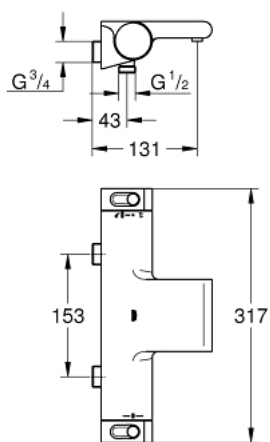

## 34 178 001 GROHTHERM 2000 THERMOSTATIC BATH MIXER 3/4"

### PRODUCT DESCRIPTION

- Colour: chrome
- wall mounted
- GROHE CoolTouch safety housing
- GROHE LongLife finish
- GROHE Aqua Paddles, ergonomically shaped handles
- GROHE SafeStop safety button at 38°C
- GROHE SafeStop Plus optional temperature limiter at 43°C included
- GROHE TurboStat - compact cartridge with wax thermoelement
- integrated mixed water shut off
- GROHE AquaDimmer with multiple function:
  - integrated GROHE EcoButton (economy button with economy stop for shower)
  - flow control
  - diverter: bath/shower
  - shower bottom outlet 1/2"
  - 
  - flow straightener
  - built-in non return valves
  - dirt strainers
  - protected against backflow
  - without straight unions
  - centre distance 153 mm
- GROHE EcoJoy - Less water, perfect flow

### SPARE PARTS, 3月 2013 – now

- 1: Shut-off handle (Spare part-nr. 47923000)
- 1.1: Cover cap (Spare part-nr. 4788300M)
- 2: Stop (Spare part-nr. 47925000)
- 3: Aquadimmer (Spare part-nr. 12433000)
- 4: Water flow (Spare part-nr. 47751000)
- 5: Temperature control handle (Spare part-nr. 47917000)
- 5.1: Cover cap (Spare part-nr. 4788300M)
- 6: Fitting ring (Spare part-nr. 47743000)
- 7: Thermostatic compact cartridge 1/2" (Spare part-nr. 47439000)
- 8: Non-return valve (Spare part-nr. 47345000)
- 8.1: Dirt strainer (Spare part-nr. 0726400M)
- 8.2: Non-return valve (Spare part-nr. 08565000)
- 8.3: O-ring  $\varnothing 17 \times \varnothing 2$  (Spare part-nr. 0305500M)
- 9: Water flow (Spare part-nr. 47924000)
- 10: Straight union, lockable (Spare part-nr. 12065000)\*
- 11: Socket spanner (Spare part-nr. 19332000)\*
- 12: GROHE TurboStat cartridge 1/2" (Spare part-nr. 47175000)\*