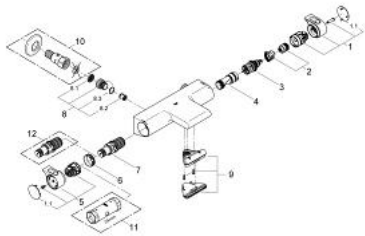

### PRODUCT DESCRIPTION

- Colour: chrome
- wall mounted
- GROHE CoolTouch safety housing
- GROHE LongLife finish
- GROHE Aqua Paddles, ergonomically shaped handles
- GROHE SafeStop safety button at 38°C
- GROHE SafeStop Plus optional temperature limiter at 43°C included
- GROHE TurboStat - compact cartridge with wax thermoelement
- integrated mixed water shut off
- GROHE AquaDimmer with multiple function:
  - integrated GROHE EcoButton (economy button with economy stop for shower)
  - flow control
  - diverter: bath/shower
  - shower bottom outlet 1/2"
  - 
  - flow straightener
  - built-in non return valves
  - dirt strainers
  - protected against backflow
  - without straight unions
  - centre distance 153 mm
- GROHE EcoJoy - Less water, perfect flow

### SPARE PARTS, 3月 2013 – now

- 1: Shut-off handle (Spare part-nr. 47923000)
- 1.1: Cover cap (Spare part-nr. 4788300M)
- 2: Stop (Spare part-nr. 47925000)
- 3: Aquadimmer (Spare part-nr. 12433000)
- 4: Water flow (Spare part-nr. 47751000)
- 5: Temperature control handle (Spare part-nr. 47917000)
- 5.1: Cover cap (Spare part-nr. 4788300M)
- 6: Fitting ring (Spare part-nr. 47743000)
- 7: Thermostatic compact cartridge 1/2" (Spare part-nr. 47439000)
- 8: Non-return valve (Spare part-nr. 47345000)
- 8.1: Dirt strainer (Spare part-nr. 0726400M)
- 8.2: Non-return valve (Spare part-nr. 08565000)
- 8.3: O-ring  $\varnothing 17 \times \varnothing 2$  (Spare part-nr. 0305500M)
- 9: Water flow (Spare part-nr. 47924000)
- 10: Straight union, lockable (Spare part-nr. 12065000)\*
- 11: Socket spanner (Spare part-nr. 19332000)\*
- 12: GROHE TurboStat cartridge 1/2" (Spare part-nr. 47175000)\*