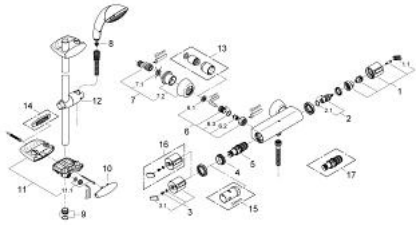

34 195 000 GROHTHERM 2000 THERMOSTAT SHOWER MIXER

PRODUCT DESCRIPTION

- Colour: chrome
- consists of:
 - Grohtherm 2000 thermostat shower mixer(34 169)
 - hand shower Movario Trio (28 390)
 - shower rail Movario, 600 mm
 - shower hose Rotaflex (28 409)
- GROHE EcoJoy - less water, perfect flow
- GROHE LongLife finish

34 195 000 GROHTHERM 2000 THERMOSTAT SHOWER MIXER

SPARE PARTS, May 2007 – now

1: Handle for shut-off valve with economy device (Spare part-nr. 47745000)

1.1: Cap (Spare part-nr. 1007500M)

2: Ceramic headpart, 1/2" (Spare part-nr. 45346000)

2.1: O-ring $\varnothing 18.2 \times \varnothing 1.7$ (Spare part-nr. 0392400M)

3: Scale handle (Spare part-nr. 47742000)

3.1: Cap (Spare part-nr. 1007500M)

4: Fitting ring (Spare part-nr. 47743000)

5: Thermostatic compact cartridge 1/2" (Spare part-nr. 47439000)

7: S-union (Spare part-nr. 12058000)

7.1: Ball seal dia. 9x6.8 mm (Spare part-nr. 0138600M)

7.2: Covering escutcheon (Spare part-nr. 45545000)

8: Dirt strainer (Spare part-nr. 0676800M)

9: Cap (Spare part-nr. 45922000)