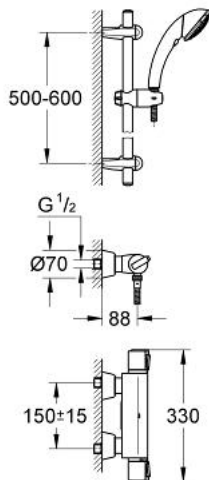

34 195 000 GROHTHERM 2000 THERMOSTAT SHOWER MIXER

PRODUCT DESCRIPTION

- Colour: chrome
- consists of:
 - Grohtherm 2000 thermostat shower mixer(34 169)
 - hand shower Movario Trio (28 390)
 - shower rail Movario, 600 mm
 - shower hose Rotaflex (28 409)
- GROHE EcoJoy - less water, perfect flow
- GROHE LongLife finish

34 195 000 GROHTHERM 2000 THERMOSTAT SHOWER MIXER

SPARE PARTS, May 2007 – now

1: Handle for shut-off valve with economy device (Spare part-nr. 47745000)

1.1: Cap (Spare part-nr. 1007500M)

2: Ceramic headpart, 1/2" (Spare part-nr. 45346000)

2.1: O-ring $\varnothing 18.2 \times \varnothing 1.7$ (Spare part-nr. 0392400M)

3: Scale handle (Spare part-nr. 47742000)

3.1: Cap (Spare part-nr. 1007500M)

4: Fitting ring (Spare part-nr. 47743000)

5: Thermostatic compact cartridge 1/2" (Spare part-nr. 47439000)

7: S-union (Spare part-nr. 12058000)

7.1: Ball seal dia. 9x6.8 mm (Spare part-nr. 0138600M)

7.2: Covering escutcheon (Spare part-nr. 45545000)

8: Dirt strainer (Spare part-nr. 0676800M)

9: Cap (Spare part-nr. 45922000)