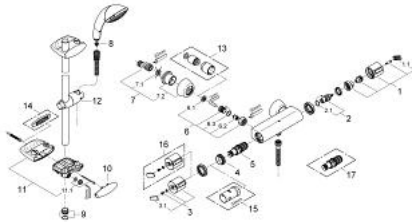

34 195 000 GROHTHERM 2000 THERMOSTATIC SHOWER MIXER 1/2"

PRODUCT DESCRIPTION

- Colour: chrome
- consisting of:
 - Grotherm 2000 thermostatic shower mixer(34 169)
 - hand shower Movario Trio (28 390)
 - shower rail Movario, 600 mm
 - shower hose Rotaflex (28 409)
 - GROHE EcoJoy - Less water, perfect flow
 - GROHE LongLife finish

34 195 000 GROHTHERM 2000 THERMOSTATIC SHOWER MIXER 1/2"

SPARE PARTS, 5月 2007 – now

1: Handle for shut-off valve with economy device (Spare part-nr. 47745000)

1.1: Cover cap (Spare part-nr. 1007500M)

2: Ceramic headpart 1/2" (Spare part-nr. 45346000)

2.1: O-ring $\varnothing 18.2 \times \varnothing 1.7$ (Spare part-nr. 0392400M)

3: Temperature scale handle (Spare part-nr. 47742000)

3.1: Cover cap (Spare part-nr. 1007500M)

4: Fitting ring (Spare part-nr. 47743000)