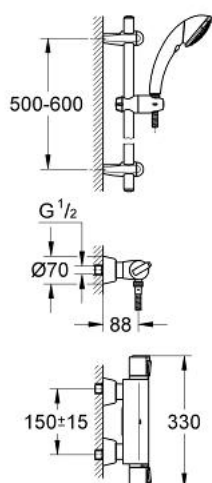

34 195 000 GROHTHERM 2000 THERMOSTATIC SHOWER MIXER 1/2"

PRODUCT DESCRIPTION

- Colour: chrome
- consisting of:
 - Grotherm 2000 thermostatic shower mixer(34 169)
 - hand shower Movario Trio (28 390)
 - shower rail Movario, 600 mm
 - shower hose Rotaflex (28 409)
 - GROHE EcoJoy - Less water, perfect flow
 - GROHE LongLife finish

34 195 000 GROHTHERM 2000 THERMOSTATIC SHOWER MIXER 1/2"

SPARE PARTS, 5月 2007 – now

1: Handle for shut-off valve with economy device (Spare part-nr. 47745000)

1.1: Cover cap (Spare part-nr. 1007500M)

2: Ceramic headpart 1/2" (Spare part-nr. 45346000)

2.1: O-ring $\varnothing 18.2 \times \varnothing 1.7$ (Spare part-nr. 0392400M)

3: Temperature scale handle (Spare part-nr. 47742000)

3.1: Cover cap (Spare part-nr. 1007500M)

4: Fitting ring (Spare part-nr. 47743000)

5: Thermostatic compact cartridge 1/2" (Spare part-nr. 47439000)

6: Non-return valve (Spare part-nr. 47189000)

6.1: Dirt strainer (Spare part-nr. 0726400M)

6.2: Non-return valve (Spare part-nr. 08565000)