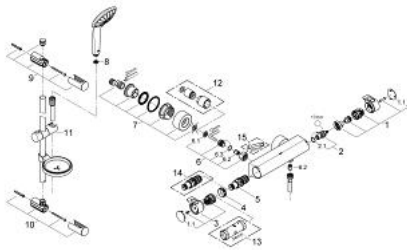

34 195 001 GROHTHERM 2000 THERMOSTATIC SHOWER MIXER 1/2" WITH SHOWER SET

PRODUCT DESCRIPTION

- Colour: chrome
- consists of:
 - Grohtherm 2000 thermostat shower mixer(34 169)
 - Euphoria 110 Massage shower set, 600 mm (27 231 001)

34 195 001 GROHTHERM 2000 THERMOSTATIC SHOWER MIXER 1/2" WITH SHOWER SET

SPARE PARTS, February 2012 – now

- 1: Shut-off handle Aqua Paddle (Spare part-nr. 47916000)
 - 1.1: Cap (Spare part-nr. 4788300M)
 - 2: Ceramic headpart, 1/2" (Spare part-nr. 45346000)
 - 2.1: O-ring $\varnothing 18.2 \times \varnothing 1.7$ (Spare part-nr. 0392400M)
 - 3: Temperature control handle (Spare part-nr. 47917000)
 - 3.1: Cap (Spare part-nr. 4788300M)
 - 4: Fitting ring (Spare part-nr. 47743000)
 - 5: Thermostatic compact cartridge 1/2" (Spare part-nr. 47439000)
 - 6: Non-return valve (Spare part-nr. 47189000)
 - 6.1: Dirt Strainer (Spare part-nr. 0726400M)
 - 6.2: Non-return valve (Spare part-nr. 08565000)
 - 6.3: O-ring $\varnothing 17 \times \varnothing 2$ (Spare part-nr. 0305500M)
 - 7: S-union (Spare part-nr. 12693000)
 - 8: Dirt strainer (Spare part-nr. 0700200M)
 - 9: Outlet shower holder (Spare part-nr. 48100000)
 - 10: Outlet shower holder (Spare part-nr. 48098000)
 - 11: Sliding piece (Spare part-nr. 48099000)
 - 12: Extension set 1/2", 30 mm (Spare part-nr. 46238000)*
 - 13: Socket spanner (Spare part-nr. 19332000)*
 - 14: GROHE TurboStat cartridge 1/2" (Spare part-nr. 47175000)*
 - 15: Special spanner (Spare part-nr. 19377000)*
- * Optional accessories