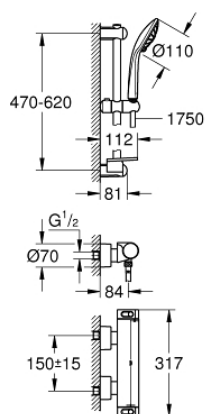

34 195 001 GROHTHERM 2000 THERMOSTATIC SHOWER MIXER 1/2" WITH SHOWER SET

PRODUCT DESCRIPTION

- Colour: chrome
- consists of:
 - Grohtherm 2000 thermostat shower mixer(34 169)
 - Euphoria 110 Massage shower set, 600 mm (27 231 001)

34 195 001 GROHTHERM 2000 THERMOSTATIC SHOWER MIXER 1/2" WITH SHOWER SET

SPARE PARTS, February 2012 – now

- 1: Shut-off handle Aqua Paddle (Spare part-nr. 47916000)
 - 1.1: Cap (Spare part-nr. 4788300M)
 - 2: Ceramic headpart, 1/2" (Spare part-nr. 45346000)
 - 2.1: O-ring $\varnothing 18.2 \times \varnothing 1.7$ (Spare part-nr. 0392400M)
 - 3: Temperature control handle (Spare part-nr. 47917000)
 - 3.1: Cap (Spare part-nr. 4788300M)
 - 4: Fitting ring (Spare part-nr. 47743000)
 - 5: Thermostatic compact cartridge 1/2" (Spare part-nr. 47439000)
 - 6: Non-return valve (Spare part-nr. 47189000)
 - 6.1: Dirt Strainer (Spare part-nr. 0726400M)
 - 6.2: Non-return valve (Spare part-nr. 08565000)
 - 6.3: O-ring $\varnothing 17 \times \varnothing 2$ (Spare part-nr. 0305500M)
 - 7: S-union (Spare part-nr. 12693000)
 - 8: Dirt strainer (Spare part-nr. 0700200M)
 - 9: Outlet shower holder (Spare part-nr. 48100000)
 - 10: Outlet shower holder (Spare part-nr. 48098000)
 - 11: Sliding piece (Spare part-nr. 48099000)
 - 12: Extension set 1/2", 30 mm (Spare part-nr. 46238000)*
 - 13: Socket spanner (Spare part-nr. 19332000)*
 - 14: GROHE TurboStat cartridge 1/2" (Spare part-nr. 47175000)*
 - 15: Special spanner (Spare part-nr. 19377000)*
- * Optional accessories