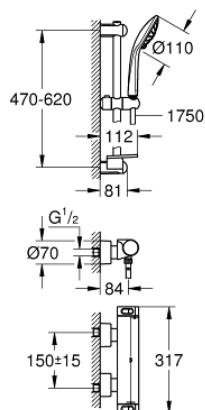

34 195 001 GROHTHERM 2000 THERMOSTATIC SHOWER MIXER 1/2" WITH SHOWER SET

PRODUCT DESCRIPTION

- Colour: chrome
- consisting of:
 - Grotherm 2000 thermostatic shower mixer(34 169)
 - Euphoria 110 Massage shower set, 600 mm (27 231 001)

34 195 001 GROHTHERM 2000 THERMOSTATIC SHOWER MIXER 1/2" WITH SHOWER SET

SPARE PARTS, 2月 2012 – now

- 1: Shut-off handle Aqua Paddle (Spare part-nr. 47916000)
 - 1.1: Cover cap (Spare part-nr. 4788300M)
 - 2: Ceramic headpart 1/2" (Spare part-nr. 45346000)
 - 2.1: O-ring $\varnothing 18.2 \times \varnothing 1.7$ (Spare part-nr. 0392400M)
 - 3: Temperature control handle (Spare part-nr. 47917000)
 - 3.1: Cover cap (Spare part-nr. 4788300M)
 - 4: Fitting ring (Spare part-nr. 47743000)
 - 5: Thermostatic compact cartridge 1/2" (Spare part-nr. 47439000)
 - 6: Non-return valve (Spare part-nr. 47189000)
 - 6.1: Dirt strainer (Spare part-nr. 0726400M)
 - 6.2: Non-return valve (Spare part-nr. 08565000)
 - 6.3: O-ring $\varnothing 17 \times \varnothing 2$ (Spare part-nr. 0305500M)
 - 7: S-union (Spare part-nr. 12693000)
 - 8: Dirt strainer (Spare part-nr. 0700200M)
 - 9: Shower rail holder (Spare part-nr. 48100000)
 - 10: Shower rail holder (Spare part-nr. 48098000)
 - 11: Glide element (Spare part-nr. 48099000)
 - 12: Extension set, 30 mm (Spare part-nr. 46238000)*
 - 13: Socket spanner (Spare part-nr. 19332000)*
 - 14: GROHE TurboStat cartridge 1/2" (Spare part-nr. 47175000)*
 - 15: Special spanner (Spare part-nr. 19377000)*
- * Optional accessories