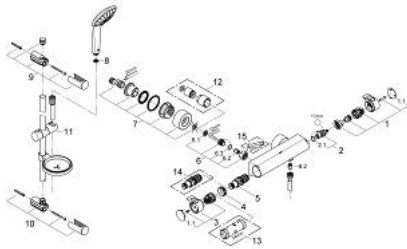

34 195 001 GROHTHERM 2000 THERMOSTATIC SHOWER MIXER 1/2" WITH SHOWER SET

PRODUCT DESCRIPTION

- Colour: chrome
- consisting of:
 - Grotherm 2000 thermostatic shower mixer(34 169)
 - Euphoria 110 Massage shower set, 600 mm (27 231 001)

34 195 001 GROHTHERM 2000 THERMOSTATIC SHOWER MIXER 1/2" WITH SHOWER SET

SPARE PARTS, 2月 2012 – now

- 1: Shut-off handle Aqua Paddle (Spare part-nr. 47916000)
 - 1.1: Cover cap (Spare part-nr. 4788300M)
 - 2: Ceramic headpart 1/2" (Spare part-nr. 45346000)
 - 2.1: O-ring $\varnothing 18.2 \times \varnothing 1.7$ (Spare part-nr. 0392400M)
 - 3: Temperature control handle (Spare part-nr. 47917000)
 - 3.1: Cover cap (Spare part-nr. 4788300M)
 - 4: Fitting ring (Spare part-nr. 47743000)
 - 5: Thermostatic compact cartridge 1/2" (Spare part-nr. 47439000)
 - 6: Non-return valve (Spare part-nr. 47189000)
 - 6.1: Dirt strainer (Spare part-nr. 0726400M)
 - 6.2: Non-return valve (Spare part-nr. 08565000)
 - 6.3: O-ring $\varnothing 17 \times \varnothing 2$ (Spare part-nr. 0305500M)
 - 7: S-union (Spare part-nr. 12693000)
 - 8: Dirt strainer (Spare part-nr. 0700200M)
 - 9: Shower rail holder (Spare part-nr. 48100000)
 - 10: Shower rail holder (Spare part-nr. 48098000)
 - 11: Glide element (Spare part-nr. 48099000)
 - 12: Extension set, 30 mm (Spare part-nr. 46238000)*
 - 13: Socket spanner (Spare part-nr. 19332000)*
 - 14: GROHE TurboStat cartridge 1/2" (Spare part-nr. 47175000)*
 - 15: Special spanner (Spare part-nr. 19377000)*
- * Optional accessories