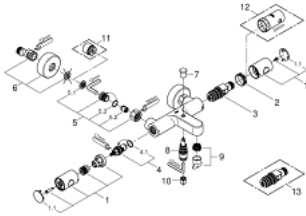

### PRODUCT DESCRIPTION

- Colour: chrome
- wall mounted
- GROHE LongLife finish
- GROHE MetalGrip ergonomically shaped metal handles
- GROHE SafeStop - safety button at 38°C
- GROHE SafeStop Plus - optional temperature limiter at 43°C included
- GROHE TurboStat - compact cartridge with wax thermoelement
- integrated mixed water shut off
- automatic diverter: bath/shower
- volume handle with EcoButton (economy button with individually adjustable economy stop)
- ceramic headpart 1/2", 180°
- shower outlet below 1/2"
- mousseur
- built-in non return valves
- dirt strainers
- Protected against backflow
- S-unions
- metal escutcheon
- GROHE EcoJoy - less water, perfect flow

### SPARE PARTS, February 2014 – now

- 1: Costa metal handle 1/2" (Spare part-nr. 47984000)
- 1.1: Cap (Spare part-nr. 6458500M)
- 2: Fitting ring (Spare part-nr. 47743000)
- 3: Thermostatic compact cartridge 1/2" (Spare part-nr. 47439000)
- 4: Ceramic headpart, 1/2" (Spare part-nr. 45346000)
- 4.1: O-ring  $\varnothing 18.2 \times \varnothing 1.7$  (Spare part-nr. 0392400M)
- 5: Non-return valve (Spare part-nr. 47189000)
- 5.1: Dirt Strainer (Spare part-nr. 0726400M)
- 5.2: Non-return valve (Spare part-nr. 08565000)
- 5.3: O-ring  $\varnothing 17 \times \varnothing 2$  (Spare part-nr. 0305500M)
- 6: S-union (Spare part-nr. 12662000)
- 7: Diverter knob (Spare part-nr. 65648000)
- 8: Diverter (Spare part-nr. 65655000)
- 9: Mousseur (Spare part-nr. 13926000)
- 10: Non-return valve (Spare part-nr. 08565000)
- 11: Extension 3/4", 20 mm (Spare part-nr. 0713000M)\*
- 12: Socket spanner (Spare part-nr. 19332000)\*
- 13: GROHE TurboStat cartridge 1/2" (Spare part-nr. 47175000)\*