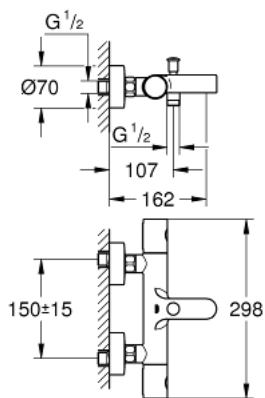

## 34 215 002 GROHTHERM 1000 COSMOPOLITAN M THERMOSTAT BATH/SHOWER MIXER

### PRODUCT DESCRIPTION

- Colour: chrome
- wall mounted
- GROHE LongLife finish
- GROHE MetalGrip ergonomically shaped metal handles
- GROHE SafeStop - safety button at 38°C
- GROHE SafeStop Plus - optional temperature limiter at 43°C included
- GROHE TurboStat - compact cartridge with wax thermoelement
- integrated mixed water shut off
- automatic diverter: bath/shower
- volume handle with EcoButton (economy button with individually adjustable economy stop)
- ceramic headpart 1/2", 180°
- shower outlet below 1/2"
- mousseur
- built-in non return valves
- dirt strainers
- Protected against backflow
- S-unions
- metal escutcheon
- GROHE EcoJoy - less water, perfect flow

### SPARE PARTS, February 2014 – now

- 1: Costa metal handle 1/2" (Spare part-nr. 47984000)
- 1.1: Cap (Spare part-nr. 6458500M)
- 2: Fitting ring (Spare part-nr. 47743000)
- 3: Thermostatic compact cartridge 1/2" (Spare part-nr. 47439000)
- 4: Ceramic headpart, 1/2" (Spare part-nr. 45346000)
- 4.1: O-ring  $\varnothing 18.2 \times \varnothing 1.7$  (Spare part-nr. 0392400M)
- 5: Non-return valve (Spare part-nr. 47189000)
- 5.1: Dirt Strainer (Spare part-nr. 0726400M)
- 5.2: Non-return valve (Spare part-nr. 08565000)
- 5.3: O-ring  $\varnothing 17 \times \varnothing 2$  (Spare part-nr. 0305500M)
- 6: S-union (Spare part-nr. 12662000)
- 7: Diverter knob (Spare part-nr. 65648000)
- 8: Diverter (Spare part-nr. 65655000)
- 9: Mousseur (Spare part-nr. 13926000)
- 10: Non-return valve (Spare part-nr. 08565000)
- 11: Extension 3/4", 20 mm (Spare part-nr. 0713000M)\*
- 12: Socket spanner (Spare part-nr. 19332000)\*
- 13: GROHE TurboStat cartridge 1/2" (Spare part-nr. 47175000)\*