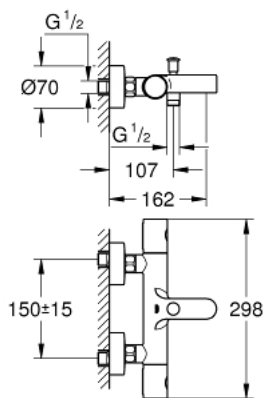

34 215 002 **GROHTHERM 1000 COSMOPOLITAN M THERMOSTATIC BATH MIXER 1/2"**

PRODUCT DESCRIPTION

- Colour: chrome
- wall mounted
- GROHE LongLife finish
- GROHE MetalGrip ergonomically shaped metal handles
- GROHE SafeStop safety button at 38°C
- GROHE SafeStop Plus optional temperature limiter at 43°C included
- GROHE TurboStat - compact cartridge with wax thermoelement
- integrated mixed water shut off
- automatic diverter: bath/shower
- volume handle with FlowControl Button (button with individually adjustable stop)
- ceramic headpart 1/2", 180°
- shower bottom outlet 1/2"
- mousseur
- built-in non return valves
- dirt strainers
- protected against backflow
- S-unions
- metal escutcheon
- GROHE EcoJoy - Less water, perfect flow

34 215 002 GROHTHERM 1000 COSMOPOLITAN M THERMOSTATIC BATH MIXER 1/2"

SPARE PARTS, 2月 2014 – now

- 1: Metal handle 1/2" (Spare part-nr. 47984000)
 - 1.1: Cover cap (Spare part-nr. 6458500M)
 - 2: Fitting ring (Spare part-nr. 47743000)
 - 3: Thermostatic compact cartridge 1/2" (Spare part-nr. 47439000)
 - 4: Ceramic headpart 1/2" (Spare part-nr. 45346000)
 - 4.1: O-ring $\varnothing 18.2 \times \varnothing 1.7$ (Spare part-nr. 0392400M)
 - 5: Non-return valve (Spare part-nr. 47189000)
 - 5.1: Dirt strainer (Spare part-nr. 0726400M)
 - 5.2: Non-return valve (Spare part-nr. 08565000)
 - 5.3: O-ring $\varnothing 17 \times \varnothing 2$ (Spare part-nr. 0305500M)
 - 6: S-union (Spare part-nr. 12662000)
 - 7: Diverter knob (Spare part-nr. 65648000)
 - 8: Diverter (Spare part-nr. 65655000)
 - 9: Mousseur (Spare part-nr. 13926000)
 - 10: Non-return valve (Spare part-nr. 08565000)
 - 11: Extension 3/4", 20 mm (Spare part-nr. 0713000M)*
 - 12: Socket spanner (Spare part-nr. 19332000)*
 - 13: GROHE TurboStat cartridge 1/2" (Spare part-nr. 47175000)*
- * Optional accessories