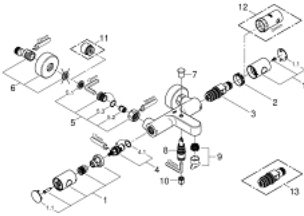

34 215 002 GROHTHERM 1000 COSMOPOLITAN M THERMOSTATIC BATH MIXER 1/2"

PRODUCT DESCRIPTION

- Colour: chrome
- wall mounted
- GROHE LongLife finish
- GROHE MetalGrip ergonomically shaped metal handles
- GROHE SafeStop safety button at 38°C
- GROHE SafeStop Plus optional temperature limiter at 43°C included
- GROHE TurboStat - compact cartridge with wax thermoelement
- integrated mixed water shut off
- automatic diverter: bath/shower
- volume handle with GROHE EcoButton (economy button with individually adjustable economy stop)
- ceramic headpart 1/2", 180°
- shower bottom outlet 1/2"
- mousseur
- built-in non return valves
- dirt strainers
- protected against backflow
- S-unions
- metal escutcheon
- GROHE EcoJoy - Less water, perfect flow

34 215 002 GROHTHERM 1000 COSMOPOLITAN M THERMOSTATIC BATH MIXER 1/2"

SPARE PARTS, 2月 2014 – now

- 1: Metal handle 1/2" (Spare part-nr. 47984000)
- 1.1: Cover cap (Spare part-nr. 6458500M)
- 2: Fitting ring (Spare part-nr. 47743000)
- 3: Thermostatic compact cartridge 1/2" (Spare part-nr. 47439000)
- 4: Ceramic headpart 1/2" (Spare part-nr. 45346000)
- 4.1: O-ring $\varnothing 18.2 \times \varnothing 1.7$ (Spare part-nr. 0392400M)
- 5: Non-return valve (Spare part-nr. 47189000)
- 5.1: Dirt strainer (Spare part-nr. 0726400M)
- 5.2: Non-return valve (Spare part-nr. 08565000)
- 5.3: O-ring $\varnothing 17 \times \varnothing 2$ (Spare part-nr. 0305500M)
- 6: S-union (Spare part-nr. 12662000)
- 7: Diverter knob (Spare part-nr. 65648000)
- 8: Diverter (Spare part-nr. 65655000)
- 9: Mousseur (Spare part-nr. 13926000)
- 10: Non-return valve (Spare part-nr. 08565000)
- 11: Extension 3/4", 20 mm (Spare part-nr. 0713000M)*
- 12: Socket spanner (Spare part-nr. 19332000)*
- 13: GROHE TurboStat cartridge 1/2" (Spare part-nr. 47175000)*