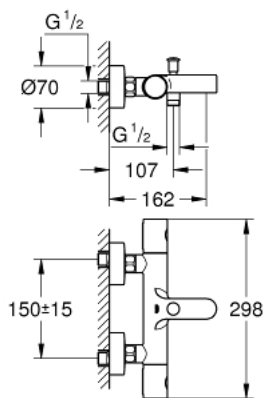

34 215 002 GROHTHERM 1000 COSMOPOLITAN M THERMOSTATIC BATH MIXER 1/2"

PRODUCT DESCRIPTION

- Colour: chrome
- wall mounted
- GROHE LongLife finish
- GROHE MetalGrip ergonomically shaped metal handles
- GROHE SafeStop safety button at 38°C
- GROHE SafeStop Plus optional temperature limiter at 43°C included
- GROHE TurboStat - compact cartridge with wax thermoelement
- integrated mixed water shut off
- automatic diverter: bath/shower
- volume handle with GROHE EcoButton (economy button with individually adjustable economy stop)
- ceramic headpart 1/2", 180°
- shower bottom outlet 1/2"
- mousseur
- built-in non return valves
- dirt strainers
- protected against backflow
- S-unions
- metal escutcheon
- GROHE EcoJoy - Less water, perfect flow

34 215 002 GROHTHERM 1000 COSMOPOLITAN M THERMOSTATIC BATH MIXER 1/2"

SPARE PARTS, 2月 2014 – now

- 1: Metal handle 1/2" (Spare part-nr. 47984000)
- 1.1: Cover cap (Spare part-nr. 6458500M)
- 2: Fitting ring (Spare part-nr. 47743000)
- 3: Thermostatic compact cartridge 1/2" (Spare part-nr. 47439000)
- 4: Ceramic headpart 1/2" (Spare part-nr. 45346000)
- 4.1: O-ring $\varnothing 18.2 \times \varnothing 1.7$ (Spare part-nr. 0392400M)
- 5: Non-return valve (Spare part-nr. 47189000)
- 5.1: Dirt strainer (Spare part-nr. 0726400M)
- 5.2: Non-return valve (Spare part-nr. 08565000)
- 5.3: O-ring $\varnothing 17 \times \varnothing 2$ (Spare part-nr. 0305500M)
- 6: S-union (Spare part-nr. 12662000)
- 7: Diverter knob (Spare part-nr. 65648000)
- 8: Diverter (Spare part-nr. 65655000)
- 9: Mousseur (Spare part-nr. 13926000)
- 10: Non-return valve (Spare part-nr. 08565000)
- 11: Extension 3/4", 20 mm (Spare part-nr. 0713000M)*
- 12: Socket spanner (Spare part-nr. 19332000)*
- 13: GROHE TurboStat cartridge 1/2" (Spare part-nr. 47175000)*