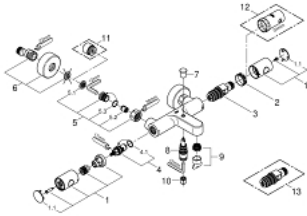

34 215 002 **GROHTHERM 1000 COSMOPOLITAN M THERMOSTATIC BATH MIXER 1/2"**

PRODUCT DESCRIPTION

- Colour: chrome
- wall mounted
- GROHE LongLife finish
- GROHE MetalGrip ergonomically shaped metal handles
- GROHE SafeStop safety button at 38°C
- GROHE SafeStop Plus optional temperature limiter at 43°C included
- GROHE TurboStat - compact cartridge with wax thermoelement
- integrated mixed water shut off
- automatic diverter: bath/shower
- volume handle with FlowControl Button (button with individually adjustable stop)
- ceramic headpart 1/2", 180°
- shower bottom outlet 1/2"
- mousseur
- built-in non return valves
- dirt strainers
- protected against backflow
- S-unions
- metal escutcheon
- GROHE EcoJoy - Less water, perfect flow

34 215 002 GROHTHERM 1000 COSMOPOLITAN M THERMOSTATIC BATH MIXER 1/2"

SPARE PARTS, 2月 2014 – now

- 1: Metal handle 1/2" (Spare part-nr. 47984000)
 - 1.1: Cover cap (Spare part-nr. 6458500M)
 - 2: Fitting ring (Spare part-nr. 47743000)
 - 3: Thermostatic compact cartridge 1/2" (Spare part-nr. 47439000)
 - 4: Ceramic headpart 1/2" (Spare part-nr. 45346000)
 - 4.1: O-ring $\varnothing 18.2 \times \varnothing 1.7$ (Spare part-nr. 0392400M)
 - 5: Non-return valve (Spare part-nr. 47189000)
 - 5.1: Dirt strainer (Spare part-nr. 0726400M)
 - 5.2: Non-return valve (Spare part-nr. 08565000)
 - 5.3: O-ring $\varnothing 17 \times \varnothing 2$ (Spare part-nr. 0305500M)
 - 6: S-union (Spare part-nr. 12662000)
 - 7: Diverter knob (Spare part-nr. 65648000)
 - 8: Diverter (Spare part-nr. 65655000)
 - 9: Mousseur (Spare part-nr. 13926000)
 - 10: Non-return valve (Spare part-nr. 08565000)
 - 11: Extension 3/4", 20 mm (Spare part-nr. 0713000M)*
 - 12: Socket spanner (Spare part-nr. 19332000)*
 - 13: GROHE TurboStat cartridge 1/2" (Spare part-nr. 47175000)*
- * Optional accessories