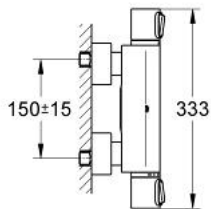

34 236 000 ALLURE THERMOSTAT SHOWER MIXER

PRODUCT DESCRIPTION

- Colour: chrome
- wall mounted
- GROHE CoolTouch safety housing
- GROHE TurboStat - compact cartridge with wax thermoelement
- integrated mixed water shut off
- ceramic headpart 1/2", 180°
- volume handle with FlowControl Button (button with individually adjustable stop)
- GROHE SafeStop - safety button at 38°C
- shower outlet below 1/2"
- built-in non return valves
- dirt strainers
- covered S-unions
- Protected against backflow
- GROHE LongLife finish
- GROHE EcoJoy - less water, perfect flow
- without shower set

34 236 000 ALLURE THERMOSTAT SHOWER MIXER

SPARE PARTS, November 2007 – now

- 1: Handle (Spare part-nr. 47784000)
 - 1.1: Cap (Spare part-nr. 0635600M)
 - 2: Ceramic headpart, 1/2" (Spare part-nr. 45346000)
 - 2.1: O-ring $\varnothing 18.2 \times \varnothing 1.7$ (Spare part-nr. 0392400M)
 - 3: Fitting ring (Spare part-nr. 47743000)
 - 4: Thermostatic compact cartridge 1/2" (Spare part-nr. 47439000)
 - 5: Non-return valve (Spare part-nr. 47189000)
 - 5.1: Dirt Strainer (Spare part-nr. 0726400M)
 - 5.2: Non-return valve (Spare part-nr. 08565000)
 - 5.3: O-ring $\varnothing 17 \times \varnothing 2$ (Spare part-nr. 0305500M)
 - 6: S-union (Spare part-nr. 12693000)
 - 7: Extension set 1/2", 30 mm (Spare part-nr. 46238000)*
 - 8: Socket spanner (Spare part-nr. 19332000)*
 - 9: GROHE TurboStat cartridge 1/2" (Spare part-nr. 47175000)*
- * Optional accessories