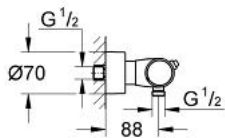

34 236 000 ALLURE THERMOSTAT SHOWER MIXER

PRODUCT DESCRIPTION

- Colour: chrome
- wall mounted
- GROHE CoolTouch safety housing
- GROHE TurboStat - compact cartridge with wax thermoelement
- integrated mixed water shut off
- ceramic headpart 1/2", 180°
- volume handle with EcoButton (economy button with individually adjustable economy stop)
- GROHE SafeStop - safety button at 38°C
- shower outlet below 1/2"
- built-in non return valves
- dirt strainers
- covered S-unions
- Protected against backflow
- GROHE LongLife finish
- GROHE EcoJoy - less water, perfect flow
- without shower set

34 236 000 ALLURE THERMOSTAT SHOWER MIXER

SPARE PARTS, November 2007 – now

- 1: Handle (Spare part-nr. 47784000)
 - 1.1: Cap (Spare part-nr. 0635600M)
 - 2: Ceramic headpart, 1/2" (Spare part-nr. 45346000)
 - 2.1: O-ring $\varnothing 18.2 \times \varnothing 1.7$ (Spare part-nr. 0392400M)
 - 3: Fitting ring (Spare part-nr. 47743000)
 - 4: Thermostatic compact cartridge 1/2" (Spare part-nr. 47439000)
 - 5: Non-return valve (Spare part-nr. 47189000)
 - 5.1: Dirt Strainer (Spare part-nr. 0726400M)
 - 5.2: Non-return valve (Spare part-nr. 08565000)
 - 5.3: O-ring $\varnothing 17 \times \varnothing 2$ (Spare part-nr. 0305500M)
 - 6: S-union (Spare part-nr. 12693000)
 - 7: Extension set 1/2", 30 mm (Spare part-nr. 46238000)*
 - 8: Socket spanner (Spare part-nr. 19332000)*
 - 9: GROHE TurboStat cartridge 1/2" (Spare part-nr. 47175000)*
- * Optional accessories