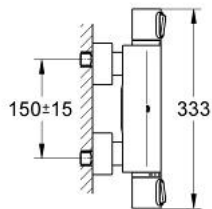

34 236 000 ALLURE THERMOSTAT SHOWER MIXER

PRODUCT DESCRIPTION

- Colour: chrome
- wall mounted
- GROHE CoolTouch safety housing
- GROHE TurboStat - compact cartridge with wax thermoelement
- integrated mixed water shut off
- ceramic headpart 1/2", 180°
- volume handle with EcoButton (economy button with individually adjustable economy stop)
- GROHE SafeStop - safety button at 38°C
- shower outlet below 1/2"
- built-in non return valves
- dirt strainers
- covered S-unions
- Protected against backflow
- GROHE LongLife finish
- GROHE EcoJoy - less water, perfect flow
- without shower set

34 236 000 ALLURE THERMOSTAT SHOWER MIXER

SPARE PARTS, November 2007 – now

- 1: Handle (Spare part-nr. 47784000)
 - 1.1: Cap (Spare part-nr. 0635600M)
 - 2: Ceramic headpart, 1/2" (Spare part-nr. 45346000)
 - 2.1: O-ring $\varnothing 18.2 \times \varnothing 1.7$ (Spare part-nr. 0392400M)
 - 3: Fitting ring (Spare part-nr. 47743000)
 - 4: Thermostatic compact cartridge 1/2" (Spare part-nr. 47439000)
 - 5: Non-return valve (Spare part-nr. 47189000)
 - 5.1: Dirt Strainer (Spare part-nr. 0726400M)
 - 5.2: Non-return valve (Spare part-nr. 08565000)
 - 5.3: O-ring $\varnothing 17 \times \varnothing 2$ (Spare part-nr. 0305500M)
 - 6: S-union (Spare part-nr. 12693000)
 - 7: Extension set 1/2", 30 mm (Spare part-nr. 46238000)*
 - 8: Socket spanner (Spare part-nr. 19332000)*
 - 9: GROHE TurboStat cartridge 1/2" (Spare part-nr. 47175000)*
- * Optional accessories