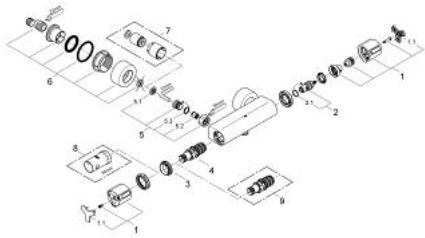

34 236 000 ALLURE THERMOSTAT SHOWER MIXER

PRODUCT DESCRIPTION

- Colour: chrome
- wall mounted
- GROHE CoolTouch safety housing
- GROHE TurboStat - compact cartridge with wax thermoelement
- integrated mixed water shut off
- ceramic headpart 1/2", 180°
- volume handle with EcoButton (economy button with individually adjustable economy stop)
- GROHE SafeStop - safety button at 38°C
- shower outlet below 1/2"
- built-in non return valves
- dirt strainers
- covered S-unions
- Protected against backflow
- GROHE LongLife finish
- GROHE EcoJoy - less water, perfect flow
- without shower set

34 236 000 ALLURE THERMOSTAT SHOWER MIXER

SPARE PARTS, November 2007 – now

- 1: Handle (Spare part-nr. 47784000)
 - 1.1: Cap (Spare part-nr. 0635600M)
 - 2: Ceramic headpart, 1/2" (Spare part-nr. 45346000)
 - 2.1: O-ring $\varnothing 18.2 \times \varnothing 1.7$ (Spare part-nr. 0392400M)
 - 3: Fitting ring (Spare part-nr. 47743000)
 - 4: Thermostatic compact cartridge 1/2" (Spare part-nr. 47439000)
 - 5: Non-return valve (Spare part-nr. 47189000)
 - 5.1: Dirt Strainer (Spare part-nr. 0726400M)
 - 5.2: Non-return valve (Spare part-nr. 08565000)
 - 5.3: O-ring $\varnothing 17 \times \varnothing 2$ (Spare part-nr. 0305500M)
 - 6: S-union (Spare part-nr. 12693000)
 - 7: Extension set 1/2", 30 mm (Spare part-nr. 46238000)*
 - 8: Socket spanner (Spare part-nr. 19332000)*
 - 9: GROHE TurboStat cartridge 1/2" (Spare part-nr. 47175000)*
- * Optional accessories