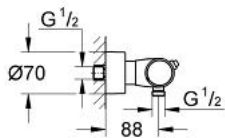

34 236 000 ALLURE THERMOSTAT SHOWER MIXER

PRODUCT DESCRIPTION

- Colour: chrome
- wall mounted
- GROHE CoolTouch safety housing
- GROHE TurboStat - compact cartridge with wax thermoelement
- integrated mixed water shut off
- ceramic headpart 1/2", 180°
- volume handle with FlowControl Button (button with individually adjustable stop)
- GROHE SafeStop - safety button at 38°C
- shower outlet below 1/2"
- built-in non return valves
- dirt strainers
- covered S-unions
- Protected against backflow
- GROHE LongLife finish
- GROHE EcoJoy - less water, perfect flow
- without shower set

34 236 000 ALLURE THERMOSTAT SHOWER MIXER

SPARE PARTS, November 2007 – now

- 1: Handle (Spare part-nr. 47784000)
 - 1.1: Cap (Spare part-nr. 0635600M)
 - 2: Ceramic headpart, 1/2" (Spare part-nr. 45346000)
 - 2.1: O-ring $\varnothing 18.2 \times \varnothing 1.7$ (Spare part-nr. 0392400M)
 - 3: Fitting ring (Spare part-nr. 47743000)
 - 4: Thermostatic compact cartridge 1/2" (Spare part-nr. 47439000)
 - 5: Non-return valve (Spare part-nr. 47189000)
 - 5.1: Dirt Strainer (Spare part-nr. 0726400M)
 - 5.2: Non-return valve (Spare part-nr. 08565000)
 - 5.3: O-ring $\varnothing 17 \times \varnothing 2$ (Spare part-nr. 0305500M)
 - 6: S-union (Spare part-nr. 12693000)
 - 7: Extension set 1/2", 30 mm (Spare part-nr. 46238000)*
 - 8: Socket spanner (Spare part-nr. 19332000)*
 - 9: GROHE TurboStat cartridge 1/2" (Spare part-nr. 47175000)*
- * Optional accessories