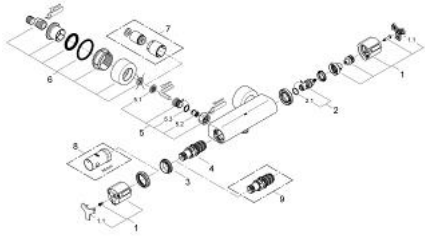

34 236 000 ALLURE THERMOSTAT SHOWER MIXER

PRODUCT DESCRIPTION

- Colour: chrome
- wall mounted
- GROHE CoolTouch safety housing
- GROHE TurboStat - compact cartridge with wax thermoelement
- integrated mixed water shut off
- ceramic headpart 1/2", 180°
- volume handle with FlowControl Button (button with individually adjustable stop)
- GROHE SafeStop - safety button at 38°C
- shower outlet below 1/2"
- built-in non return valves
- dirt strainers
- covered S-unions
- Protected against backflow
- GROHE LongLife finish
- GROHE EcoJoy - less water, perfect flow
- without shower set

34 236 000 ALLURE THERMOSTAT SHOWER MIXER

SPARE PARTS, November 2007 – now

- 1: Handle (Spare part-nr. 47784000)
 - 1.1: Cap (Spare part-nr. 0635600M)
 - 2: Ceramic headpart, 1/2" (Spare part-nr. 45346000)
 - 2.1: O-ring $\varnothing 18.2 \times \varnothing 1.7$ (Spare part-nr. 0392400M)
 - 3: Fitting ring (Spare part-nr. 47743000)
 - 4: Thermostatic compact cartridge 1/2" (Spare part-nr. 47439000)
 - 5: Non-return valve (Spare part-nr. 47189000)
 - 5.1: Dirt Strainer (Spare part-nr. 0726400M)
 - 5.2: Non-return valve (Spare part-nr. 08565000)
 - 5.3: O-ring $\varnothing 17 \times \varnothing 2$ (Spare part-nr. 0305500M)
 - 6: S-union (Spare part-nr. 12693000)
 - 7: Extension set 1/2", 30 mm (Spare part-nr. 46238000)*
 - 8: Socket spanner (Spare part-nr. 19332000)*
 - 9: GROHE TurboStat cartridge 1/2" (Spare part-nr. 47175000)*
- * Optional accessories