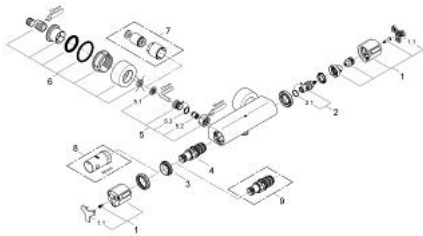

## 34 236 000 ALLURE THERMOSTATIC SHOWER MIXER 1/2"

### PRODUCT DESCRIPTION

- Colour: chrome
- wall mounted
- GROHE CoolTouch safety housing
- GROHE TurboStat - compact cartridge with wax thermoelement
- integrated mixed water shut off
- Carborund ceramic headpart 1/2", 180°
- volume handle with GROHE EcoButton (economy button with individually adjustable economy stop)
- GROHE SafeStop safety button at 38°C
- shower bottom outlet 1/2"
- built-in non return valves
- dirt strainers
- covered S-unions
- protected against backflow
- GROHE LongLife finish
- GROHE EcoJoy - Less water, perfect flow
- without shower set

### SPARE PARTS, 11月 2007 – now

- 1: Handle (Spare part-nr. 47784000)
- 1.1: Cover cap (Spare part-nr. 0635600M)
- 2: Ceramic headpart 1/2" (Spare part-nr. 45346000)
- 2.1: O-ring  $\varnothing 18.2 \times \varnothing 1.7$  (Spare part-nr. 0392400M)
- 3: Fitting ring (Spare part-nr. 47743000)
- 4: Thermostatic compact cartridge 1/2" (Spare part-nr. 47439000)
- 5: Non-return valve (Spare part-nr. 47189000)
- 5.1: Dirt strainer (Spare part-nr. 0726400M)
- 5.2: Non-return valve (Spare part-nr. 08565000)
- 5.3: O-ring  $\varnothing 17 \times \varnothing 2$  (Spare part-nr. 0305500M)
- 6: S-union (Spare part-nr. 12693000)
- 7: Extension set, 30 mm (Spare part-nr. 46238000)\*
- 8: Socket spanner (Spare part-nr. 19332000)\*
- 9: GROHE TurboStat cartridge 1/2" (Spare part-nr. 47175000)\*