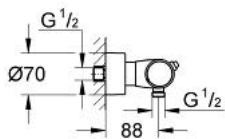

## 34 236 000 ALLURE THERMOSTATIC SHOWER MIXER 1/2"

### PRODUCT DESCRIPTION

- Colour: chrome
- wall mounted
- GROHE CoolTouch safety housing
- GROHE TurboStat - compact cartridge with wax thermoelement
- integrated mixed water shut off
- Carborund ceramic headpart 1/2", 180°
- volume handle with GROHE EcoButton (economy button with individually adjustable economy stop)
- GROHE SafeStop safety button at 38°C
- shower bottom outlet 1/2"
- built-in non return valves
- dirt strainers
- covered S-unions
- protected against backflow
- GROHE LongLife finish
- GROHE EcoJoy - Less water, perfect flow
- without shower set

### SPARE PARTS, 11月 2007 – now

- 1: Handle (Spare part-nr. 47784000)
- 1.1: Cover cap (Spare part-nr. 0635600M)
- 2: Ceramic headpart 1/2" (Spare part-nr. 45346000)
- 2.1: O-ring  $\varnothing 18.2 \times \varnothing 1.7$  (Spare part-nr. 0392400M)
- 3: Fitting ring (Spare part-nr. 47743000)
- 4: Thermostatic compact cartridge 1/2" (Spare part-nr. 47439000)
- 5: Non-return valve (Spare part-nr. 47189000)
- 5.1: Dirt strainer (Spare part-nr. 0726400M)
- 5.2: Non-return valve (Spare part-nr. 08565000)
- 5.3: O-ring  $\varnothing 17 \times \varnothing 2$  (Spare part-nr. 0305500M)
- 6: S-union (Spare part-nr. 12693000)
- 7: Extension set, 30 mm (Spare part-nr. 46238000)\*
- 8: Socket spanner (Spare part-nr. 19332000)\*
- 9: GROHE TurboStat cartridge 1/2" (Spare part-nr. 47175000)\*