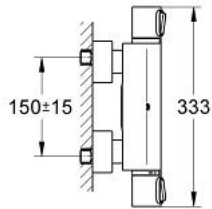

## 34 236 000 ALLURE THERMOSTATIC SHOWER MIXER 1/2"

### PRODUCT DESCRIPTION

- Colour: chrome
- wall mounted
- GROHE CoolTouch safety housing
- GROHE TurboStat - compact cartridge with wax thermoelement
- integrated mixed water shut off
- Carborund ceramic headpart 1/2", 180°
- volume handle with GROHE EcoButton (economy button with individually adjustable economy stop)
- GROHE SafeStop safety button at 38°C
- shower bottom outlet 1/2"
- built-in non return valves
- dirt strainers
- covered S-unions
- protected against backflow
- GROHE LongLife finish
- GROHE EcoJoy - Less water, perfect flow
- without shower set

### SPARE PARTS, 11月 2007 – now

- 1: Handle (Spare part-nr. 47784000)
- 1.1: Cover cap (Spare part-nr. 0635600M)
- 2: Ceramic headpart 1/2" (Spare part-nr. 45346000)
- 2.1: O-ring  $\varnothing 18.2 \times \varnothing 1.7$  (Spare part-nr. 0392400M)
- 3: Fitting ring (Spare part-nr. 47743000)
- 4: Thermostatic compact cartridge 1/2" (Spare part-nr. 47439000)
- 5: Non-return valve (Spare part-nr. 47189000)
- 5.1: Dirt strainer (Spare part-nr. 0726400M)
- 5.2: Non-return valve (Spare part-nr. 08565000)
- 5.3: O-ring  $\varnothing 17 \times \varnothing 2$  (Spare part-nr. 0305500M)
- 6: S-union (Spare part-nr. 12693000)
- 7: Extension set, 30 mm (Spare part-nr. 46238000)\*
- 8: Socket spanner (Spare part-nr. 19332000)\*
- 9: GROHE TurboStat cartridge 1/2" (Spare part-nr. 47175000)\*