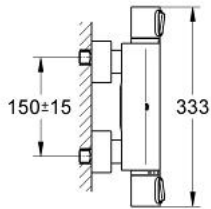

34 236 000 ALLURE THERMOSTATIC SHOWER MIXER 1/2"

PRODUCT DESCRIPTION

- Colour: chrome
- wall mounted
- GROHE CoolTouch safety housing
- GROHE TurboStat - compact cartridge with wax thermoelement
- integrated mixed water shut off
- Carborund ceramic headpart 1/2", 180°
- volume handle with FlowControl Button (button with individually adjustable stop)
- GROHE SafeStop safety button at 38°C
- shower bottom outlet 1/2"
- built-in non return valves
- dirt strainers
- covered S-unions
- protected against backflow
- GROHE LongLife finish
- GROHE EcoJoy - Less water, perfect flow
- without shower set

34 236 000 ALLURE THERMOSTATIC SHOWER MIXER 1/2"

SPARE PARTS, 11月 2007 – now

- 1: Handle (Spare part-nr. 47784000)
- 1.1: Cover cap (Spare part-nr. 0635600M)
- 2: Ceramic headpart 1/2" (Spare part-nr. 45346000)
- 2.1: O-ring $\varnothing 18.2 \times \varnothing 1.7$ (Spare part-nr. 0392400M)
- 3: Fitting ring (Spare part-nr. 47743000)
- 4: Thermostatic compact cartridge 1/2" (Spare part-nr. 47439000)
- 5: Non-return valve (Spare part-nr. 47189000)
- 5.1: Dirt strainer (Spare part-nr. 0726400M)
- 5.2: Non-return valve (Spare part-nr. 08565000)
- 5.3: O-ring $\varnothing 17 \times \varnothing 2$ (Spare part-nr. 0305500M)
- 6: S-union (Spare part-nr. 12693000)
- 7: Extension set, 30 mm (Spare part-nr. 46238000)*
- 8: Socket spanner (Spare part-nr. 19332000)*
- 9: GROHE TurboStat cartridge 1/2" (Spare part-nr. 47175000)*