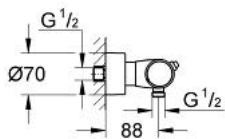

34 236 000 ALLURE THERMOSTATIC SHOWER MIXER 1/2"

PRODUCT DESCRIPTION

- Colour: chrome
- wall mounted
- GROHE CoolTouch safety housing
- GROHE TurboStat - compact cartridge with wax thermoelement
- integrated mixed water shut off
- Carborund ceramic headpart 1/2", 180°
- volume handle with FlowControl Button (button with individually adjustable stop)
- GROHE SafeStop safety button at 38°C
- shower bottom outlet 1/2"
- built-in non return valves
- dirt strainers
- covered S-unions
- protected against backflow
- GROHE LongLife finish
- GROHE EcoJoy - Less water, perfect flow
- without shower set

34 236 000 ALLURE THERMOSTATIC SHOWER MIXER 1/2"

SPARE PARTS, 11月 2007 – now

- 1: Handle (Spare part-nr. 47784000)
- 1.1: Cover cap (Spare part-nr. 0635600M)
- 2: Ceramic headpart 1/2" (Spare part-nr. 45346000)
- 2.1: O-ring $\varnothing 18.2 \times \varnothing 1.7$ (Spare part-nr. 0392400M)
- 3: Fitting ring (Spare part-nr. 47743000)
- 4: Thermostatic compact cartridge 1/2" (Spare part-nr. 47439000)
- 5: Non-return valve (Spare part-nr. 47189000)
- 5.1: Dirt strainer (Spare part-nr. 0726400M)
- 5.2: Non-return valve (Spare part-nr. 08565000)
- 5.3: O-ring $\varnothing 17 \times \varnothing 2$ (Spare part-nr. 0305500M)
- 6: S-union (Spare part-nr. 12693000)
- 7: Extension set, 30 mm (Spare part-nr. 46238000)*
- 8: Socket spanner (Spare part-nr. 19332000)*
- 9: GROHE TurboStat cartridge 1/2" (Spare part-nr. 47175000)*