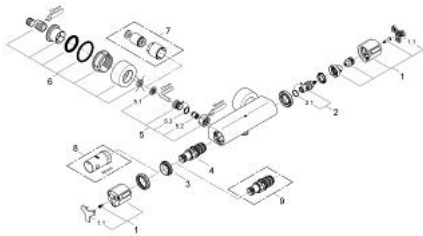

34 236 000 ALLURE THERMOSTATIC SHOWER MIXER 1/2"

PRODUCT DESCRIPTION

- Colour: chrome
- wall mounted
- GROHE CoolTouch safety housing
- GROHE TurboStat - compact cartridge with wax thermoelement
- integrated mixed water shut off
- Carborund ceramic headpart 1/2", 180°
- volume handle with FlowControl Button (button with individually adjustable stop)
- GROHE SafeStop safety button at 38°C
- shower bottom outlet 1/2"
- built-in non return valves
- dirt strainers
- covered S-unions
- protected against backflow
- GROHE LongLife finish
- GROHE EcoJoy - Less water, perfect flow
- without shower set

34 236 000 ALLURE THERMOSTATIC SHOWER MIXER 1/2"

SPARE PARTS, 11月 2007 – now

- 1: Handle (Spare part-nr. 47784000)
- 1.1: Cover cap (Spare part-nr. 0635600M)
- 2: Ceramic headpart 1/2" (Spare part-nr. 45346000)
- 2.1: O-ring $\varnothing 18.2 \times \varnothing 1.7$ (Spare part-nr. 0392400M)
- 3: Fitting ring (Spare part-nr. 47743000)
- 4: Thermostatic compact cartridge 1/2" (Spare part-nr. 47439000)
- 5: Non-return valve (Spare part-nr. 47189000)
- 5.1: Dirt strainer (Spare part-nr. 0726400M)
- 5.2: Non-return valve (Spare part-nr. 08565000)
- 5.3: O-ring $\varnothing 17 \times \varnothing 2$ (Spare part-nr. 0305500M)
- 6: S-union (Spare part-nr. 12693000)
- 7: Extension set, 30 mm (Spare part-nr. 46238000)*
- 8: Socket spanner (Spare part-nr. 19332000)*
- 9: GROHE TurboStat cartridge 1/2" (Spare part-nr. 47175000)*