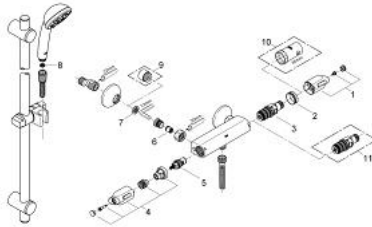

## 34 237 000 PRECISION TREND THERMOSTATIC SHOWER SET 1/2"

### PRODUCT DESCRIPTION

- Colour: chrome
- consists of:
  - Precision Trend Thermostat shower mixer (34 229)
  - centre distance 150 mm
  - Vitalio Trend shower set (28 728)
  - GROHE EcoJoy - less water, perfect flow
  - GROHE LongLife finish

## 34 237 000 **PRECISION TREND THERMOSTATIC SHOWER SET 1/2"**

### **SPARE PARTS**, August 2008 – now

- 1: Scale handle Neotherm (Spare part-nr. 47769000)
- 2: Fitting ring (Spare part-nr. 47743000)
- 3: Thermostatic compact cartridge 1/2" (Spare part-nr. 47439000)
- 4: Handle for shut-off valve (Spare part-nr. 47770000)
- 5: Ceramic headpart, 1/2" (Spare part-nr. 45346000)
- 6: Non-return valve (Spare part-nr. 08565000)
- 7: Dirt Strainer (Spare part-nr. 0726400M)
- 8: Dirt strainer (Spare part-nr. 0700200M)
- 9: Extension 3/4", 20 mm (Spare part-nr. 0713000M)\*
- 10: Socket spanner (Spare part-nr. 19332000)\*
- 11: GROHE TurboStat cartridge 1/2" (Spare part-nr. 47175000)\*