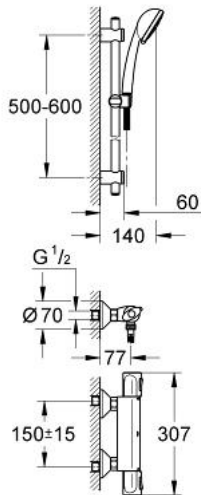

## 34 237 000 PRECISION TREND THERMOSTATIC SHOWER SET 1/2"

### PRODUCT DESCRIPTION

- Colour: chrome
- consists of:
  - Precision Trend Thermostat shower mixer (34 229)
  - centre distance 150 mm
  - Vitalio Trend shower set (28 728)
  - GROHE EcoJoy - less water, perfect flow
  - GROHE LongLife finish

## 34 237 000 **PRECISION TREND THERMOSTATIC SHOWER SET 1/2"**

### **SPARE PARTS**, August 2008 – now

- 1: Scale handle Neotherm (Spare part-nr. 47769000)
- 2: Fitting ring (Spare part-nr. 47743000)
- 3: Thermostatic compact cartridge 1/2" (Spare part-nr. 47439000)
- 4: Handle for shut-off valve (Spare part-nr. 47770000)
- 5: Ceramic headpart, 1/2" (Spare part-nr. 45346000)
- 6: Non-return valve (Spare part-nr. 08565000)
- 7: Dirt Strainer (Spare part-nr. 0726400M)
- 8: Dirt strainer (Spare part-nr. 0700200M)
- 9: Extension 3/4", 20 mm (Spare part-nr. 0713000M)\*
- 10: Socket spanner (Spare part-nr. 19332000)\*
- 11: GROHE TurboStat cartridge 1/2" (Spare part-nr. 47175000)\*