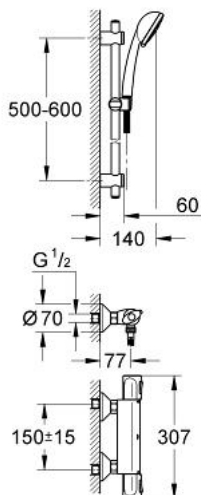

34 237 000 PRECISION TREND THERMOSTATIC SHOWER SET 1/2"

PRODUCT DESCRIPTION

- Colour: chrome
- consisting of:
 - Precision Trend thermostatic shower mixer (34 229 000)
 - centre distance 150 mm
 - Vitalio Trend shower set (28 728)
 - GROHE EcoJoy - Less water, perfect flow
 - GROHE LongLife finish

34 237 000 PRECISION TREND THERMOSTATIC SHOWER SET 1/2"

SPARE PARTS, 8月 2008 – now

- 1: Scale handle Neotherm (Spare part-nr. 47769000)
- 2: Fitting ring (Spare part-nr. 47743000)
- 3: Thermostatic compact cartridge 1/2" (Spare part-nr. 47439000)
- 4: Handle for shut-off valve (Spare part-nr. 47770000)
- 5: Ceramic headpart 1/2" (Spare part-nr. 45346000)
- 6: Non-return valve (Spare part-nr. 08565000)
- 7: Dirt strainer (Spare part-nr. 0726400M)
- 8: Dirt strainer (Spare part-nr. 0700200M)
- 9: Extension 3/4", 20 mm (Spare part-nr. 0713000M)*
- 10: Socket spanner (Spare part-nr. 19332000)*
- 11: GROHE TurboStat cartridge 1/2" (Spare part-nr. 47175000)*