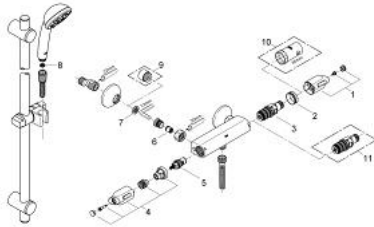

34 237 000 PRECISION TREND THERMOSTATIC SHOWER SET 1/2"

PRODUCT DESCRIPTION

- Colour: chrome
- consisting of:
 - Precision Trend thermostatic shower mixer (34 229 000)
 - centre distance 150 mm
 - Vitalio Trend shower set (28 728)
 - GROHE EcoJoy - Less water, perfect flow
 - GROHE LongLife finish

34 237 000 PRECISION TREND THERMOSTATIC SHOWER SET 1/2"

SPARE PARTS, 8月 2008 – now

- 1: Scale handle Neotherm (Spare part-nr. 47769000)
- 2: Fitting ring (Spare part-nr. 47743000)
- 3: Thermostatic compact cartridge 1/2" (Spare part-nr. 47439000)
- 4: Handle for shut-off valve (Spare part-nr. 47770000)
- 5: Ceramic headpart 1/2" (Spare part-nr. 45346000)
- 6: Non-return valve (Spare part-nr. 08565000)
- 7: Dirt strainer (Spare part-nr. 0726400M)
- 8: Dirt strainer (Spare part-nr. 0700200M)
- 9: Extension 3/4", 20 mm (Spare part-nr. 0713000M)*
- 10: Socket spanner (Spare part-nr. 19332000)*
- 11: GROHE TurboStat cartridge 1/2" (Spare part-nr. 47175000)*