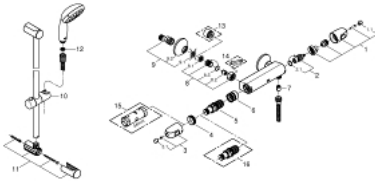

34 256 003 GROHTHERM 1000 THERMOSTATIC SHOWER MIXER 1/2" WITH SHOWER SET

PRODUCT DESCRIPTION

- Colour: chrome
- consists of:
 - Grohtherm 1000 thermostatic shower mixer 1/2"
 - (34 143 003)
 - Tempesta shower set II, 900 mm (27 646 000)

34 256 003 GROHTHERM 1000 THERMOSTATIC SHOWER MIXER 1/2" WITH SHOWER SET

SPARE PARTS, March 2014 – now

- 1: Shut-off handle (Spare part-nr. 47972000)
- 1.1: Cap (Spare part-nr. 4797400M)
- 2: Ceramic headpart, 1/2" (Spare part-nr. 45346000)
- 2.1: O-ring $\varnothing 18.2 \times \varnothing 1.7$ (Spare part-nr. 0392400M)
- 3: Temperature control handle (Spare part-nr. 47973000)
- 3.1: Cap (Spare part-nr. 4797400M)
- 4: Fitting ring (Spare part-nr. 47743000)
- 5: Thermostatic compact cartridge 1/2" (Spare part-nr. 47439000)
- 6: Race (Spare part-nr. 47975000)
- 7: Non-return valve (Spare part-nr. 08565000)
- 8: Non-return valve (Spare part-nr. 47189000)
- 8.1: Dirt Strainer (Spare part-nr. 0726400M)
- 8.2: Non-return valve (Spare part-nr. 08565000)
- 8.3: O-ring $\varnothing 17 \times \varnothing 2$ (Spare part-nr. 0305500M)
- 9: S-union (Spare part-nr. 12075000)
- 9.1: Ball seal dia. 9x6.8 mm (Spare part-nr. 0138600M)
- 9.2: Escutcheon (Spare part-nr. 0221000M)
- 10: Sliding piece (Spare part-nr. 48099000)
- 11: Outlet shower holder (Spare part-nr. 48098000)
- 12: Dirt strainer (Spare part-nr. 0700200M)
- 13: Extension 3/4", 20 mm (Spare part-nr. 0713000M)*
- 14: Special spanner (Spare part-nr. 19377000)*
- 15: Socket spanner (Spare part-nr. 19332000)*
- 16: GROHE TurboStat cartridge 1/2" (Spare part-nr. 47175000)*