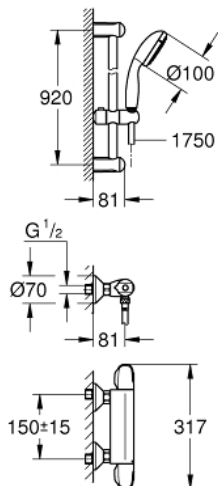

34 256 003 GROHTHERM 1000 THERMOSTATIC SHOWER MIXER 1/2" WITH SHOWER SET

PRODUCT DESCRIPTION

- Colour: chrome
- consists of:
 - Grohtherm 1000 thermostatic shower mixer 1/2"
 - (34 143 003)
 - Tempesta shower set II, 900 mm (27 646 000)

34 256 003 GROHTHERM 1000 THERMOSTATIC SHOWER MIXER 1/2" WITH SHOWER SET

SPARE PARTS, March 2014 – now

- 1: Shut-off handle (Spare part-nr. 47972000)
- 1.1: Cap (Spare part-nr. 4797400M)
- 2: Ceramic headpart, 1/2" (Spare part-nr. 45346000)
- 2.1: O-ring $\varnothing 18.2 \times \varnothing 1.7$ (Spare part-nr. 0392400M)
- 3: Temperature control handle (Spare part-nr. 47973000)
- 3.1: Cap (Spare part-nr. 4797400M)
- 4: Fitting ring (Spare part-nr. 47743000)
- 5: Thermostatic compact cartridge 1/2" (Spare part-nr. 47439000)
- 6: Race (Spare part-nr. 47975000)
- 7: Non-return valve (Spare part-nr. 08565000)
- 8: Non-return valve (Spare part-nr. 47189000)
- 8.1: Dirt Strainer (Spare part-nr. 0726400M)
- 8.2: Non-return valve (Spare part-nr. 08565000)
- 8.3: O-ring $\varnothing 17 \times \varnothing 2$ (Spare part-nr. 0305500M)
- 9: S-union (Spare part-nr. 12075000)
- 9.1: Ball seal dia. 9x6.8 mm (Spare part-nr. 0138600M)
- 9.2: Escutcheon (Spare part-nr. 0221000M)
- 10: Sliding piece (Spare part-nr. 48099000)
- 11: Outlet shower holder (Spare part-nr. 48098000)
- 12: Dirt strainer (Spare part-nr. 0700200M)
- 13: Extension 3/4", 20 mm (Spare part-nr. 0713000M)*
- 14: Special spanner (Spare part-nr. 19377000)*
- 15: Socket spanner (Spare part-nr. 19332000)*
- 16: GROHE TurboStat cartridge 1/2" (Spare part-nr. 47175000)*