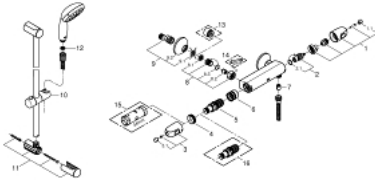

## 34 256 003 GROHTHERM 1000 THERMOSTATIC SHOWER MIXER 1/2" WITH SHOWER SET

### PRODUCT DESCRIPTION

- Colour: chrome
- consisting of:
  - Grotherm 1000 thermostatic shower mixer 1/2"
  - (34 143 003)
  - Tempesta shower set II, 900 mm (27 646 000)

### SPARE PARTS, 3月 2014 – now

- 1: Shut-off handle (Spare part-nr. 47972000)
- 1.1: Cover cap (Spare part-nr. 4797400M)
- 2: Ceramic headpart 1/2" (Spare part-nr. 45346000)
- 2.1: O-ring  $\varnothing 18.2 \times \varnothing 1.7$  (Spare part-nr. 0392400M)
- 3: Temperature control handle (Spare part-nr. 47973000)
- 3.1: Cover cap (Spare part-nr. 4797400M)
- 4: Fitting ring (Spare part-nr. 47743000)
- 5: Thermostatic compact cartridge 1/2" (Spare part-nr. 47439000)
- 6: Race (Spare part-nr. 47975000)
- 7: Non-return valve (Spare part-nr. 08565000)
- 8: Non-return valve (Spare part-nr. 47189000)
- 8.1: Dirt strainer (Spare part-nr. 0726400M)
- 8.2: Non-return valve (Spare part-nr. 08565000)
- 8.3: O-ring  $\varnothing 17 \times \varnothing 2$  (Spare part-nr. 0305500M)
- 9: S-union (Spare part-nr. 12075000)
- 9.1: Seal (Spare part-nr. 0138600M)
- 9.2: Escutcheon (Spare part-nr. 0221000M)
- 10: Glide element (Spare part-nr. 48099000)
- 11: Shower rail holder (Spare part-nr. 48098000)
- 12: Dirt strainer (Spare part-nr. 0700200M)
- 13: Extension 3/4", 20 mm (Spare part-nr. 0713000M)\*
- 14: Special spanner (Spare part-nr. 19377000)\*
- 15: Socket spanner (Spare part-nr. 19332000)\*
- 16: GROHE TurboStat cartridge 1/2" (Spare part-nr. 47175000)\*