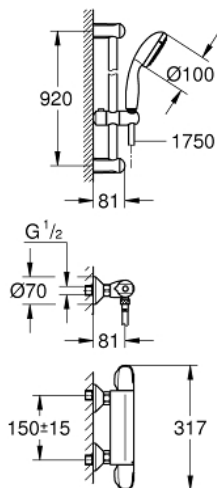

## 34 256 003 GROHTHERM 1000 THERMOSTATIC SHOWER MIXER 1/2" WITH SHOWER SET

### PRODUCT DESCRIPTION

- Colour: chrome
- consisting of:
  - Grotherm 1000 thermostatic shower mixer 1/2"
  - (34 143 003)
  - Tempesta shower set II, 900 mm (27 646 000)

### SPARE PARTS, 3月 2014 – now

- 1: Shut-off handle (Spare part-nr. 47972000)
- 1.1: Cover cap (Spare part-nr. 4797400M)
- 2: Ceramic headpart 1/2" (Spare part-nr. 45346000)
- 2.1: O-ring  $\varnothing 18.2 \times \varnothing 1.7$  (Spare part-nr. 0392400M)
- 3: Temperature control handle (Spare part-nr. 47973000)
- 3.1: Cover cap (Spare part-nr. 4797400M)
- 4: Fitting ring (Spare part-nr. 47743000)
- 5: Thermostatic compact cartridge 1/2" (Spare part-nr. 47439000)
- 6: Race (Spare part-nr. 47975000)
- 7: Non-return valve (Spare part-nr. 08565000)
- 8: Non-return valve (Spare part-nr. 47189000)
- 8.1: Dirt strainer (Spare part-nr. 0726400M)
- 8.2: Non-return valve (Spare part-nr. 08565000)
- 8.3: O-ring  $\varnothing 17 \times \varnothing 2$  (Spare part-nr. 0305500M)
- 9: S-union (Spare part-nr. 12075000)
- 9.1: Seal (Spare part-nr. 0138600M)
- 9.2: Escutcheon (Spare part-nr. 0221000M)
- 10: Glide element (Spare part-nr. 48099000)
- 11: Shower rail holder (Spare part-nr. 48098000)
- 12: Dirt strainer (Spare part-nr. 0700200M)
- 13: Extension 3/4", 20 mm (Spare part-nr. 0713000M)\*
- 14: Special spanner (Spare part-nr. 19377000)\*
- 15: Socket spanner (Spare part-nr. 19332000)\*
- 16: GROHE TurboStat cartridge 1/2" (Spare part-nr. 47175000)\*