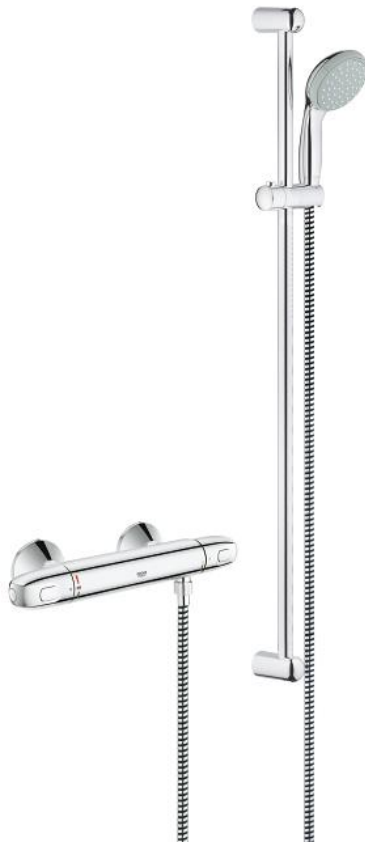

## 34 256 003 GROHTHERM 1000 THERMOSTATIC SHOWER MIXER 1/2" WITH SHOWER SET

### PRODUCT DESCRIPTION

- Colour: chrome
- consisting of:
  - Grotherm 1000 thermostatic shower mixer 1/2"
  - (34 143 003)
  - Tempesta shower set II, 900 mm (27 646 000)

### SPARE PARTS, 3月 2014 – now

- 1: Shut-off handle (Spare part-nr. 47972000)
- 1.1: Cover cap (Spare part-nr. 4797400M)
- 2: Ceramic headpart 1/2" (Spare part-nr. 45346000)
- 2.1: O-ring  $\varnothing 18.2 \times \varnothing 1.7$  (Spare part-nr. 0392400M)
- 3: Temperature control handle (Spare part-nr. 47973000)
- 3.1: Cover cap (Spare part-nr. 4797400M)
- 4: Fitting ring (Spare part-nr. 47743000)
- 5: Thermostatic compact cartridge 1/2" (Spare part-nr. 47439000)
- 6: Race (Spare part-nr. 47975000)
- 7: Non-return valve (Spare part-nr. 08565000)
- 8: Non-return valve (Spare part-nr. 47189000)
- 8.1: Dirt strainer (Spare part-nr. 0726400M)
- 8.2: Non-return valve (Spare part-nr. 08565000)
- 8.3: O-ring  $\varnothing 17 \times \varnothing 2$  (Spare part-nr. 0305500M)
- 9: S-union (Spare part-nr. 12075000)
- 9.1: Seal (Spare part-nr. 0138600M)
- 9.2: Escutcheon (Spare part-nr. 0221000M)
- 10: Glide element (Spare part-nr. 48099000)
- 11: Shower rail holder (Spare part-nr. 48098000)
- 12: Dirt strainer (Spare part-nr. 0700200M)
- 13: Extension 3/4", 20 mm (Spare part-nr. 0713000M)\*
- 14: Special spanner (Spare part-nr. 19377000)\*
- 15: Socket spanner (Spare part-nr. 19332000)\*
- 16: GROHE TurboStat cartridge 1/2" (Spare part-nr. 47175000)\*