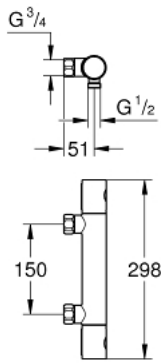

## 34 268 002 GROHTHERM 1000 COSMOPOLITAN M THERMOSTAT SHOWER MIXER

### PRODUCT DESCRIPTION

- Colour: chrome
- wall mounted
- GROHE LongLife finish
- GROHE MetalGrip ergonomically shaped metal handles
- GROHE SafeStop - safety button at 38°C
- GROHE SafeStop Plus - optional temperature limiter at 43°C included
- GROHE TurboStat - compact cartridge with wax thermoelement
- integrated mixed water shut off
- volume handle with FlowControl Button (button with individually adjustable stop)
- ceramic headpart 1/2", 180°
- built-in non return valves
- shower outlet below 1/2"
- dirt strainers
- Protected against backflow
- without connection unions
- GROHE EcoJoy - less water, perfect flow

### SPARE PARTS, February 2014 – now

- 1: Costa metal handle 1/2" (Spare part-nr. 47984000)
- 1.1: Cap (Spare part-nr. 6458500M)
- 2: Fitting ring (Spare part-nr. 47743000)
- 3: Thermostatic compact cartridge 1/2" (Spare part-nr. 47439000)
- 4: Ceramic headpart, 1/2" (Spare part-nr. 45346000)
- 4.1: O-ring  $\varnothing 18.2 \times \varnothing 1.7$  (Spare part-nr. 0392400M)
- 5: Non-return valve (Spare part-nr. 47189000)
- 5.1: Dirt Strainer (Spare part-nr. 0726400M)
- 5.2: Non-return valve (Spare part-nr. 08565000)
- 5.3: O-ring  $\varnothing 17 \times \varnothing 2$  (Spare part-nr. 0305500M)
- 6: Socket spanner (Spare part-nr. 19332000)\*
- 7: GROHE TurboStat cartridge 1/2" (Spare part-nr. 47175000)\*