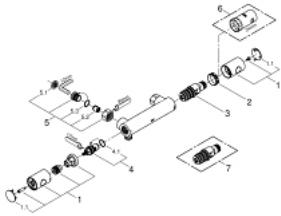

### PRODUCT DESCRIPTION

- Colour: chrome
- wall mounted
- GROHE LongLife finish
- GROHE MetalGrip ergonomically shaped metal handles
- GROHE SafeStop - safety button at 38°C
- GROHE SafeStop Plus - optional temperature limiter at 43°C included
- GROHE TurboStat - compact cartridge with wax thermoelement
- integrated mixed water shut off
- volume handle with FlowControl Button (button with individually adjustable stop)
- ceramic headpart 1/2", 180°
- built-in non return valves
- shower outlet below 1/2"
- dirt strainers
- Protected against backflow
- without connection unions
- GROHE EcoJoy - less water, perfect flow

### SPARE PARTS, February 2014 – now

- 1: Costa metal handle 1/2" (Spare part-nr. 47984000)
- 1.1: Cap (Spare part-nr. 6458500M)
- 2: Fitting ring (Spare part-nr. 47743000)
- 3: Thermostatic compact cartridge 1/2" (Spare part-nr. 47439000)
- 4: Ceramic headpart, 1/2" (Spare part-nr. 45346000)
- 4.1: O-ring  $\varnothing 18.2 \times \varnothing 1.7$  (Spare part-nr. 0392400M)
- 5: Non-return valve (Spare part-nr. 47189000)
- 5.1: Dirt Strainer (Spare part-nr. 0726400M)
- 5.2: Non-return valve (Spare part-nr. 08565000)
- 5.3: O-ring  $\varnothing 17 \times \varnothing 2$  (Spare part-nr. 0305500M)
- 6: Socket spanner (Spare part-nr. 19332000)\*
- 7: GROHE TurboStat cartridge 1/2" (Spare part-nr. 47175000)\*