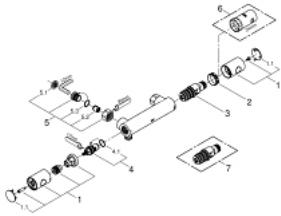

34 268 002 GROHTHERM 1000 COSMOPOLITAN M THERMOSTAT SHOWER MIXER

SPARE PARTS, February 2014 – now

- 1: Costa metal handle 1/2" (Spare part-nr. 47984000)
- 1.1: Cap (Spare part-nr. 6458500M)
- 2: Fitting ring (Spare part-nr. 47743000)
- 3: Thermostatic compact cartridge 1/2" (Spare part-nr. 47439000)
- 4: Ceramic headpart, 1/2" (Spare part-nr. 45346000)
- 4.1: O-ring $\varnothing 18.2 \times \varnothing 1.7$ (Spare part-nr. 0392400M)
- 5: Non-return valve (Spare part-nr. 47189000)
- 5.1: Dirt Strainer (Spare part-nr. 0726400M)
- 5.2: Non-return valve (Spare part-nr. 08565000)
- 5.3: O-ring $\varnothing 17 \times \varnothing 2$ (Spare part-nr. 0305500M)
- 6: Socket spanner (Spare part-nr. 19332000)*
- 7: GROHE TurboStat cartridge 1/2" (Spare part-nr. 47175000)*

* Optional accessories