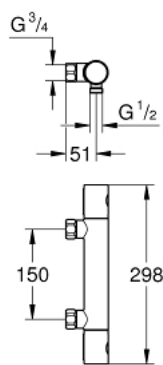

34 268 002 GROHTHERM 1000 COSMOPOLITAN M THERMOSTAT SHOWER MIXER

PRODUCT DESCRIPTION

- Colour: chrome
- wall mounted
- GROHE LongLife finish
- GROHE MetalGrip ergonomically shaped metal handles
- GROHE SafeStop - safety button at 38°C
- GROHE SafeStop Plus - optional temperature limiter at 43°C included
- GROHE TurboStat - compact cartridge with wax thermostatic element
- integrated mixed water shut off
- volume handle with EcoButton (economy button with individually adjustable economy stop)
- ceramic headpart 1/2", 180°
- built-in non return valves
- shower outlet below 1/2"
- dirt strainers
- Protected against backflow
- without connection unions
- GROHE EcoJoy - less water, perfect flow

34 268 002 GROHTHERM 1000 COSMOPOLITAN M THERMOSTAT SHOWER MIXER

SPARE PARTS, February 2014 – now

- 1: Costa metal handle 1/2" (Spare part-nr. 47984000)
- 1.1: Cap (Spare part-nr. 6458500M)
- 2: Fitting ring (Spare part-nr. 47743000)
- 3: Thermostatic compact cartridge 1/2" (Spare part-nr. 47439000)
- 4: Ceramic headpart, 1/2" (Spare part-nr. 45346000)
- 4.1: O-ring $\varnothing 18.2 \times \varnothing 1.7$ (Spare part-nr. 0392400M)
- 5: Non-return valve (Spare part-nr. 47189000)
- 5.1: Dirt Strainer (Spare part-nr. 0726400M)
- 5.2: Non-return valve (Spare part-nr. 08565000)
- 5.3: O-ring $\varnothing 17 \times \varnothing 2$ (Spare part-nr. 0305500M)
- 6: Socket spanner (Spare part-nr. 19332000)*
- 7: GROHE TurboStat cartridge 1/2" (Spare part-nr. 47175000)*