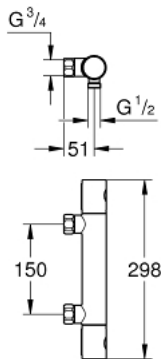

34 268 002 GROHTHERM 1000 COSMOPOLITAN M THERMOSTATIC SHOWER MIXER 1/2"

PRODUCT DESCRIPTION

- Colour: chrome
- wall mounted
- GROHE LongLife finish
- GROHE MetalGrip ergonomically shaped metal handles
- GROHE SafeStop safety button at 38°C
- GROHE SafeStop Plus optional temperature limiter at 43°C included
- GROHE TurboStat - compact cartridge with wax thermoelement
- integrated mixed water shut off
- volume handle with GROHE EcoButton (economy button with individually adjustable economy stop)
- ceramic headpart 1/2", 180°
- built-in non return valves
- shower bottom outlet 1/2"
- dirt strainers
- protected against backflow
- without connection unions
- GROHE EcoJoy - Less water, perfect flow

34 268 002 **GROHTHERM 1000 COSMOPOLITAN M THERMOSTATIC SHOWER MIXER**
1/2"

SPARE PARTS, 2月 2014 – now

- 1: Metal handle 1/2" (Spare part-nr. 47984000)
 - 1.1: Cover cap (Spare part-nr. 6458500M)
 - 2: Fitting ring (Spare part-nr. 47743000)
 - 3: Thermostatic compact cartridge 1/2" (Spare part-nr. 47439000)
 - 4: Ceramic headpart 1/2" (Spare part-nr. 45346000)
 - 4.1: O-ring $\varnothing 18.2 \times \varnothing 1.7$ (Spare part-nr. 0392400M)
 - 5: Non-return valve (Spare part-nr. 47189000)
 - 5.1: Dirt strainer (Spare part-nr. 0726400M)
 - 5.2: Non-return valve (Spare part-nr. 08565000)
 - 5.3: O-ring $\varnothing 17 \times \varnothing 2$ (Spare part-nr. 0305500M)
 - 6: Socket spanner (Spare part-nr. 19332000)*
 - 7: GROHE TurboStat cartridge 1/2" (Spare part-nr. 47175000)*
- * Optional accessories