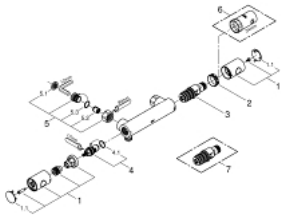

34 268 002 GROHTHERM 1000 COSMOPOLITAN M THERMOSTATIC SHOWER MIXER 1/2"

PRODUCT DESCRIPTION

- Colour: chrome
- wall mounted
- GROHE LongLife finish
- GROHE MetalGrip ergonomically shaped metal handles
- GROHE SafeStop safety button at 38°C
- GROHE SafeStop Plus optional temperature limiter at 43°C included
- GROHE TurboStat - compact cartridge with wax thermoelement
- integrated mixed water shut off
- volume handle with GROHE EcoButton (economy button with individually adjustable economy stop)
- ceramic headpart 1/2", 180°
- built-in non return valves
- shower bottom outlet 1/2"
- dirt strainers
- protected against backflow
- without connection unions
- GROHE EcoJoy - Less water, perfect flow

34 268 002 **GROHTHERM 1000 COSMOPOLITAN M THERMOSTATIC SHOWER MIXER**
1/2"

SPARE PARTS, 2月 2014 – now

- 1: Metal handle 1/2" (Spare part-nr. 47984000)
 - 1.1: Cover cap (Spare part-nr. 6458500M)
 - 2: Fitting ring (Spare part-nr. 47743000)
 - 3: Thermostatic compact cartridge 1/2" (Spare part-nr. 47439000)
 - 4: Ceramic headpart 1/2" (Spare part-nr. 45346000)
 - 4.1: O-ring $\varnothing 18.2 \times \varnothing 1.7$ (Spare part-nr. 0392400M)
 - 5: Non-return valve (Spare part-nr. 47189000)
 - 5.1: Dirt strainer (Spare part-nr. 0726400M)
 - 5.2: Non-return valve (Spare part-nr. 08565000)
 - 5.3: O-ring $\varnothing 17 \times \varnothing 2$ (Spare part-nr. 0305500M)
 - 6: Socket spanner (Spare part-nr. 19332000)*
 - 7: GROHE TurboStat cartridge 1/2" (Spare part-nr. 47175000)*
- * Optional accessories