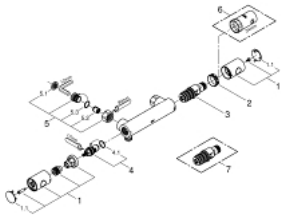

34 268 002 GROHTHERM 1000 COSMOPOLITAN M THERMOSTATIC SHOWER MIXER 1/2"

PRODUCT DESCRIPTION

- Colour: chrome
- wall mounted
- GROHE LongLife finish
- GROHE MetalGrip ergonomically shaped metal handles
- GROHE SafeStop safety button at 38°C
- GROHE SafeStop Plus optional temperature limiter at 43°C included
- GROHE TurboStat - compact cartridge with wax thermoelement
- integrated mixed water shut off
- volume handle with FlowControl Button (button with individually adjustable stop)
- ceramic headpart 1/2", 180°
- built-in non return valves
- shower bottom outlet 1/2"
- dirt strainers
- protected against backflow
- without connection unions
- GROHE EcoJoy - Less water, perfect flow

34 268 002 **GROHTHERM 1000 COSMOPOLITAN M THERMOSTATIC SHOWER MIXER**
1/2"

SPARE PARTS, 2月 2014 – now

- 1: Metal handle 1/2" (Spare part-nr. 47984000)
 - 1.1: Cover cap (Spare part-nr. 6458500M)
 - 2: Fitting ring (Spare part-nr. 47743000)
 - 3: Thermostatic compact cartridge 1/2" (Spare part-nr. 47439000)
 - 4: Ceramic headpart 1/2" (Spare part-nr. 45346000)
 - 4.1: O-ring $\varnothing 18.2 \times \varnothing 1.7$ (Spare part-nr. 0392400M)
 - 5: Non-return valve (Spare part-nr. 47189000)
 - 5.1: Dirt strainer (Spare part-nr. 0726400M)
 - 5.2: Non-return valve (Spare part-nr. 08565000)
 - 5.3: O-ring $\varnothing 17 \times \varnothing 2$ (Spare part-nr. 0305500M)
 - 6: Socket spanner (Spare part-nr. 19332000)*
 - 7: GROHE TurboStat cartridge 1/2" (Spare part-nr. 47175000)*
- * Optional accessories