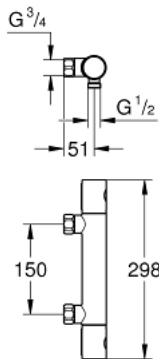

34 268 002 GROHTHERM 1000 COSMOPOLITAN M THERMOSTATIC SHOWER MIXER 1/2"

PRODUCT DESCRIPTION

- Colour: chrome
- wall mounted
- GROHE LongLife finish
- GROHE MetalGrip ergonomically shaped metal handles
- GROHE SafeStop safety button at 38°C
- GROHE SafeStop Plus optional temperature limiter at 43°C included
- GROHE TurboStat - compact cartridge with wax thermoelement
- integrated mixed water shut off
- volume handle with FlowControl Button (button with individually adjustable stop)
- ceramic headpart 1/2", 180°
- built-in non return valves
- shower bottom outlet 1/2"
- dirt strainers
- protected against backflow
- without connection unions
- GROHE EcoJoy - Less water, perfect flow

34 268 002 **GROHTHERM 1000 COSMOPOLITAN M THERMOSTATIC SHOWER MIXER**
1/2"

SPARE PARTS, 2月 2014 – now

- 1: Metal handle 1/2" (Spare part-nr. 47984000)
 - 1.1: Cover cap (Spare part-nr. 6458500M)
 - 2: Fitting ring (Spare part-nr. 47743000)
 - 3: Thermostatic compact cartridge 1/2" (Spare part-nr. 47439000)
 - 4: Ceramic headpart 1/2" (Spare part-nr. 45346000)
 - 4.1: O-ring $\varnothing 18.2 \times \varnothing 1.7$ (Spare part-nr. 0392400M)
 - 5: Non-return valve (Spare part-nr. 47189000)
 - 5.1: Dirt strainer (Spare part-nr. 0726400M)
 - 5.2: Non-return valve (Spare part-nr. 08565000)
 - 5.3: O-ring $\varnothing 17 \times \varnothing 2$ (Spare part-nr. 0305500M)
 - 6: Socket spanner (Spare part-nr. 19332000)*
 - 7: GROHE TurboStat cartridge 1/2" (Spare part-nr. 47175000)*
- * Optional accessories