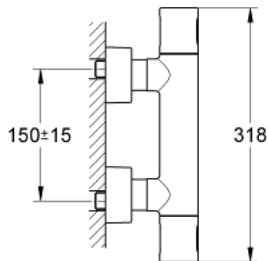

### PRODUCT DESCRIPTION

- Colour: chrome
- wall mounted
- 100% GROHE CoolTouch consisting of safety housing + S-unions with CoolTouch escutcheons
- GROHE LongLife finish
- GROHE SafeStop - safety button at 38°C
- GROHE SafeStop Plus - optional temperature limiter at 43°C included
- GROHE TurboStat - compact cartridge with wax thermoelement
- integrated mixed water shut off
- volume handle with FlowControl Button (button with individually adjustable stop)
- ceramic headpart 1/2", 180°
- shower outlet below 1/2"
- built-in non return valves
- dirt strainers
- Protected against backflow
- covered S-unions, CoolTouch escutcheons with wall sealing
- GROHE EcoJoy - less water, perfect flow

### SPARE PARTS, September 2007 – now

- 1: Handle (Spare part-nr. 47803000)
- 2: Ceramic headpart, 1/2" (Spare part-nr. 45346000)
- 2.1: O-ring  $\varnothing 18.2 \times \varnothing 1.7$  (Spare part-nr. 0392400M)
- 3: Fitting ring (Spare part-nr. 47743000)
- 4: Thermostatic compact cartridge 1/2" (Spare part-nr. 47439000)
- 5: Non-return valve (Spare part-nr. 47189000)
- 5.1: Dirt Strainer (Spare part-nr. 0726400M)
- 5.2: Non-return valve (Spare part-nr. 08565000)
- 5.3: O-ring  $\varnothing 17 \times \varnothing 2$  (Spare part-nr. 0305500M)
- 6: S-union (Spare part-nr. 12693000)
- 7: Extension set 1/2", 30 mm (Spare part-nr. 46238000)\*
- 8: Socket spanner (Spare part-nr. 19332000)\*
- 9: GROHE TurboStat cartridge 1/2" (Spare part-nr. 47175000)\*
- 10: Scale handle (Spare part-nr. 47811000)\*