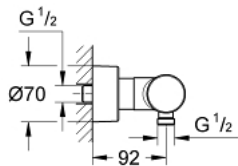

### PRODUCT DESCRIPTION

- Colour: chrome
- wall mounted
- 100% GROHE CoolTouch consisting of safety housing + S-unions with CoolTouch escutcheons
- GROHE LongLife finish
- GROHE SafeStop - safety button at 38°C
- GROHE SafeStop Plus - optional temperature limiter at 43°C included
- GROHE TurboStat - compact cartridge with wax thermoelement
- integrated mixed water shut off
- volume handle with FlowControl Button (button with individually adjustable stop)
- ceramic headpart 1/2", 180°
- shower outlet below 1/2"
- built-in non return valves
- dirt strainers
- Protected against backflow
- covered S-unions, CoolTouch escutcheons with wall sealing
- GROHE EcoJoy - less water, perfect flow

### SPARE PARTS, September 2007 – now

- 1: Handle (Spare part-nr. 47803000)
- 2: Ceramic headpart, 1/2" (Spare part-nr. 45346000)
- 2.1: O-ring  $\varnothing 18.2 \times \varnothing 1.7$  (Spare part-nr. 0392400M)
- 3: Fitting ring (Spare part-nr. 47743000)
- 4: Thermostatic compact cartridge 1/2" (Spare part-nr. 47439000)
- 5: Non-return valve (Spare part-nr. 47189000)
- 5.1: Dirt Strainer (Spare part-nr. 0726400M)
- 5.2: Non-return valve (Spare part-nr. 08565000)
- 5.3: O-ring  $\varnothing 17 \times \varnothing 2$  (Spare part-nr. 0305500M)
- 6: S-union (Spare part-nr. 12693000)
- 7: Extension set 1/2", 30 mm (Spare part-nr. 46238000)\*
- 8: Socket spanner (Spare part-nr. 19332000)\*
- 9: GROHE TurboStat cartridge 1/2" (Spare part-nr. 47175000)\*
- 10: Scale handle (Spare part-nr. 47811000)\*