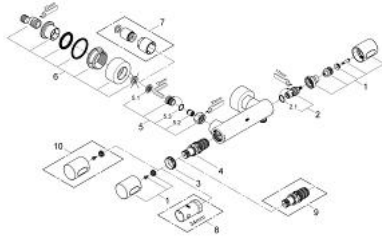

### PRODUCT DESCRIPTION

- Colour: chrome
- wall mounted
- 100% GROHE CoolTouch consisting of safety housing + S-unions with CoolTouch escutcheons
- GROHE LongLife finish
- GROHE SafeStop - safety button at 38°C
- GROHE SafeStop Plus - optional temperature limiter at 43°C included
- GROHE TurboStat - compact cartridge with wax thermoelement
- integrated mixed water shut off
- volume handle with FlowControl Button (button with individually adjustable stop)
- ceramic headpart 1/2", 180°
- shower outlet below 1/2"
- built-in non return valves
- dirt strainers
- Protected against backflow
- covered S-unions, CoolTouch escutcheons with wall sealing
- GROHE EcoJoy - less water, perfect flow

### SPARE PARTS, September 2007 – now

- 1: Handle (Spare part-nr. 47803000)
- 2: Ceramic headpart, 1/2" (Spare part-nr. 45346000)
- 2.1: O-ring  $\varnothing 18.2 \times \varnothing 1.7$  (Spare part-nr. 0392400M)
- 3: Fitting ring (Spare part-nr. 47743000)
- 4: Thermostatic compact cartridge 1/2" (Spare part-nr. 47439000)
- 5: Non-return valve (Spare part-nr. 47189000)
- 5.1: Dirt Strainer (Spare part-nr. 0726400M)
- 5.2: Non-return valve (Spare part-nr. 08565000)
- 5.3: O-ring  $\varnothing 17 \times \varnothing 2$  (Spare part-nr. 0305500M)
- 6: S-union (Spare part-nr. 12693000)
- 7: Extension set 1/2", 30 mm (Spare part-nr. 46238000)\*
- 8: Socket spanner (Spare part-nr. 19332000)\*
- 9: GROHE TurboStat cartridge 1/2" (Spare part-nr. 47175000)\*
- 10: Scale handle (Spare part-nr. 47811000)\*