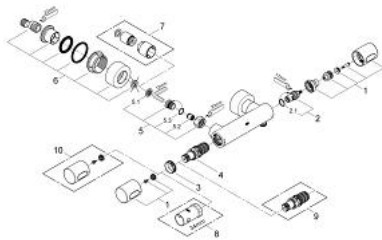

34 274 000 GROHTHERM 3000 COSMOPOLITAN THERMOSTATIC SHOWER MIXER 1/2"

PRODUCT DESCRIPTION

- Colour: chrome
- wall mounted
- 100% GROHE CoolTouch consisting of safety housing + S-unions with CoolTouch escutcheons
- GROHE LongLife finish
- GROHE SafeStop safety button at 38°C
- GROHE SafeStop Plus optional temperature limiter at 43°C included
- GROHE TurboStat - compact cartridge with wax thermoelement
- integrated mixed water shut off
- volume handle with FlowControl Button (button with individually adjustable stop)
- Carbodur ceramic headpart 1/2", 180°
- shower bottom outlet 1/2"
- built-in non return valves
- dirt strainers
- protected against backflow
- covered S-unions, CoolTouch escutcheons with wall sealing
- GROHE EcoJoy - Less water, perfect flow

34 274 000 GROHTHERM 3000 COSMOPOLITAN THERMOSTATIC SHOWER MIXER 1/2"

SPARE PARTS, 9月 2007 – now

- 1: Handle (Spare part-nr. 47803000)
- 2: Ceramic headpart 1/2" (Spare part-nr. 45346000)
- 2.1: O-ring $\varnothing 18.2 \times \varnothing 1.7$ (Spare part-nr. 0392400M)
- 3: Fitting ring (Spare part-nr. 47743000)
- 4: Thermostatic compact cartridge 1/2" (Spare part-nr. 47439000)
- 5: Non-return valve (Spare part-nr. 47189000)
- 5.1: Dirt strainer (Spare part-nr. 0726400M)
- 5.2: Non-return valve (Spare part-nr. 08565000)
- 5.3: O-ring $\varnothing 17 \times \varnothing 2$ (Spare part-nr. 0305500M)
- 6: S-union (Spare part-nr. 12693000)
- 7: Extension set, 30 mm (Spare part-nr. 46238000)*
- 8: Socket spanner (Spare part-nr. 19332000)*
- 9: GROHE TurboStat cartridge 1/2" (Spare part-nr. 47175000)*
- 10: Temperature scale handle (Spare part-nr. 47811000)*