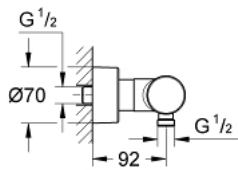

34 274 000 GROHTHERM 3000 COSMOPOLITAN THERMOSTATIC SHOWER MIXER 1/2"

PRODUCT DESCRIPTION

- Colour: chrome
- wall mounted
- 100% GROHE CoolTouch consisting of safety housing + S-unions with CoolTouch escutcheons
- GROHE LongLife finish
- GROHE SafeStop safety button at 38°C
- GROHE SafeStop Plus optional temperature limiter at 43°C included
- GROHE TurboStat - compact cartridge with wax thermoelement
- integrated mixed water shut off
- volume handle with FlowControl Button (button with individually adjustable stop)
- Carbodur ceramic headpart 1/2", 180°
- shower bottom outlet 1/2"
- built-in non return valves
- dirt strainers
- protected against backflow
- covered S-unions, CoolTouch escutcheons with wall sealing
- GROHE EcoJoy - Less water, perfect flow

34 274 000 GROHTHERM 3000 COSMOPOLITAN THERMOSTATIC SHOWER MIXER 1/2"

SPARE PARTS, 9月 2007 – now

- 1: Handle (Spare part-nr. 47803000)
- 2: Ceramic headpart 1/2" (Spare part-nr. 45346000)
- 2.1: O-ring $\varnothing 18.2 \times \varnothing 1.7$ (Spare part-nr. 0392400M)
- 3: Fitting ring (Spare part-nr. 47743000)
- 4: Thermostatic compact cartridge 1/2" (Spare part-nr. 47439000)
- 5: Non-return valve (Spare part-nr. 47189000)
- 5.1: Dirt strainer (Spare part-nr. 0726400M)
- 5.2: Non-return valve (Spare part-nr. 08565000)
- 5.3: O-ring $\varnothing 17 \times \varnothing 2$ (Spare part-nr. 0305500M)
- 6: S-union (Spare part-nr. 12693000)
- 7: Extension set, 30 mm (Spare part-nr. 46238000)*
- 8: Socket spanner (Spare part-nr. 19332000)*
- 9: GROHE TurboStat cartridge 1/2" (Spare part-nr. 47175000)*
- 10: Temperature scale handle (Spare part-nr. 47811000)*