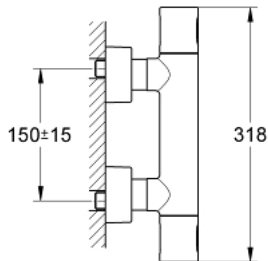

34 274 000 GROHTHERM 3000 COSMOPOLITAN THERMOSTATIC SHOWER MIXER 1/2"

PRODUCT DESCRIPTION

- Colour: chrome
- wall mounted
- 100% GROHE CoolTouch consisting of safety housing + S-unions with CoolTouch escutcheons
- GROHE LongLife finish
- GROHE SafeStop safety button at 38°C
- GROHE SafeStop Plus optional temperature limiter at 43°C included
- GROHE TurboStat - compact cartridge with wax thermoelement
- integrated mixed water shut off
- volume handle with FlowControl Button (button with individually adjustable stop)
- Carbodur ceramic headpart 1/2", 180°
- shower bottom outlet 1/2"
- built-in non return valves
- dirt strainers
- protected against backflow
- covered S-unions, CoolTouch escutcheons with wall sealing
- GROHE EcoJoy - Less water, perfect flow

34 274 000 GROHTHERM 3000 COSMOPOLITAN THERMOSTATIC SHOWER MIXER 1/2"

SPARE PARTS, 9月 2007 – now

- 1: Handle (Spare part-nr. 47803000)
- 2: Ceramic headpart 1/2" (Spare part-nr. 45346000)
- 2.1: O-ring $\varnothing 18.2 \times \varnothing 1.7$ (Spare part-nr. 0392400M)
- 3: Fitting ring (Spare part-nr. 47743000)
- 4: Thermostatic compact cartridge 1/2" (Spare part-nr. 47439000)
- 5: Non-return valve (Spare part-nr. 47189000)
- 5.1: Dirt strainer (Spare part-nr. 0726400M)
- 5.2: Non-return valve (Spare part-nr. 08565000)
- 5.3: O-ring $\varnothing 17 \times \varnothing 2$ (Spare part-nr. 0305500M)
- 6: S-union (Spare part-nr. 12693000)
- 7: Extension set, 30 mm (Spare part-nr. 46238000)*
- 8: Socket spanner (Spare part-nr. 19332000)*
- 9: GROHE TurboStat cartridge 1/2" (Spare part-nr. 47175000)*
- 10: Temperature scale handle (Spare part-nr. 47811000)*