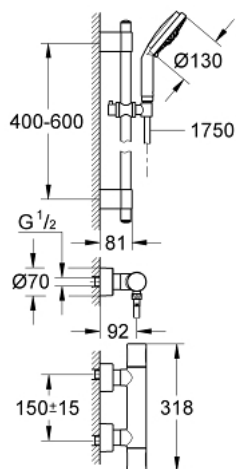

34 275 000 GROHTHERM 3000 COSMOPOLITAN THERMOSTAT SHOWER MIXER

PRODUCT DESCRIPTION

- Colour: chrome
- with shower set:
- consists of:
 - Grotherm 3000 Cosmopolitan thermostat shower mixer 34 274 000
 - Rainshower Cosmopolitan shower set 28 757 000

34 275 000 GROHTHERM 3000 COSMOPOLITAN THERMOSTAT SHOWER MIXER

SPARE PARTS, October 2009 – now

- 1: Handle (Spare part-nr. 47803000)
- 2: Ceramic headpart, 1/2" (Spare part-nr. 45346000)
- 2.1: O-ring $\varnothing 18.2 \times \varnothing 1.7$ (Spare part-nr. 0392400M)
- 3: Fitting ring (Spare part-nr. 47743000)
- 4: Thermostatic compact cartridge 1/2" (Spare part-nr. 47439000)
- 5: Non-return valve (Spare part-nr. 47189000)
- 5.1: Dirt Strainer (Spare part-nr. 0726400M)
- 5.2: Non-return valve (Spare part-nr. 08565000)
- 5.3: O-ring $\varnothing 17 \times \varnothing 2$ (Spare part-nr. 0305500M)
- 6: S-union (Spare part-nr. 12693000)
- 7: Cap (Spare part-nr. 45922000)
- 8: Dirt strainer (Spare part-nr. 0700200M)
- 9: Outlet shower holder (Spare part-nr. 0666700M)
- 10: Sliding piece (Spare part-nr. 06765000)
- 11: Fixing set (Spare part-nr. 45403000)
- 12: Extension set 1/2", 30 mm (Spare part-nr. 46238000)*
- 13: Socket spanner (Spare part-nr. 19332000)*
- 14: GROHE TurboStat cartridge 1/2" (Spare part-nr. 47175000)*
- 15: Compensation disc (Spare part-nr. 45914XE0)*
- 16: Scale handle (Spare part-nr. 47811000)*