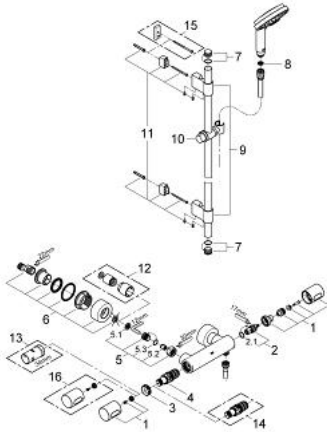

### SPARE PARTS, October 2009 – now

- 1: Handle (Spare part-nr. 47803000)
- 2: Ceramic headpart, 1/2" (Spare part-nr. 45346000)
- 2.1: O-ring  $\varnothing 18.2 \times \varnothing 1.7$  (Spare part-nr. 0392400M)
- 3: Fitting ring (Spare part-nr. 47743000)
- 4: Thermostatic compact cartridge 1/2" (Spare part-nr. 47439000)
- 5: Non-return valve (Spare part-nr. 47189000)
- 5.1: Dirt Strainer (Spare part-nr. 0726400M)
- 5.2: Non-return valve (Spare part-nr. 08565000)
- 5.3: O-ring  $\varnothing 17 \times \varnothing 2$  (Spare part-nr. 0305500M)
- 6: S-union (Spare part-nr. 12693000)
- 7: Cap (Spare part-nr. 45922000)
- 8: Dirt strainer (Spare part-nr. 0700200M)
- 9: Outlet shower holder (Spare part-nr. 0666700M)
- 10: Sliding piece (Spare part-nr. 06765000)
- 11: Fixing set (Spare part-nr. 45403000)
- 12: Extension set 1/2", 30 mm (Spare part-nr. 46238000)\*
- 13: Socket spanner (Spare part-nr. 19332000)\*
- 14: GROHE TurboStat cartridge 1/2" (Spare part-nr. 47175000)\*
- 15: Compensation disc (Spare part-nr. 45914XE0)\*
- 16: Scale handle (Spare part-nr. 47811000)\*