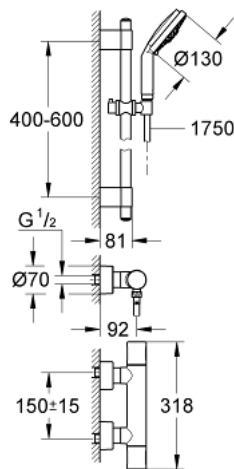

34 275 000 GROHTHERM 3000 COSMOPOLITAN THERMOSTAT SHOWER MIXER

PRODUCT DESCRIPTION

- Colour: chrome
- with shower set:
- consists of:
  - Grothem 3000 Cosmopolitan thermostat shower mixer 34 274 000
  - Rainshower Cosmopolitan shower set 28 757 000