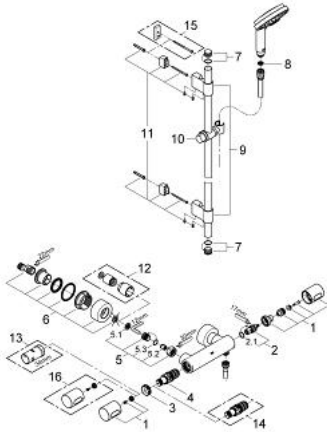

34 275 000 GROHTHERM 3000 COSMOPOLITAN THERMOSTAT SHOWER MIXER

SPARE PARTS, October 2009 – now

- 1: Handle (Spare part-nr. 47803000)
- 2: Ceramic headpart, 1/2" (Spare part-nr. 45346000)
- 2.1: O-ring $\varnothing 18.2 \times \varnothing 1.7$ (Spare part-nr. 0392400M)
- 3: Fitting ring (Spare part-nr. 47743000)
- 4: Thermostatic compact cartridge 1/2" (Spare part-nr. 47439000)
- 5: Non-return valve (Spare part-nr. 47189000)
- 5.1: Dirt Strainer (Spare part-nr. 0726400M)
- 5.2: Non-return valve (Spare part-nr. 08565000)
- 5.3: O-ring $\varnothing 17 \times \varnothing 2$ (Spare part-nr. 0305500M)
- 6: S-union (Spare part-nr. 12693000)
- 7: Cap (Spare part-nr. 45922000)
- 8: Dirt strainer (Spare part-nr. 0700200M)
- 9: Outlet shower holder (Spare part-nr. 0666700M)
- 10: Sliding piece (Spare part-nr. 06765000)
- 11: Fixing set (Spare part-nr. 45403000)
- 12: Extension set 1/2", 30 mm (Spare part-nr. 46238000)*
- 13: Socket spanner (Spare part-nr. 19332000)*
- 14: GROHE TurboStat cartridge 1/2" (Spare part-nr. 47175000)*
- 15: Compensation disc (Spare part-nr. 45914XE0)*
- 16: Scale handle (Spare part-nr. 47811000)*

* Optional accessories